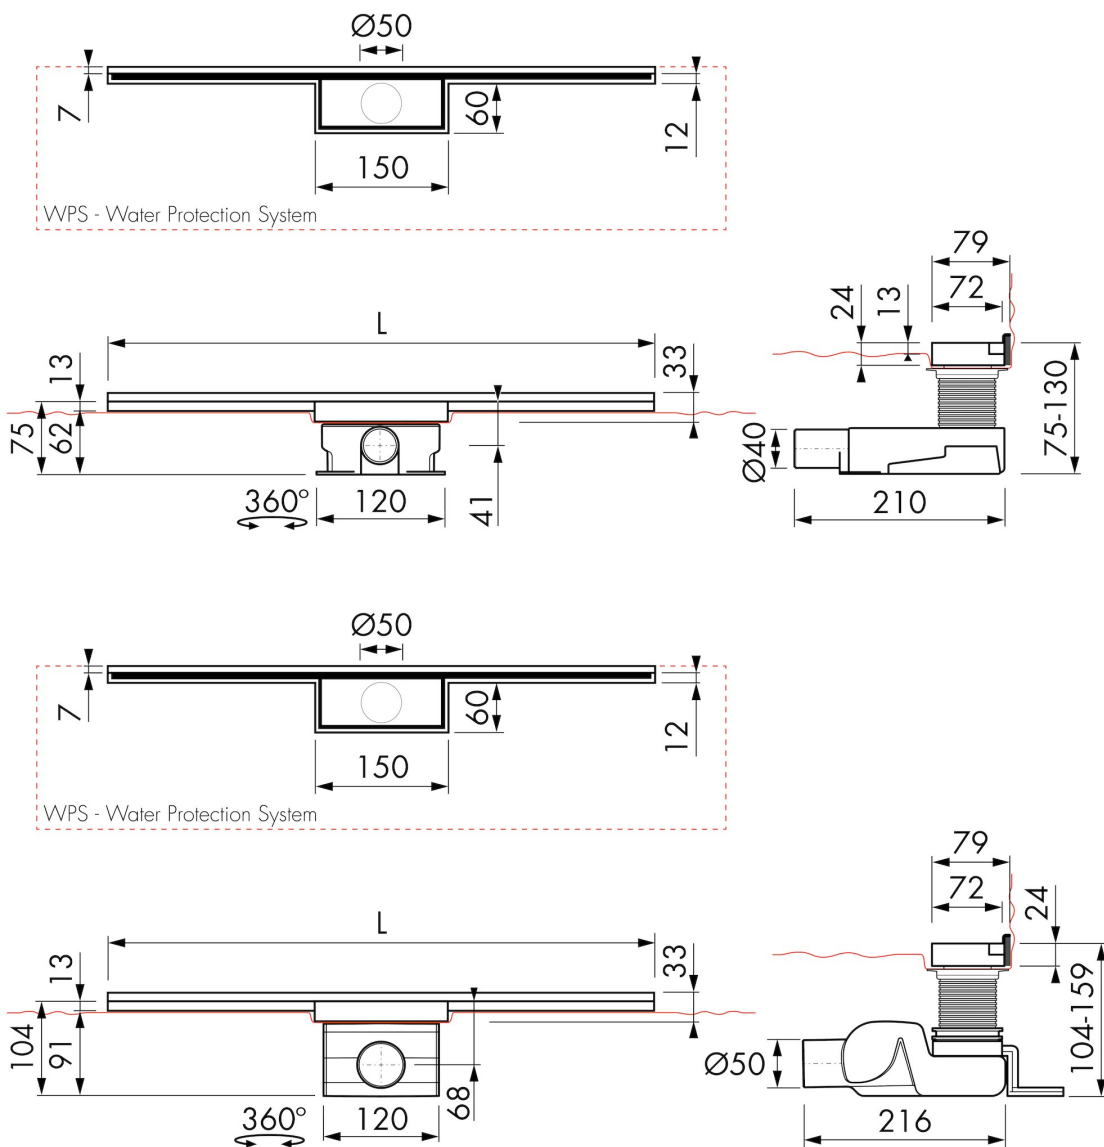

ARTICLE CODE

700 mm	ED-WS-WT-70-ES		
800 mm	ED-WS-WT-80-ES		
900 mm	ED-WS-WT-90-ES		

TECHNICAL DRAWINGS

Manufacturer

Easy Sanitary Solutions
Nijverheidsstraat 60 | 7575 BK Oldenzaal | The Netherlands
T. +31 (0)541 200 800 | F. +31 (0)541 200 899
info@esspost.com | www.easydrain.com

Contact

Easy Sanitary Solutions
Nijverheidsstraat 60 | 7575 BK Oldenzaal | The Netherlands
T. +31 (0)541 200 800 | F. +31 (0)541 200 899
sales@esspost.com | www.easydrain.com