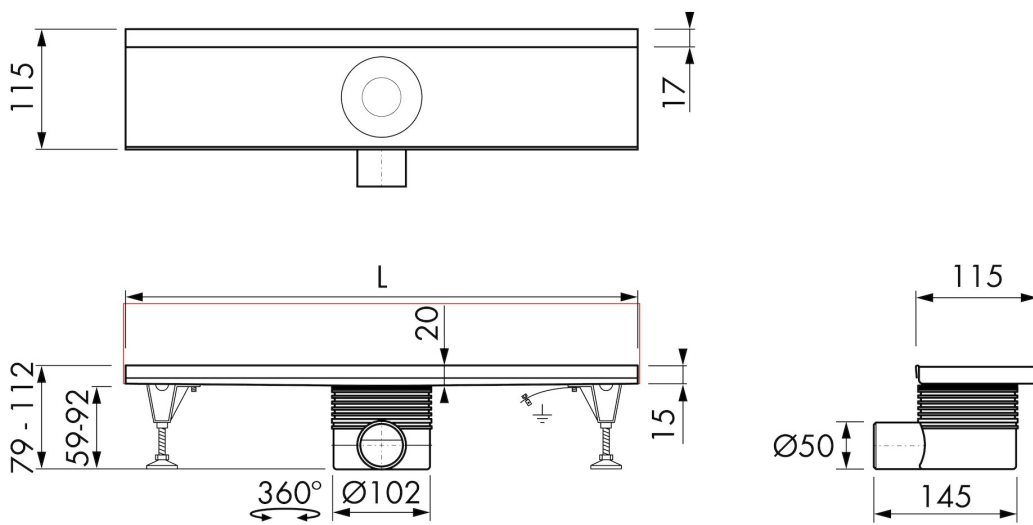

DESIGN

Grate finish	Brushed stainless steel
Grate pattern	Outside
Grate width (mm)	98
Grate tile insert (mm)	N.A.
Adjustable grate	Yes
Frame type	N.A.
TAF Frame material	N.A.
Design frame finish	N.A.
Frame width (mm)	N.A.
Wheelchair accessible	Yes
Extension set available	No

ARTICLE CODE

800 mm	EDO800 / EDMWI800		
900 mm	EDO900 / EDMWI900		
1000 mm	EDO1000 / EDMWI1000		
1100 mm	EDO1100 / EDMWI1100		
1200 mm	EDO1200 / EDMWI1200		

TECHNICAL DRAWINGS

Manufacturer

Easy Sanitary Solutions
 Nijverheidsstraat 60 | 7575 BK Oldenzaal | The Netherlands
 T. +31 (0)541 200 800 | F. +31 (0)541 200 899
 info@esspost.com | www.easydrain.com