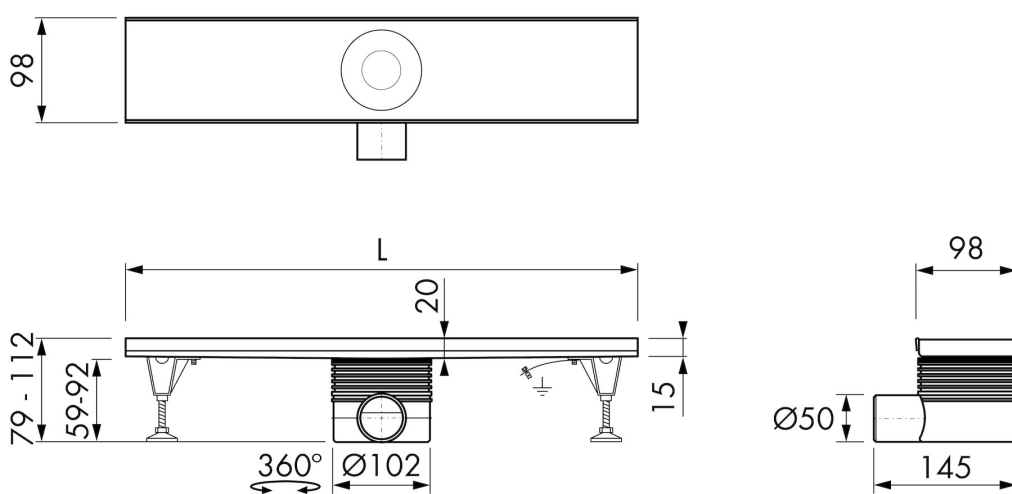

ARTICLE CODE

500 mm	EDF500 / EDM1500		
600 mm	EDF600 / EDM1600		
700 mm	EDF700 / EDM1700		
800 mm	EDF800 / EDM1800		
900 mm	EDF900 / EDM1900		
1000 mm	EDF1000 / EDM11000		
1100 mm	EDF1100 / EDM11100		
1200 mm	EDF1200 / EDM11200		

TECHNICAL DRAWINGS

Manufacturer

Easy Sanitary Solutions
Nijverheidsstraat 60 | 7575 BK Oldenzaal | The Netherlands
T. +31 (0)541 200 800 | F. +31 (0)541 200 899
info@esspost.com | www.easydrain.com

Contact

Easy Sanitary Solutions
Nijverheidsstraat 60 | 7575 BK Oldenzaal | The Netherlands
T. +31 (0)541 200 800 | F. +31 (0)541 200 899
sales@esspost.com | www.easydrain.com