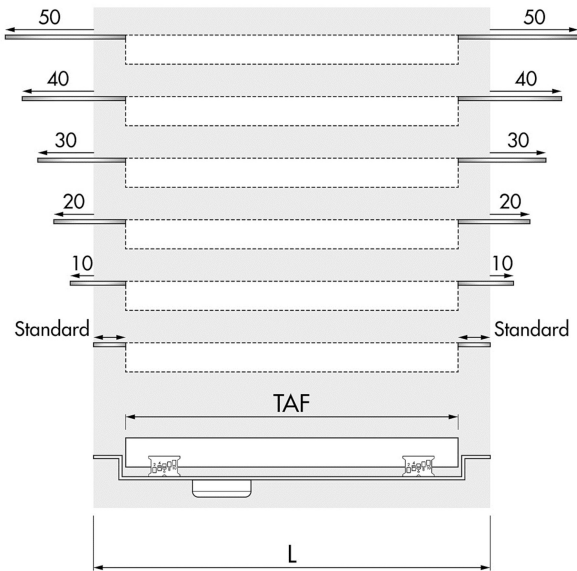

GENERAL

Serie	Accessories
Name	Accessory | Modulo | TAF Extension set

ARTICLE CODE

Article code	MTAF-VER

TECHNICAL DRAWINGS

Manufacturer

Easy Sanitary Solutions
Nijverheidsstraat 60 | 7575 BK Oldenzaal | The Netherlands
T. +31 (0)541 200 800 | F. +31 (0)541 200 899
info@esspost.com | www.easydrain.com

Contact

Easy Sanitary Solutions
Nijverheidsstraat 60 | 7575 BK Oldenzaal | The Netherlands
T. +31 (0)541 200 800 | F. +31 (0)541 200 899
sales@esspost.com | www.easydrain.com