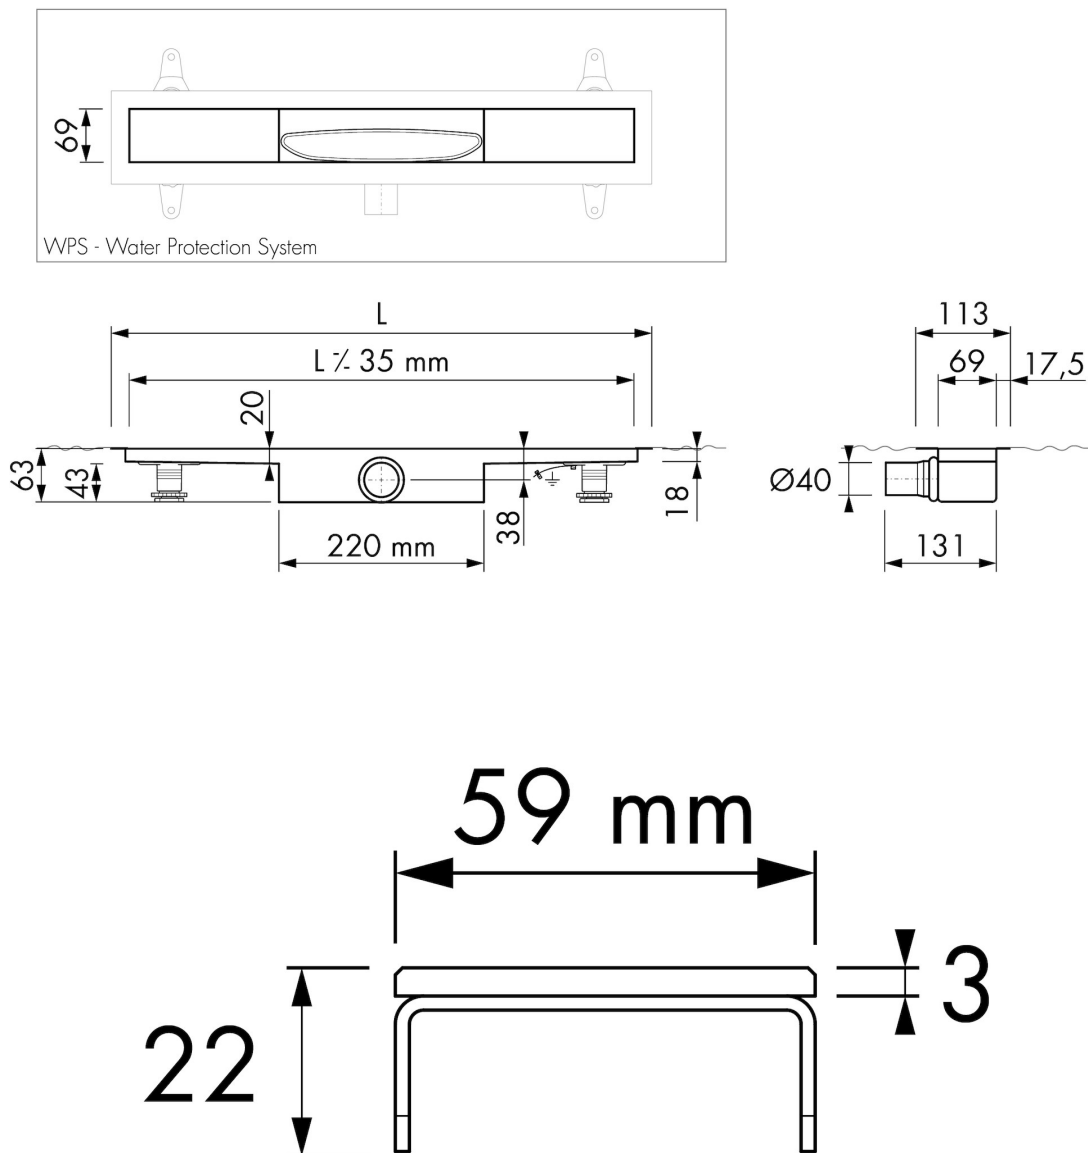

ARTICLE CODE

500 mm	MBGG 500 / EDM1 500-30		
600 mm	MBGG 600 / EDM1 600-30		
700 mm	MBGG 700 / EDM1 700-30		
800 mm	MBGG 800 / EDM1 800-30		
900 mm	MBGG 900 / EDM1 900-30		
1000 mm	MBGG 1000 / EDM1 1000-30		
1100 mm	MBGG 1100 / EDM1 1100-30		
1200 mm	MBGG 1200 / EDM1 1200-30		

TECHNICAL DRAWINGS

Manufacturer

Easy Sanitary Solutions
Nijverheidsstraat 60 | 7575 BK Oldenzaal | The Netherlands
T. +31 (0)541 200 800 | F. +31 (0)541 200 899
info@esspost.com | www.easydrain.com

Contact

Easy Sanitary Solutions
Nijverheidsstraat 60 | 7575 BK Oldenzaal | The Netherlands
T. +31 (0)541 200 800 | F. +31 (0)541 200 899
sales@esspost.com | www.easydrain.com