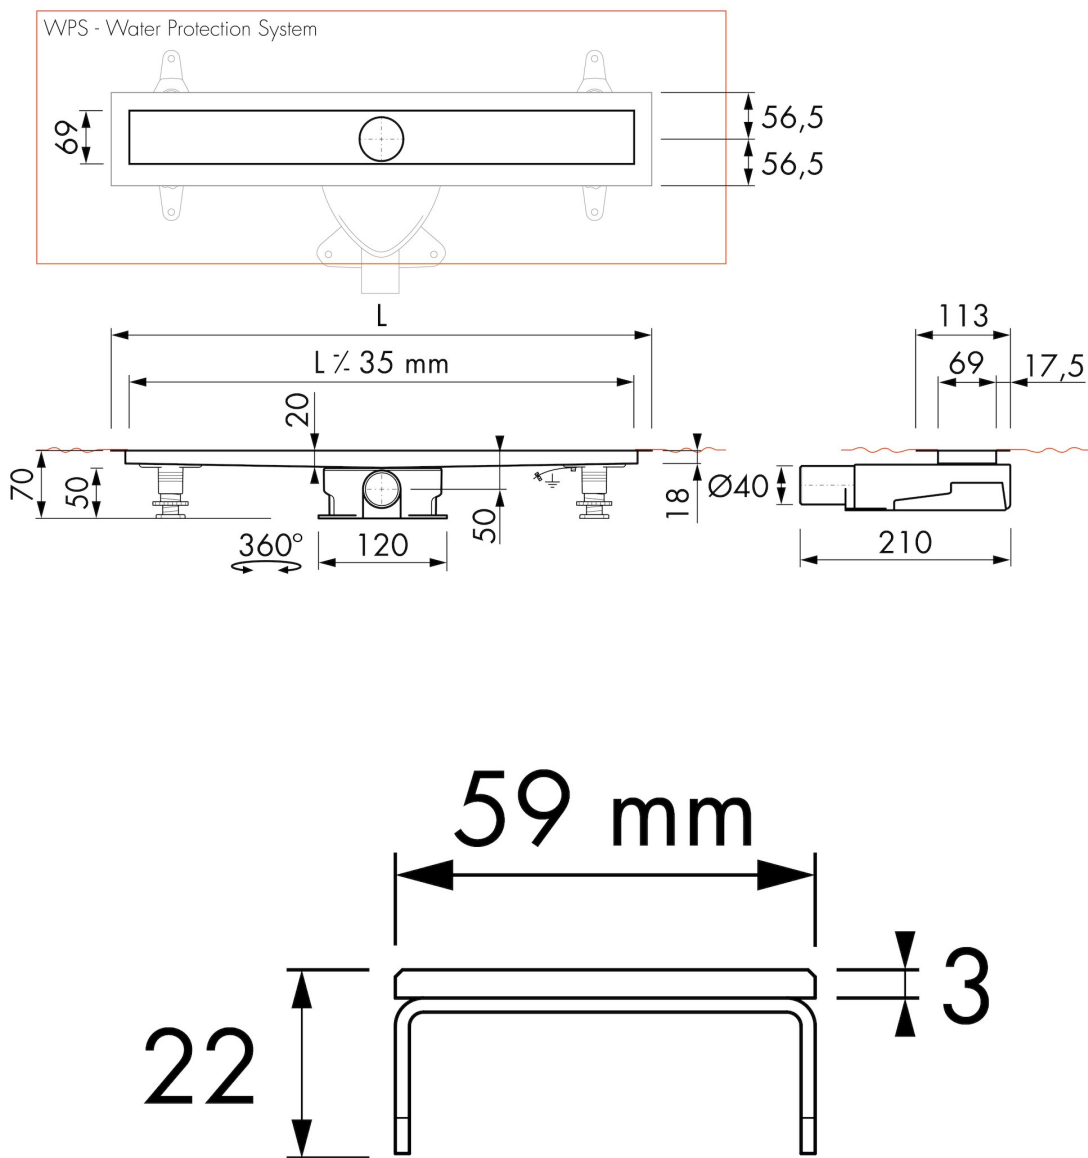

ARTICLE CODE

500 mm	MBGW 500 / EDM2 500-35		
600 mm	MBGW 600 / EDM2 600-35		
700 mm	MBGW 700 / EDM2 700-35		
800 mm	MBGW 800 / EDM2 800-35		
900 mm	MBGW 900 / EDM2 900-35		
1000 mm	MBGW 1000 / EDM2 1000-35		
1100 mm	MBGW 1100 / EDM2 1100-35		
1200 mm	MBGW 1200 / EDM2 1200-35		

TECHNICAL DRAWINGS

Manufacturer

Easy Sanitary Solutions
Nijverheidsstraat 60 | 7575 BK Oldenzaal | The Netherlands
T. +31 (0)541 200 800 | F. +31 (0)541 200 899
info@esspost.com | www.easydrain.com

Contact

Easy Sanitary Solutions
Nijverheidsstraat 60 | 7575 BK Oldenzaal | The Netherlands
T. +31 (0)541 200 800 | F. +31 (0)541 200 899
sales@esspost.com | www.easydrain.com