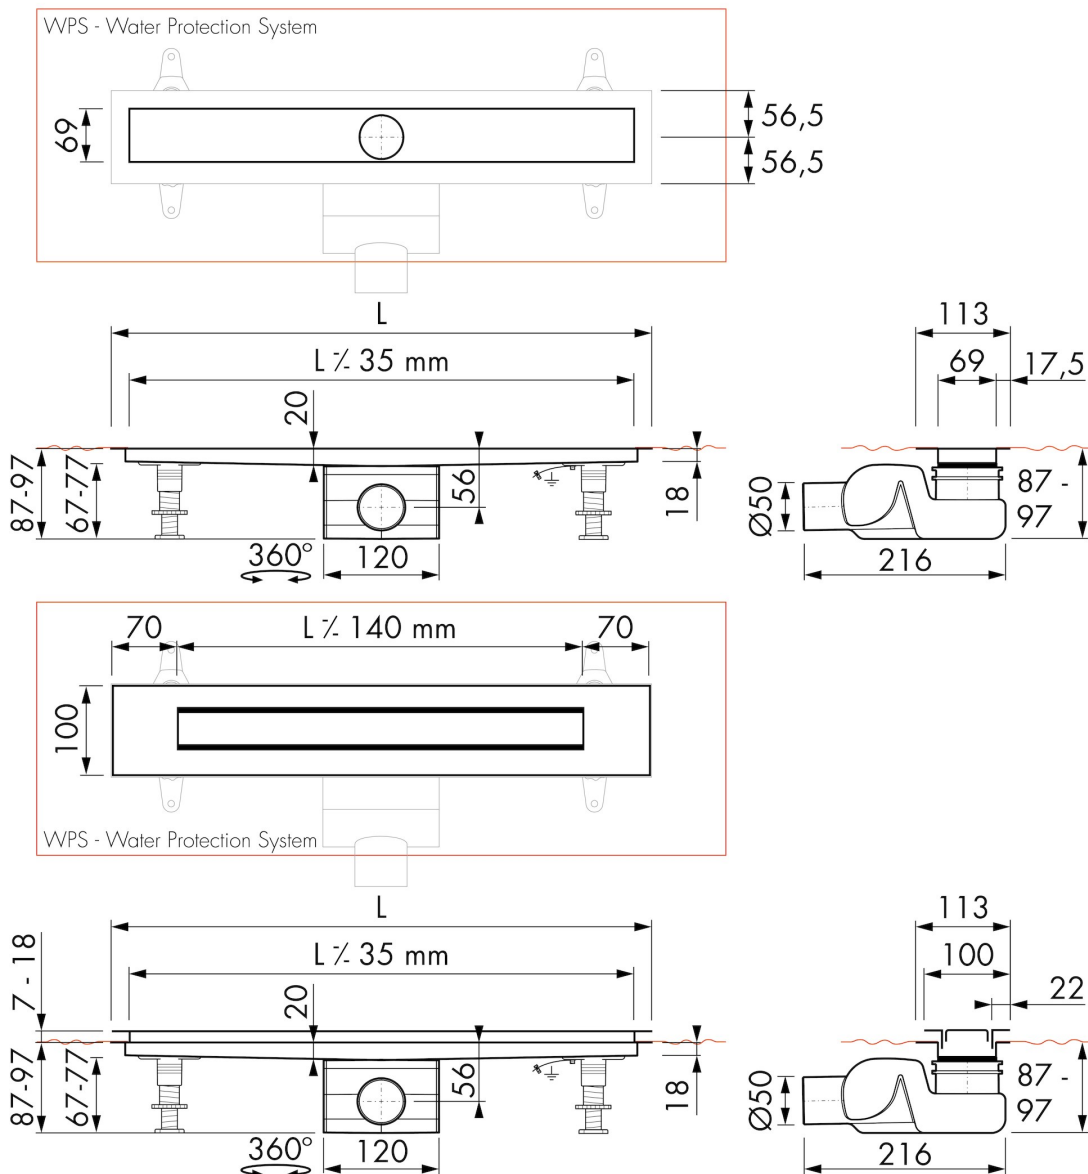

FEATURES

- Available lengths - 600 - 1200 mm
- Water Protection System - 10-year warranty
- Siphon - Easy to clean
- Certified - EN 1253
- Tile Adjustable Frame - Height adjustable 7 - 18 mm
- Supplied as - Complete set

DRAINAGE

Max. drainage capacity entrance (l/min)	33
Max. drainage capacity wall (l/min)	41
Max. drainage capacity (l/min)	41

BUILT-IN SET

Pre-assembled sealing membrane	Included
Siphon features	Cleanable, Pivotal & adjustable, Height adjustable
Water seal height (mm)	50
Outlet	Horizontal (Vertical outlet optional)
Material siphon	Polypropylene (PP)

DESIGN

Grate finish	Green glass
Grate pattern	Zero / Closed
Grate width (mm)	46
Grate tile insert (mm)	N.A.
Adjustable grate	No
Frame type	TAF (Tile Adjustable Frame)
TAF Frame material	Stainless steel (304)
Design frame finish	Chrome-plated stainless steel
Frame width (mm)	100
Wheelchair accessible	No
Extension set available	No

ARTICLE CODE

800 mm	MTAFDZ4PGG 800 / EDM2 800-50		
900 mm	MTAFDZ4PGG 900 / EDM2 900-50		
1000 mm	MTAFDZ4PGG 1000 / EDM2 1000-50		
1200 mm	MTAFDZ4PGG 1200 / EDM2 1200-50		

TECHNICAL DRAWINGS

Manufacturer

Easy Sanitary Solutions
 Nijverheidsstraat 60 | 7575 BK Oldenzaal | The Netherlands
 T. +31 (0)541 200 800 | F. +31 (0)541 200 899
 info@esspost.com | www.easydrain.com