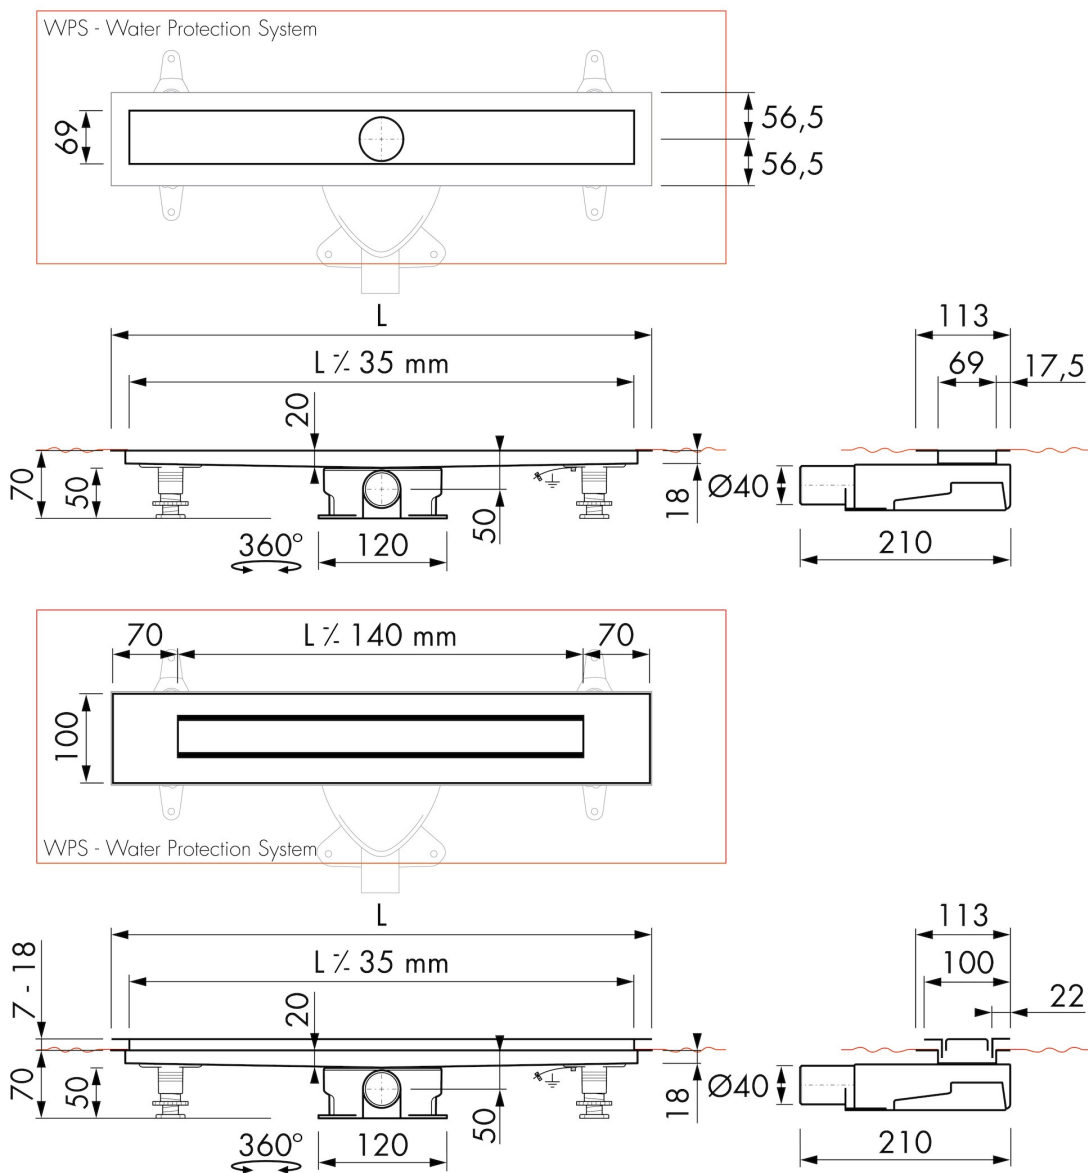

## DESIGN

Grate finish	Green glass
Grate pattern	Zero / Closed
Grate width (mm)	46
Grate tile insert (mm)	N.A.
Adjustable grate	No
Frame type	TAF (Tile Adjustable Frame)
TAF Frame material	Stainless steel (304)
Design frame finish	Chrome-plated stainless steel
Frame width (mm)	100
Wheelchair accessible	No
Extension set available	No

## TECHNICAL DRAWINGS