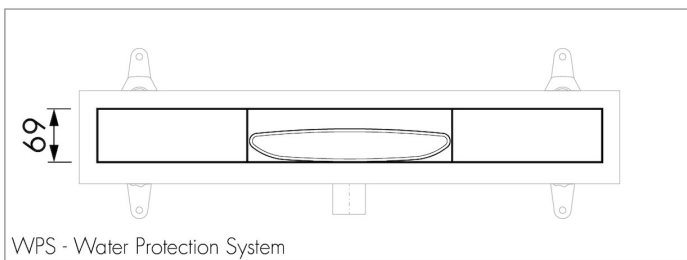

FEATURES

- Available lengths - 600 - 1200 mm
- Water Protection System - 10-year warranty
- Siphon - Easy to clean
- Drainage capacity - according to EN 1253
- Tile Adjustable Frame - Height adjustable 7 - 18 mm
- Supplied as - Complete set

ARTICLE CODE

800 mm	MTAFDZ4PGG 800 / EDM1 800-50		
900 mm	MTAFDZ4PGG 900 / EDM1 900-50		
1000 mm	MTAFDZ4PGG 1000 / EDM1 1000-50		
1200 mm	MTAFDZ4PGG 1200 / EDM1 1200-50		

TECHNICAL DRAWINGS

Manufacturer

Easy Sanitary Solutions
 Nijverheidsstraat 60 | 7575 BK Oldenzaal | The Netherlands
 T. +31 (0)541 200 800 | F. +31 (0)541 200 899
 info@esspost.com | www.easydrain.com