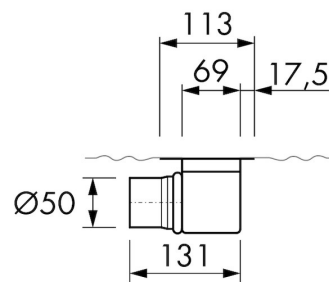

DESIGN

Grate finish	Green glass
Grate pattern	Zero / Closed
Grate width (mm)	46
Grate tile insert (mm)	N.A.
Adjustable grate	No
Frame type	TAF (Tile Adjustable Frame)
TAF Frame material	Stainless steel (304)
Design frame finish	Chrome-plated stainless steel
Frame width (mm)	100
Wheelchair accessible	No
Extension set available	No

ARTICLE CODE

800 mm	MTAFDZ4PGG 800 / EDM1 800-50		
900 mm	MTAFDZ4PGG 900 / EDM1 900-50		
1000 mm	MTAFDZ4PGG 1000 / EDM1 1000-50		
1200 mm	MTAFDZ4PGG 1200 / EDM1 1200-50		

TECHNICAL DRAWINGS

Manufacturer

Easy Sanitary Solutions
 Nijverheidsstraat 60 | 7575 BK Oldenzaal | The Netherlands
 T. +31 (0)541 200 800 | F. +31 (0)541 200 899
 info@esspost.com | www.easydrain.com