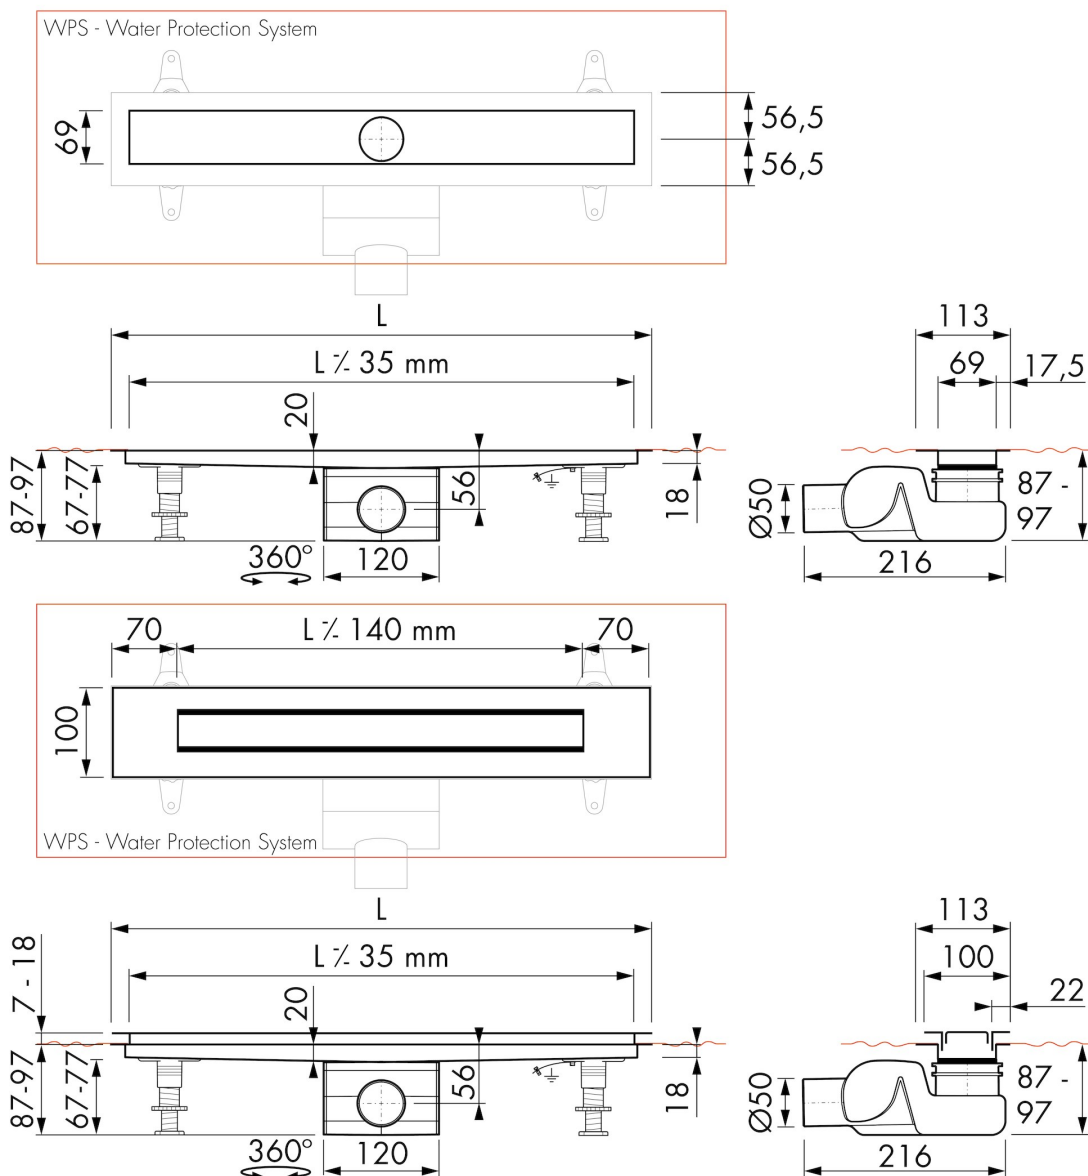

FEATURES

- Available lengths - 600 - 1200 mm
- Water Protection System - 10-year warranty
- Siphon - Easy to clean
- Drainage capacity - according to EN 1253
- Tile Adjustable Frame - Height adjustable 7 - 18 mm
- Supplied as - Complete set

DRAINAGE

Max. drainage capacity entrance (l/min)	33
Max. drainage capacity wall (l/min)	41
Max. drainage capacity (l/min)	41

BUILT-IN SET

Pre-assembled sealing membrane	Included
Siphon features	Cleanable, Pivotal & adjustable, Height adjustable
Water seal height (mm)	50
Outlet	Horizontal (Vertical outlet optional)
Material siphon	Polypropylene (PP)

DESIGN

Grate finish	Green glass
Grate pattern	Zero / Closed
Grate width (mm)	46
Grate tile insert (mm)	N.A.
Adjustable grate	No
Frame type	TAF (Tile Adjustable Frame)
TAF Frame material	Stainless steel (304)
Design frame finish	Brushed stainless steel
Frame width (mm)	100
Wheelchair accessible	No
Extension set available	No

ARTICLE CODE

800 mm	MTAFDZ4MGG 800 / EDM2 800-50		
900 mm	MTAFDZ4MGG 900 / EDM2 900-50		
1000 mm	MTAFDZ4MGG 1000 / EDM2 1000-50		
1200 mm	MTAFDZ4MGG 1200 / EDM2 1200-50		

TECHNICAL DRAWINGS

Manufacturer

Easy Sanitary Solutions
 Nijverheidsstraat 60 | 7575 BK Oldenzaal | The Netherlands
 T. +31 (0)541 200 800 | F. +31 (0)541 200 899
 info@esspost.com | www.easydrain.com