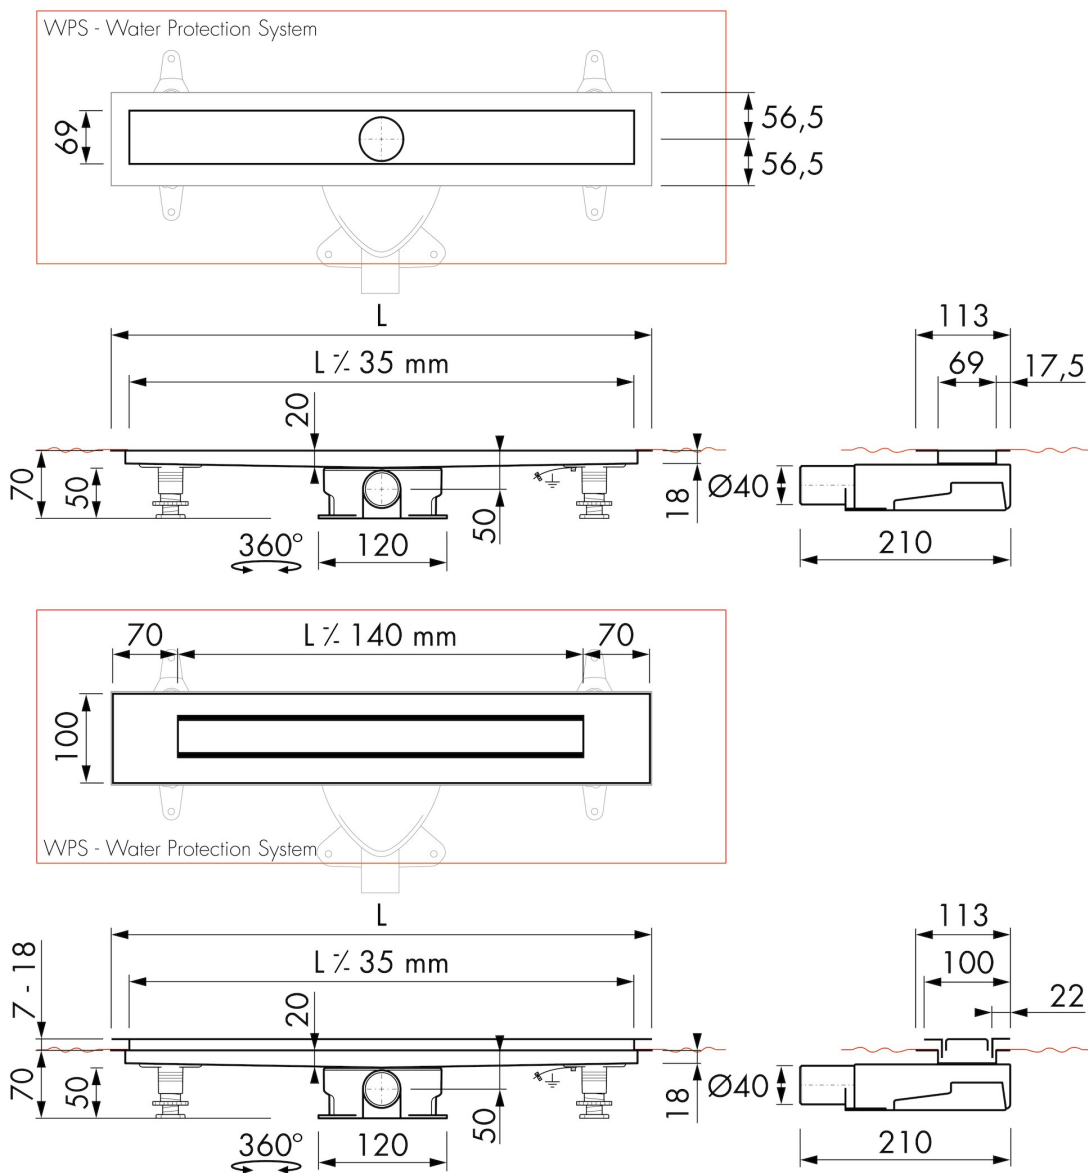

GENERAL

Serie	Modulo Design Z-4
Name	Modulo Design Z-4
Model	Rectangular shower drain
Length (mm)	800, 900, 1000, 1200
Product type	Complete
Application	New construction, Renovation
Certification	DIN 18534

DRAINAGE

Max. drainage capacity entrance (l/min)	28
Max. drainage capacity wall (l/min)	33
Max. drainage capacity (l/min)	33

BUILT-IN SET

Pre-assembled sealing membrane	Included
Siphon features	Cleanable, Pivotal & adjustable, Height adjustable
Water seal height (mm)	28
Outlet	Horizontal (Vertical outlet optional)
Material siphon	ABS

DESIGN

Grate finish	Green glass
Grate pattern	Zero / Closed
Grate width (mm)	46
Grate tile insert (mm)	N.A.
Adjustable grate	No
Frame type	TAF (Tile Adjustable Frame)
TAF Frame material	Stainless steel (304)
Design frame finish	Brushed stainless steel
Frame width (mm)	100
Wheelchair accessible	No
Extension set available	No

ARTICLE CODE

800 mm	MTAFDZ4MGG 800 / EDM2 800-35		
900 mm	MTAFDZ4MGG 900 / EDM2 900-35		
1000 mm	MTAFDZ4MGG 1000 / EDM2 1000-35		
1200 mm	MTAFDZ4MGG 1200 / EDM2 1200-35		

TECHNICAL DRAWINGS

Manufacturer

Easy Sanitary Solutions
 Nijverheidsstraat 60 | 7575 BK Oldenzaal | The Netherlands
 T. +31 (0)541 200 800 | F. +31 (0)541 200 899
 info@esspost.com | www.easydrain.com