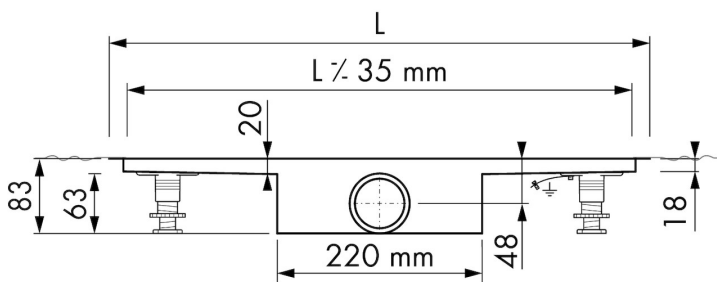

ARTICLE CODE

800 mm	MTAFDZ4MGG 800 / EDM1 800-50		
900 mm	MTAFDZ4MGG 900 / EDM1 900-50		
1000 mm	MTAFDZ4MGG 1000 / EDM1 1000-50		
1200 mm	MTAFDZ4MGG 1200 / EDM1 1200-50		

TECHNICAL DRAWINGS

Manufacturer

Easy Sanitary Solutions
Nijverheidsstraat 60 | 7575 BK Oldenzaal | The Netherlands
T. +31 (0)541 200 800 | F. +31 (0)541 200 899
info@esspost.com | www.easydrain.com

Contact

Easy Sanitary Solutions
Nijverheidsstraat 60 | 7575 BK Oldenzaal | The Netherlands
T. +31 (0)541 200 800 | F. +31 (0)541 200 899
sales@esspost.com | www.easydrain.com