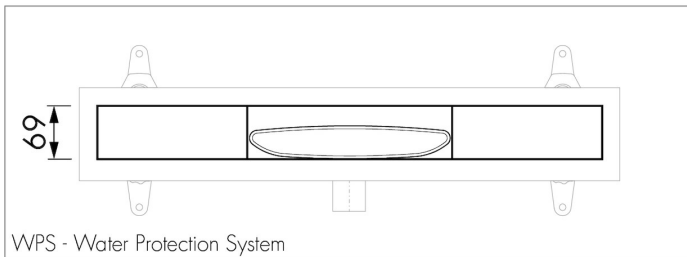

ARTICLE CODE

800 mm	MTAFDZ4MGG 800 / EDM1 800-50		
900 mm	MTAFDZ4MGG 900 / EDM1 900-50		
1000 mm	MTAFDZ4MGG 1000 / EDM1 1000-50		
1200 mm	MTAFDZ4MGG 1200 / EDM1 1200-50		

TECHNICAL DRAWINGS

Manufacturer

Easy Sanitary Solutions
Nijverheidsstraat 60 | 7575 BK Oldenzaal | The Netherlands
T. +31 (0)541 200 800 | F. +31 (0)541 200 899
info@esspost.com | www.easydrain.com

Contact

Easy Sanitary Solutions
Nijverheidsstraat 60 | 7575 BK Oldenzaal | The Netherlands
T. +31 (0)541 200 800 | F. +31 (0)541 200 899
sales@esspost.com | www.easydrain.com