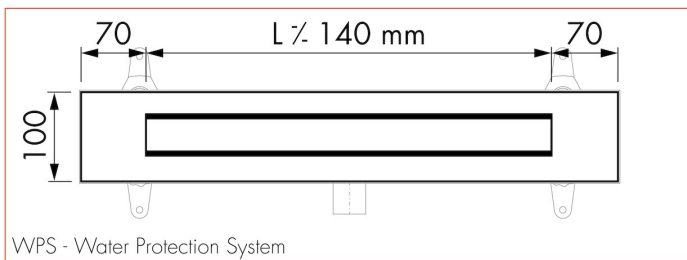

ARTICLE CODE

800 mm	MTAFDZ4MGG 800 / EDM1 800-50		
900 mm	MTAFDZ4MGG 900 / EDM1 900-50		
1000 mm	MTAFDZ4MGG 1000 / EDM1 1000-50		
1200 mm	MTAFDZ4MGG 1200 / EDM1 1200-50		

TECHNICAL DRAWINGS

Manufacturer

Easy Sanitary Solutions
Nijverheidsstraat 60 | 7575 BK Oldenzaal | The Netherlands
T. +31 (0)541 200 800 | F. +31 (0)541 200 899
info@esspost.com | www.easydrain.com

Contact

Easy Sanitary Solutions
Nijverheidsstraat 60 | 7575 BK Oldenzaal | The Netherlands
T. +31 (0)541 200 800 | F. +31 (0)541 200 899
sales@esspost.com | www.easydrain.com