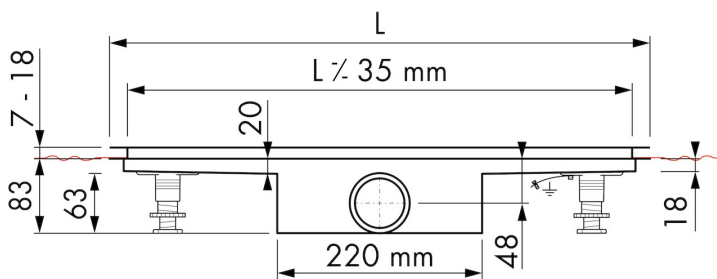

ARTICLE CODE

800 mm	MTAFDZ4MGG 800 / EDM1 800-50		
900 mm	MTAFDZ4MGG 900 / EDM1 900-50		
1000 mm	MTAFDZ4MGG 1000 / EDM1 1000-50		
1200 mm	MTAFDZ4MGG 1200 / EDM1 1200-50		

TECHNICAL DRAWINGS

Manufacturer

Easy Sanitary Solutions
Nijverheidsstraat 60 | 7575 BK Oldenzaal | The Netherlands
T. +31 (0)541 200 800 | F. +31 (0)541 200 899
info@esspost.com | www.easydrain.com

Contact

Easy Sanitary Solutions
Nijverheidsstraat 60 | 7575 BK Oldenzaal | The Netherlands
T. +31 (0)541 200 800 | F. +31 (0)541 200 899
sales@esspost.com | www.easydrain.com