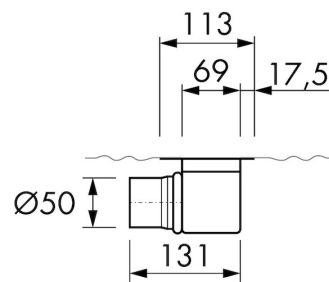

ARTICLE CODE

800 mm	MTAFDZ4MGG 800 / EDM1 800-50		
900 mm	MTAFDZ4MGG 900 / EDM1 900-50		
1000 mm	MTAFDZ4MGG 1000 / EDM1 1000-50		
1200 mm	MTAFDZ4MGG 1200 / EDM1 1200-50		

TECHNICAL DRAWINGS

Manufacturer

Easy Sanitary Solutions
Nijverheidsstraat 60 | 7575 BK Oldenzaal | The Netherlands
T. +31 (0)541 200 800 | F. +31 (0)541 200 899
info@esspost.com | www.easydrain.com

Contact

Easy Sanitary Solutions
Nijverheidsstraat 60 | 7575 BK Oldenzaal | The Netherlands
T. +31 (0)541 200 800 | F. +31 (0)541 200 899
sales@esspost.com | www.easydrain.com