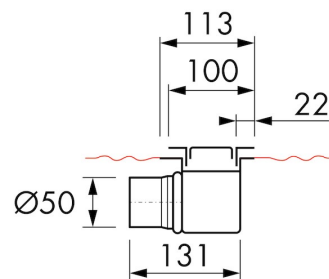

ARTICLE CODE

800 mm	MTAFDZ4MGG 800 / EDM1 800-50		
900 mm	MTAFDZ4MGG 900 / EDM1 900-50		
1000 mm	MTAFDZ4MGG 1000 / EDM1 1000-50		
1200 mm	MTAFDZ4MGG 1200 / EDM1 1200-50		

TECHNICAL DRAWINGS

Manufacturer

Easy Sanitary Solutions
Nijverheidsstraat 60 | 7575 BK Oldenzaal | The Netherlands
T. +31 (0)541 200 800 | F. +31 (0)541 200 899
info@esspost.com | www.easydrain.com

Contact

Easy Sanitary Solutions
Nijverheidsstraat 60 | 7575 BK Oldenzaal | The Netherlands
T. +31 (0)541 200 800 | F. +31 (0)541 200 899
sales@esspost.com | www.easydrain.com