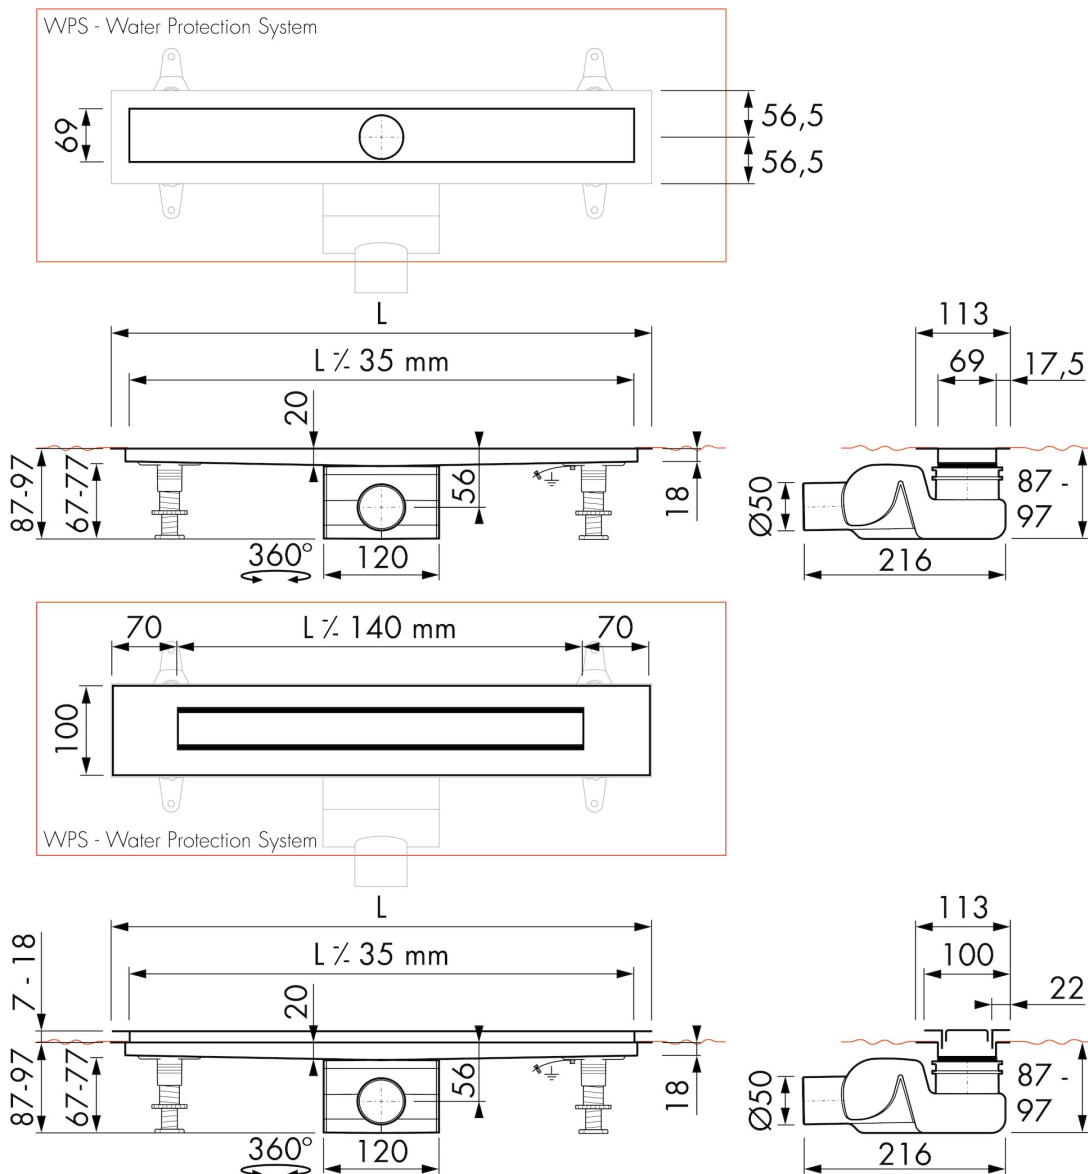

FEATURES

- Available lengths - 600 - 1200 mm
- Water Protection System - 10-year warranty
- Siphon - Easy to clean
- Drainage capacity - according to EN 1253
- Tile Adjustable Frame - Height adjustable 7 - 18 mm
- Supplied as - Complete set

DRAINAGE

Max. drainage capacity entrance (l/min)	33
Max. drainage capacity wall (l/min)	41
Max. drainage capacity (l/min)	41

BUILT-IN SET

Pre-assembled sealing membrane	Included
Siphon features	Cleanable, Pivotal & adjustable, Height adjustable
Water seal height (mm)	50
Outlet	Horizontal (Vertical outlet optional)
Material siphon	Polypropylene (PP)

DESIGN

Grate finish	White glass
Grate pattern	Zero / Closed
Grate width (mm)	46
Grate tile insert (mm)	N.A.
Adjustable grate	No
Frame type	TAF (Tile Adjustable Frame)
TAF Frame material	Stainless steel (304)
Design frame finish	Chrome-plated stainless steel
Frame width (mm)	100
Wheelchair accessible	No
Extension set available	No

ARTICLE CODE

800 mm	MTAFDZ4PGW 800 / EDM2 800-50		
900 mm	MTAFDZ4PGW 900 / EDM2 900-50		
1000 mm	MTAFDZ4PGW 1000 / EDM2 1000-50		
1200 mm	MTAFDZ4PGW 1200 / EDM2 1200-50		

TECHNICAL DRAWINGS

Manufacturer

Easy Sanitary Solutions
 Nijverheidsstraat 60 | 7575 BK Oldenzaal | The Netherlands
 T. +31 (0)541 200 800 | F. +31 (0)541 200 899
 info@esspost.com | www.easydrain.com