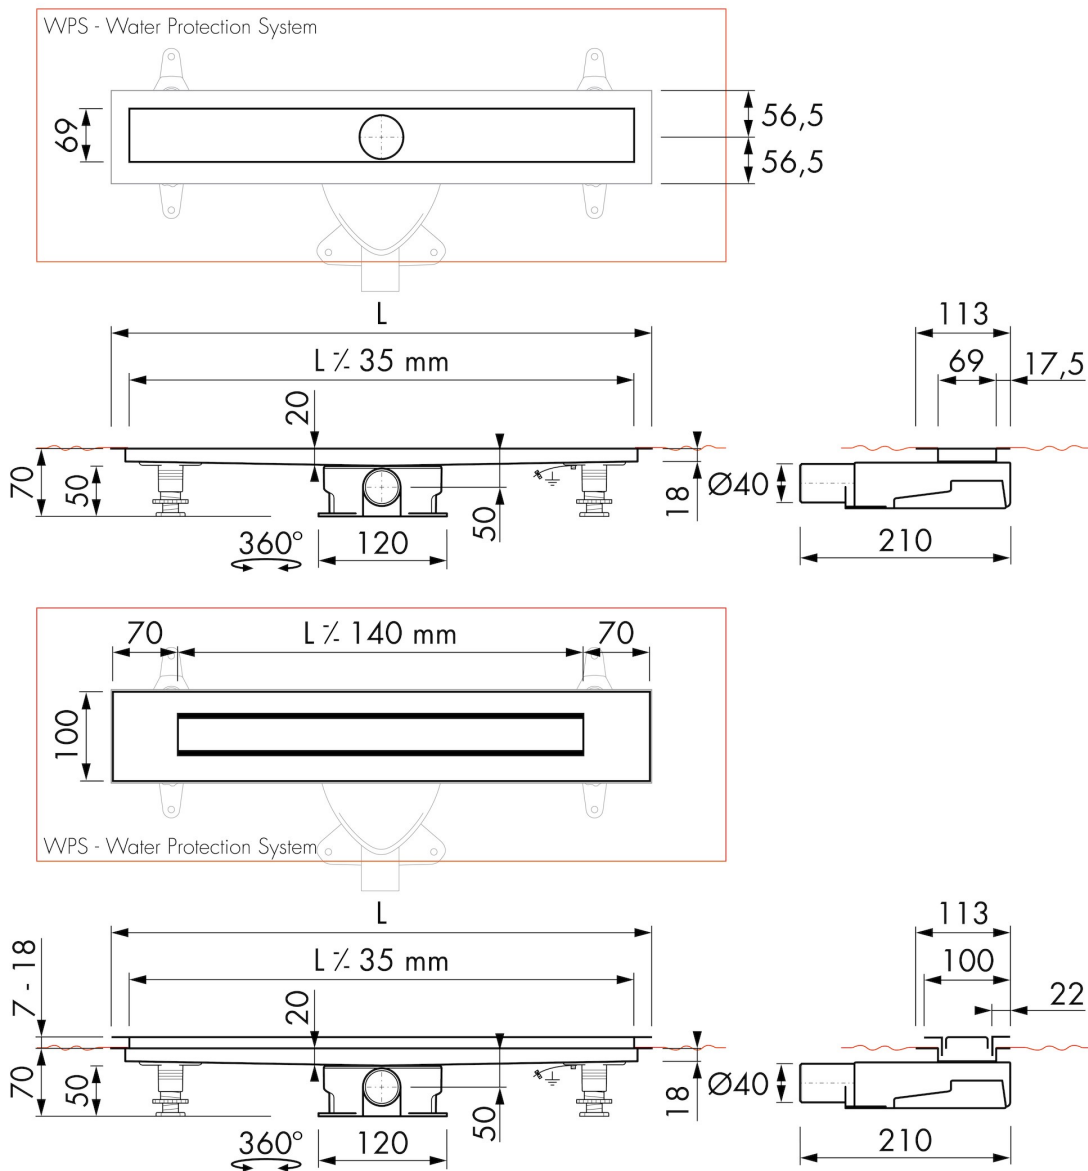

ARTICLE CODE

800 mm	MTAFDZ4PGW 800 / EDM2 800-35		
900 mm	MTAFDZ4PGW 900 / EDM2 900-35		
1000 mm	MTAFDZ4PGW 1000 / EDM2 1000-35		
1200 mm	MTAFDZ4PGW 1200 / EDM2 1200-35		

TECHNICAL DRAWINGS

Manufacturer

Easy Sanitary Solutions
Nijverheidsstraat 60 | 7575 BK Oldenzaal | The Netherlands
T. +31 (0)541 200 800 | F. +31 (0)541 200 899
info@esspost.com | www.easydrain.com

Contact

Easy Sanitary Solutions
Nijverheidsstraat 60 | 7575 BK Oldenzaal | The Netherlands
T. +31 (0)541 200 800 | F. +31 (0)541 200 899
sales@esspost.com | www.easydrain.com