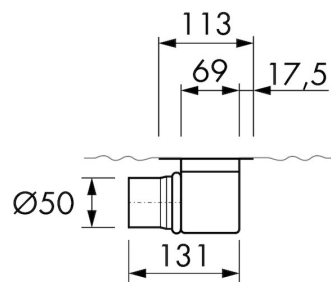

DESIGN

Grate finish	White glass
Grate pattern	Zero / Closed
Grate width (mm)	46
Grate tile insert (mm)	N.A.
Adjustable grate	No
Frame type	TAF (Tile Adjustable Frame)
TAF Frame material	Stainless steel (304)
Design frame finish	Chrome-plated stainless steel
Frame width (mm)	100
Wheelchair accessible	No
Extension set available	No

ARTICLE CODE

800 mm	MTAFDZ4PGW 800 / EDM1 800-50		
900 mm	MTAFDZ4PGW 900 / EDM1 900-50		
1000 mm	MTAFDZ4PGW 1000 / EDM1 1000-50		
1200 mm	MTAFDZ4PGW 1200 / EDM1 1200-50		

TECHNICAL DRAWINGS

Manufacturer

Easy Sanitary Solutions
 Nijverheidsstraat 60 | 7575 BK Oldenzaal | The Netherlands
 T. +31 (0)541 200 800 | F. +31 (0)541 200 899
 info@esspost.com | www.easydrain.com