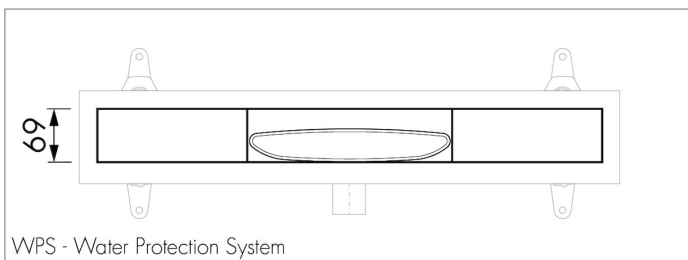

FEATURES

- Available lengths - 600 - 1200 mm
- Water Protection System - 10-year warranty
- Siphon - Easy to clean
- Drainage capacity - according to EN 1253
- Tile Adjustable Frame - Height adjustable 7 - 18 mm
- Supplied as - Complete set

ARTICLE CODE

800 mm	MTAFDZ4PGW 800 / EDM1 800-50		
900 mm	MTAFDZ4PGW 900 / EDM1 900-50		
1000 mm	MTAFDZ4PGW 1000 / EDM1 1000-50		
1200 mm	MTAFDZ4PGW 1200 / EDM1 1200-50		

TECHNICAL DRAWINGS

Manufacturer

Easy Sanitary Solutions
 Nijverheidsstraat 60 | 7575 BK Oldenzaal | The Netherlands
 T. +31 (0)541 200 800 | F. +31 (0)541 200 899
 info@esspost.com | www.easydrain.com