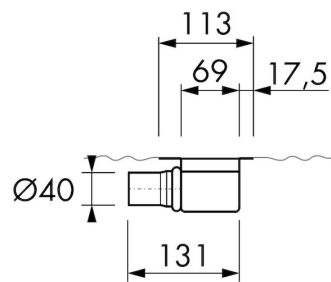

DESIGN

Grate finish	White glass
Grate pattern	Zero / Closed
Grate width (mm)	46
Grate tile insert (mm)	N.A.
Adjustable grate	No
Frame type	TAF (Tile Adjustable Frame)
TAF Frame material	Stainless steel (304)
Design frame finish	Chrome-plated stainless steel
Frame width (mm)	100
Wheelchair accessible	No
Extension set available	No

ARTICLE CODE

800 mm	MTAFDZ4PGW 800 / EDM1 800-30		
900 mm	MTAFDZ4PGW 900 / EDM1 900-30		
1000 mm	MTAFDZ4PGW 1000 / EDM1 1000-30		
1200 mm	MTAFDZ4PGW 1200 / EDM1 1200-30		

TECHNICAL DRAWINGS

Manufacturer

Easy Sanitary Solutions
 Nijverheidsstraat 60 | 7575 BK Oldenzaal | The Netherlands
 T. +31 (0)541 200 800 | F. +31 (0)541 200 899
 info@esspost.com | www.easydrain.com