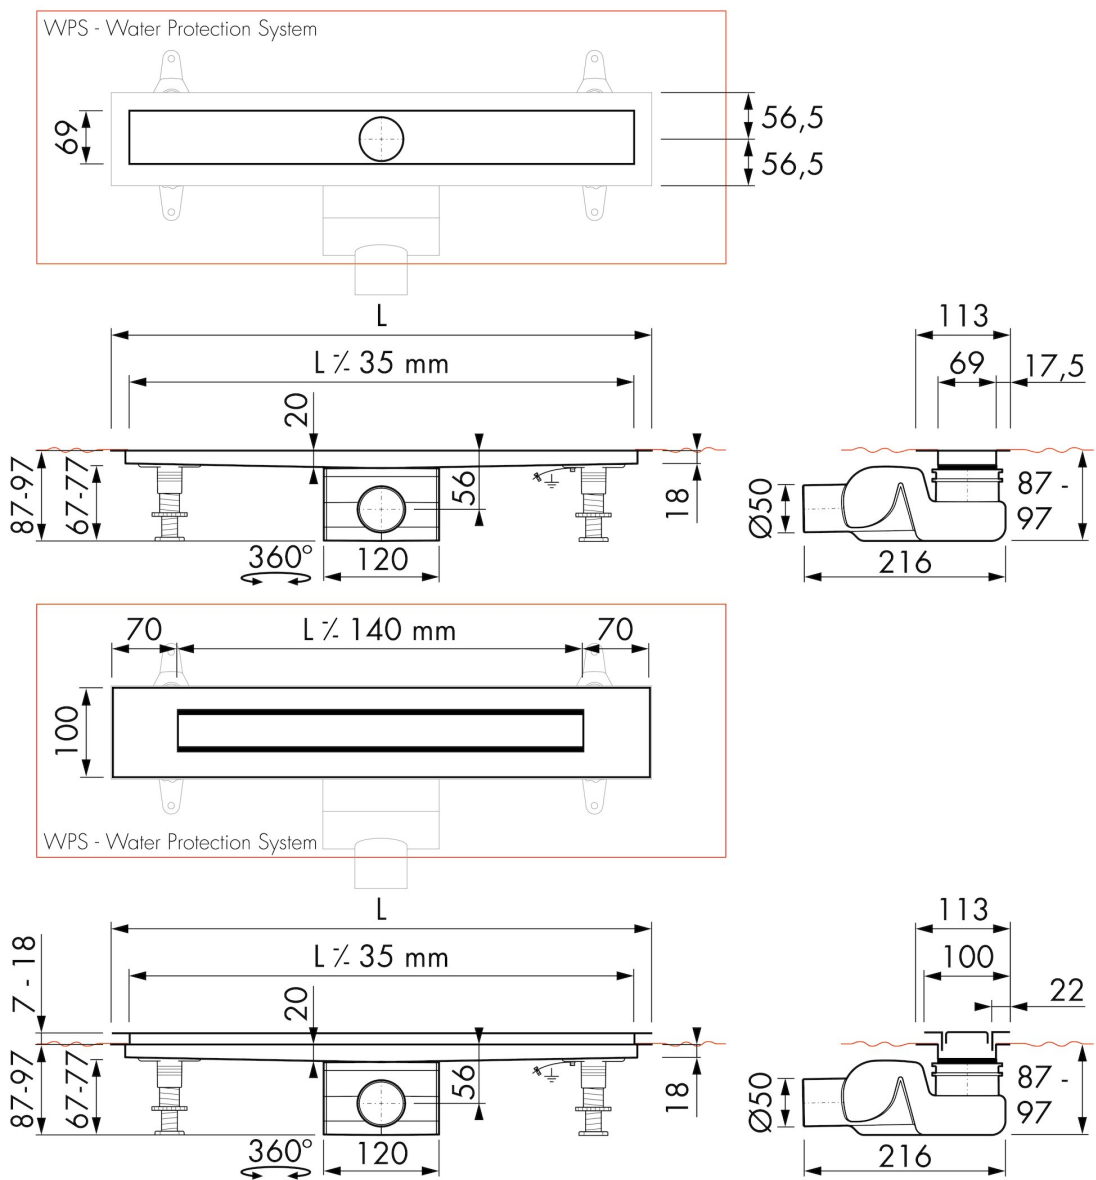

ARTICLE CODE

800 mm	MTAFDZ4MGW 800 / EDM2 800-50		
900 mm	MTAFDZ4MGW 900 / EDM2 900-50		
1000 mm	MTAFDZ4MGW 1000 / EDM2 1000-50		
1200 mm	MTAFDZ4MGW 1200 / EDM2 1200-50		

TECHNICAL DRAWINGS

Manufacturer

Easy Sanitary Solutions
Nijverheidsstraat 60 | 7575 BK Oldenzaal | The Netherlands
T. +31 (0)541 200 800 | F. +31 (0)541 200 899
info@esspost.com | www.easydrain.com

Contact

Easy Sanitary Solutions
Nijverheidsstraat 60 | 7575 BK Oldenzaal | The Netherlands
T. +31 (0)541 200 800 | F. +31 (0)541 200 899
sales@esspost.com | www.easydrain.com