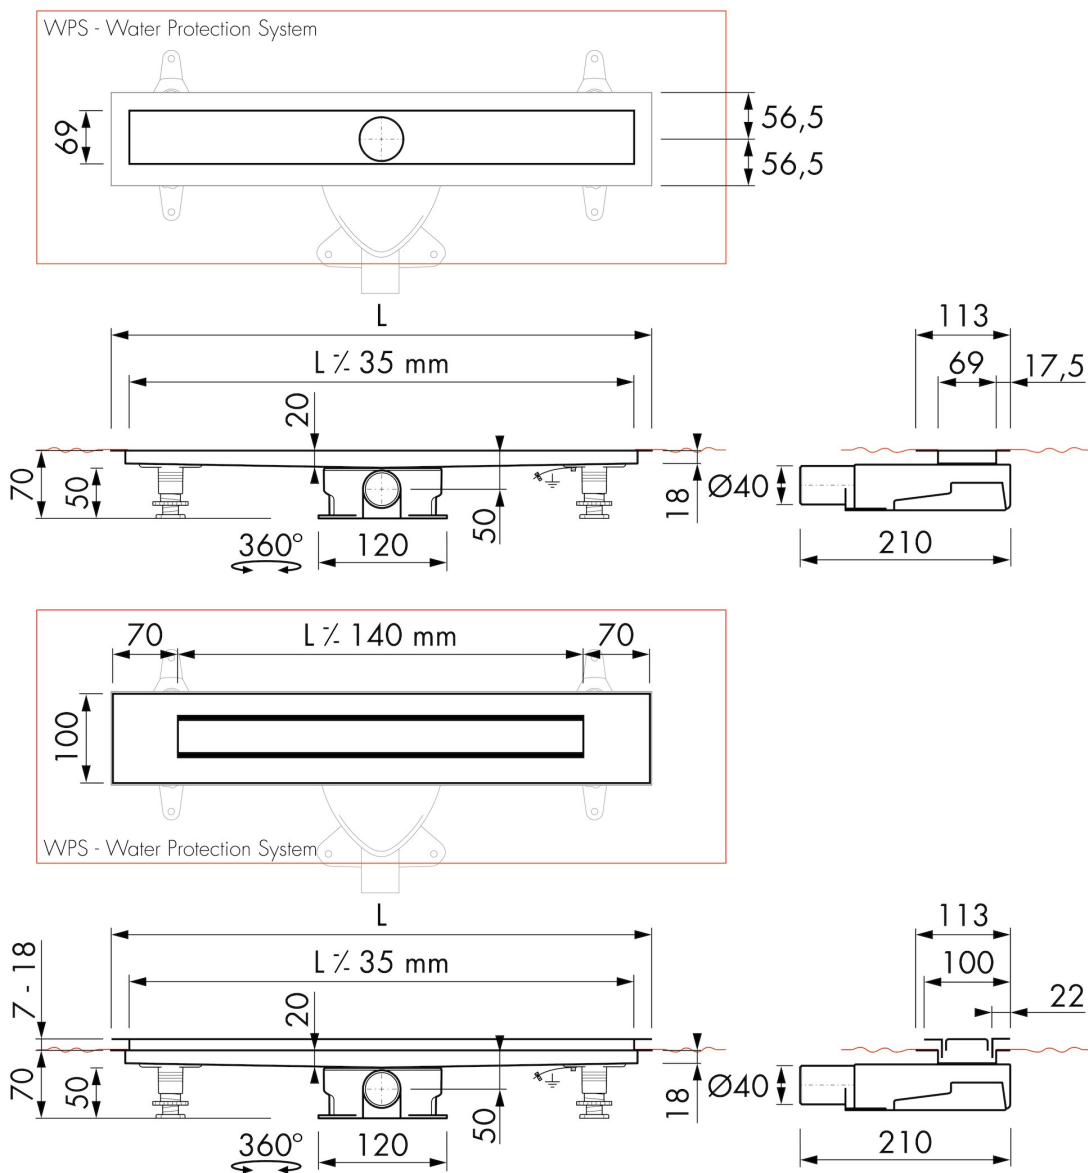

GENERAL

Serie	Modulo Design Z-4
Name	Modulo Design Z-4
Model	Rectangular shower drain
Length (mm)	800, 900, 1000, 1200
Product type	Complete
Application	New construction, Renovation
Certification	DIN 18534

DRAINAGE

Max. drainage capacity entrance (l/min)	28
Max. drainage capacity wall (l/min)	33
Max. drainage capacity (l/min)	33

BUILT-IN SET

Pre-assembled sealing membrane	Included
Siphon features	Cleanable, Pivotal & adjustable, Height adjustable
Water seal height (mm)	28
Outlet	Horizontal (Vertical outlet optional)
Material siphon	ABS

DESIGN

Grate finish	White glass
Grate pattern	Zero / Closed
Grate width (mm)	46
Grate tile insert (mm)	N.A.
Adjustable grate	No
Frame type	TAF (Tile Adjustable Frame)
TAF Frame material	Stainless steel (304)
Design frame finish	Brushed stainless steel
Frame width (mm)	100
Wheelchair accessible	No
Extension set available	No

ARTICLE CODE

800 mm	MTAFDZ4MGW 800 / EDM2 800-35		
900 mm	MTAFDZ4MGW 900 / EDM2 900-35		
1000 mm	MTAFDZ4MGW 1000 / EDM2 1000-35		
1200 mm	MTAFDZ4MGW 1200 / EDM2 1200-35		

TECHNICAL DRAWINGS

Manufacturer

Easy Sanitary Solutions
 Nijverheidsstraat 60 | 7575 BK Oldenzaal | The Netherlands
 T. +31 (0)541 200 800 | F. +31 (0)541 200 899
 info@esspost.com | www.easydrain.com