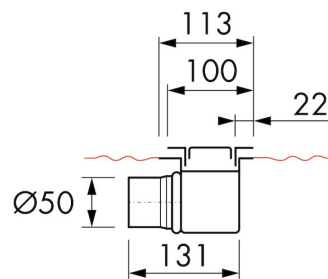

ARTICLE CODE

800 mm	MTAFDZ4MGW 800 / EDM1 800-50		
900 mm	MTAFDZ4MGW 900 / EDM1 900-50		
1000 mm	MTAFDZ4MGW 1000 / EDM1 1000-50		
1200 mm	MTAFDZ4MGW 1200 / EDM1 1200-50		

TECHNICAL DRAWINGS

Manufacturer

Easy Sanitary Solutions
Nijverheidsstraat 60 | 7575 BK Oldenzaal | The Netherlands
T. +31 (0)541 200 800 | F. +31 (0)541 200 899
info@esspost.com | www.easydrain.com

Contact

Easy Sanitary Solutions
Nijverheidsstraat 60 | 7575 BK Oldenzaal | The Netherlands
T. +31 (0)541 200 800 | F. +31 (0)541 200 899
sales@esspost.com | www.easydrain.com