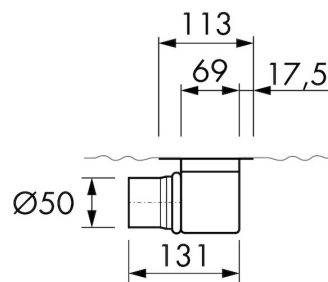

ARTICLE CODE

800 mm	MTAFDZ4MGW 800 / EDM1 800-50		
900 mm	MTAFDZ4MGW 900 / EDM1 900-50		
1000 mm	MTAFDZ4MGW 1000 / EDM1 1000-50		
1200 mm	MTAFDZ4MGW 1200 / EDM1 1200-50		

TECHNICAL DRAWINGS

Manufacturer

Easy Sanitary Solutions
Nijverheidsstraat 60 | 7575 BK Oldenzaal | The Netherlands
T. +31 (0)541 200 800 | F. +31 (0)541 200 899
info@esspost.com | www.easydrain.com

Contact

Easy Sanitary Solutions
Nijverheidsstraat 60 | 7575 BK Oldenzaal | The Netherlands
T. +31 (0)541 200 800 | F. +31 (0)541 200 899
sales@esspost.com | www.easydrain.com