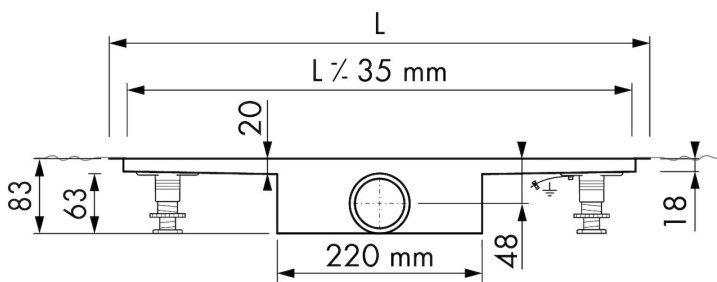

ARTICLE CODE

800 mm	MTAFDZ4MGW 800 / EDM1 800-50		
900 mm	MTAFDZ4MGW 900 / EDM1 900-50		
1000 mm	MTAFDZ4MGW 1000 / EDM1 1000-50		
1200 mm	MTAFDZ4MGW 1200 / EDM1 1200-50		

TECHNICAL DRAWINGS

Manufacturer

Easy Sanitary Solutions
Nijverheidsstraat 60 | 7575 BK Oldenzaal | The Netherlands
T. +31 (0)541 200 800 | F. +31 (0)541 200 899
info@esspost.com | www.easydrain.com

Contact

Easy Sanitary Solutions
Nijverheidsstraat 60 | 7575 BK Oldenzaal | The Netherlands
T. +31 (0)541 200 800 | F. +31 (0)541 200 899
sales@esspost.com | www.easydrain.com