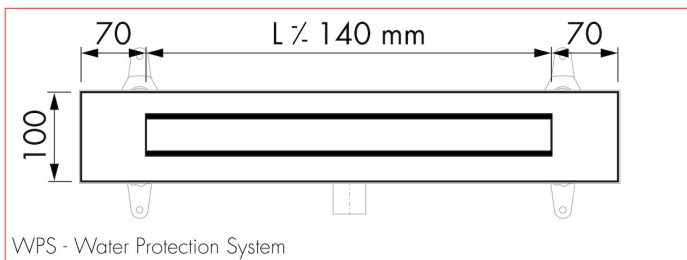

ARTICLE CODE

800 mm	MTAFDZ4MGW 800 / EDM1 800-50		
900 mm	MTAFDZ4MGW 900 / EDM1 900-50		
1000 mm	MTAFDZ4MGW 1000 / EDM1 1000-50		
1200 mm	MTAFDZ4MGW 1200 / EDM1 1200-50		

TECHNICAL DRAWINGS

Manufacturer

Easy Sanitary Solutions
Nijverheidsstraat 60 | 7575 BK Oldenzaal | The Netherlands
T. +31 (0)541 200 800 | F. +31 (0)541 200 899
info@esspost.com | www.easydrain.com

Contact

Easy Sanitary Solutions
Nijverheidsstraat 60 | 7575 BK Oldenzaal | The Netherlands
T. +31 (0)541 200 800 | F. +31 (0)541 200 899
sales@esspost.com | www.easydrain.com