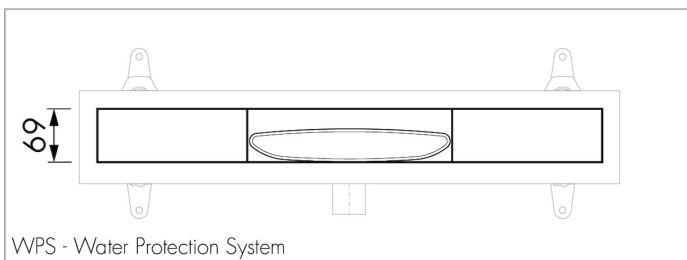

ARTICLE CODE

800 mm	MTAFDZ4MGW 800 / EDM1 800-50		
900 mm	MTAFDZ4MGW 900 / EDM1 900-50		
1000 mm	MTAFDZ4MGW 1000 / EDM1 1000-50		
1200 mm	MTAFDZ4MGW 1200 / EDM1 1200-50		

TECHNICAL DRAWINGS

Manufacturer

Easy Sanitary Solutions
Nijverheidsstraat 60 | 7575 BK Oldenzaal | The Netherlands
T. +31 (0)541 200 800 | F. +31 (0)541 200 899
info@esspost.com | www.easydrain.com

Contact

Easy Sanitary Solutions
Nijverheidsstraat 60 | 7575 BK Oldenzaal | The Netherlands
T. +31 (0)541 200 800 | F. +31 (0)541 200 899
sales@esspost.com | www.easydrain.com