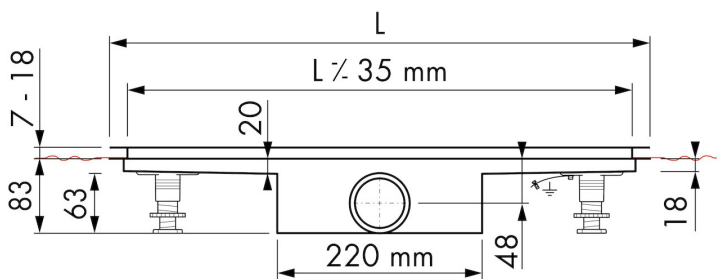

ARTICLE CODE

800 mm	MTAFDZ4MGW 800 / EDM1 800-50		
900 mm	MTAFDZ4MGW 900 / EDM1 900-50		
1000 mm	MTAFDZ4MGW 1000 / EDM1 1000-50		
1200 mm	MTAFDZ4MGW 1200 / EDM1 1200-50		

TECHNICAL DRAWINGS

Manufacturer

Easy Sanitary Solutions
Nijverheidsstraat 60 | 7575 BK Oldenzaal | The Netherlands
T. +31 (0)541 200 800 | F. +31 (0)541 200 899
info@esspost.com | www.easydrain.com

Contact

Easy Sanitary Solutions
Nijverheidsstraat 60 | 7575 BK Oldenzaal | The Netherlands
T. +31 (0)541 200 800 | F. +31 (0)541 200 899
sales@esspost.com | www.easydrain.com