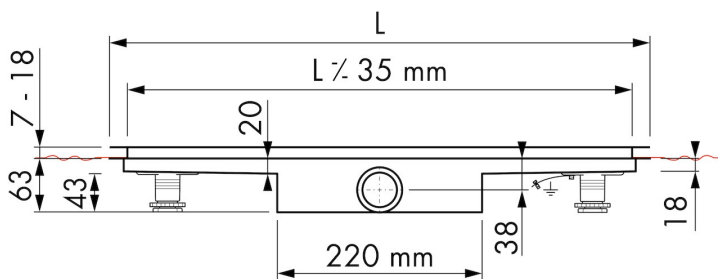

ARTICLE CODE

800 mm	MTAFDZ4MGW 800 / EDM1 800-30		
900 mm	MTAFDZ4MGW 900 / EDM1 900-30		
1000 mm	MTAFDZ4MGW 1000 / EDM1 1000-30		
1200 mm	MTAFDZ4MGW 1200 / EDM1 1200-30		

TECHNICAL DRAWINGS

Manufacturer
Easy Sanitary Solutions
Nijverheidsstraat 60 | 7575 BK Oldenzaal | The Netherlands
T. +31 (0)541 200 800 | F. +31 (0)541 200 899
info@esspost.com | www.easydrain.com

Contact
Easy Sanitary Solutions
Nijverheidsstraat 60 | 7575 BK Oldenzaal | The Netherlands
T. +31 (0)541 200 800 | F. +31 (0)541 200 899
sales@esspost.com | www.easydrain.com