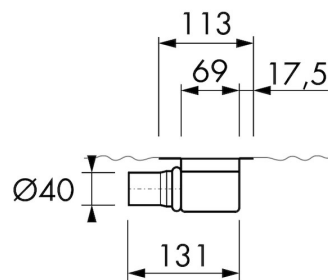

ARTICLE CODE

800 mm	MTAFDZ4MGW 800 / EDM1 800-30		
900 mm	MTAFDZ4MGW 900 / EDM1 900-30		
1000 mm	MTAFDZ4MGW 1000 / EDM1 1000-30		
1200 mm	MTAFDZ4MGW 1200 / EDM1 1200-30		

TECHNICAL DRAWINGS

Manufacturer
Easy Sanitary Solutions
Nijverheidsstraat 60 | 7575 BK Oldenzaal | The Netherlands
T. +31 (0)541 200 800 | F. +31 (0)541 200 899
info@esspost.com | www.easydrain.com

Contact
Easy Sanitary Solutions
Nijverheidsstraat 60 | 7575 BK Oldenzaal | The Netherlands
T. +31 (0)541 200 800 | F. +31 (0)541 200 899
sales@esspost.com | www.easydrain.com