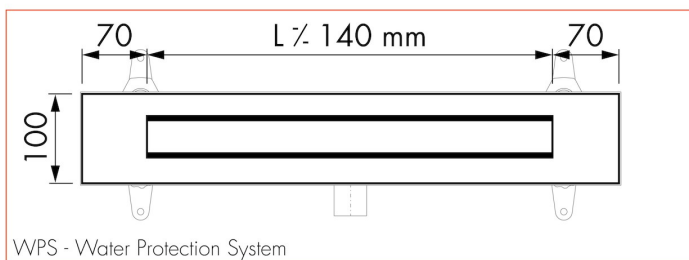

ARTICLE CODE

800 mm	MTAFDZ4MGW 800 / EDM1 800-30		
900 mm	MTAFDZ4MGW 900 / EDM1 900-30		
1000 mm	MTAFDZ4MGW 1000 / EDM1 1000-30		
1200 mm	MTAFDZ4MGW 1200 / EDM1 1200-30		

TECHNICAL DRAWINGS

Manufacturer
Easy Sanitary Solutions
Nijverheidsstraat 60 | 7575 BK Oldenzaal | The Netherlands
T. +31 (0)541 200 800 | F. +31 (0)541 200 899
info@esspost.com | www.easydrain.com

Contact
Easy Sanitary Solutions
Nijverheidsstraat 60 | 7575 BK Oldenzaal | The Netherlands
T. +31 (0)541 200 800 | F. +31 (0)541 200 899
sales@esspost.com | www.easydrain.com