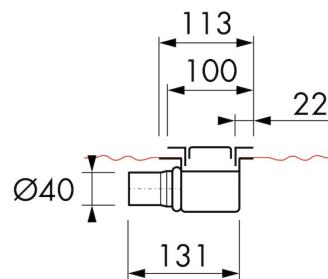

ARTICLE CODE

800 mm	MTAFDZ4MGW 800 / EDM1 800-30		
900 mm	MTAFDZ4MGW 900 / EDM1 900-30		
1000 mm	MTAFDZ4MGW 1000 / EDM1 1000-30		
1200 mm	MTAFDZ4MGW 1200 / EDM1 1200-30		

TECHNICAL DRAWINGS

Manufacturer
Easy Sanitary Solutions
Nijverheidsstraat 60 | 7575 BK Oldenzaal | The Netherlands
T. +31 (0)541 200 800 | F. +31 (0)541 200 899
info@esspost.com | www.easydrain.com

Contact
Easy Sanitary Solutions
Nijverheidsstraat 60 | 7575 BK Oldenzaal | The Netherlands
T. +31 (0)541 200 800 | F. +31 (0)541 200 899
sales@esspost.com | www.easydrain.com