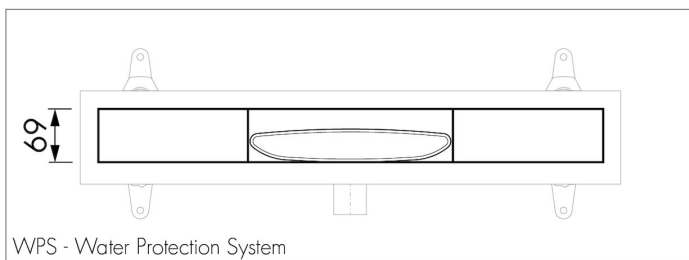

ARTICLE CODE

800 mm	MTAFDZ4MGW 800 / EDM1 800-30		
900 mm	MTAFDZ4MGW 900 / EDM1 900-30		
1000 mm	MTAFDZ4MGW 1000 / EDM1 1000-30		
1200 mm	MTAFDZ4MGW 1200 / EDM1 1200-30		

TECHNICAL DRAWINGS

Manufacturer
Easy Sanitary Solutions
Nijverheidsstraat 60 | 7575 BK Oldenzaal | The Netherlands
T. +31 (0)541 200 800 | F. +31 (0)541 200 899
info@esspost.com | www.easydrain.com

Contact
Easy Sanitary Solutions
Nijverheidsstraat 60 | 7575 BK Oldenzaal | The Netherlands
T. +31 (0)541 200 800 | F. +31 (0)541 200 899
sales@esspost.com | www.easydrain.com