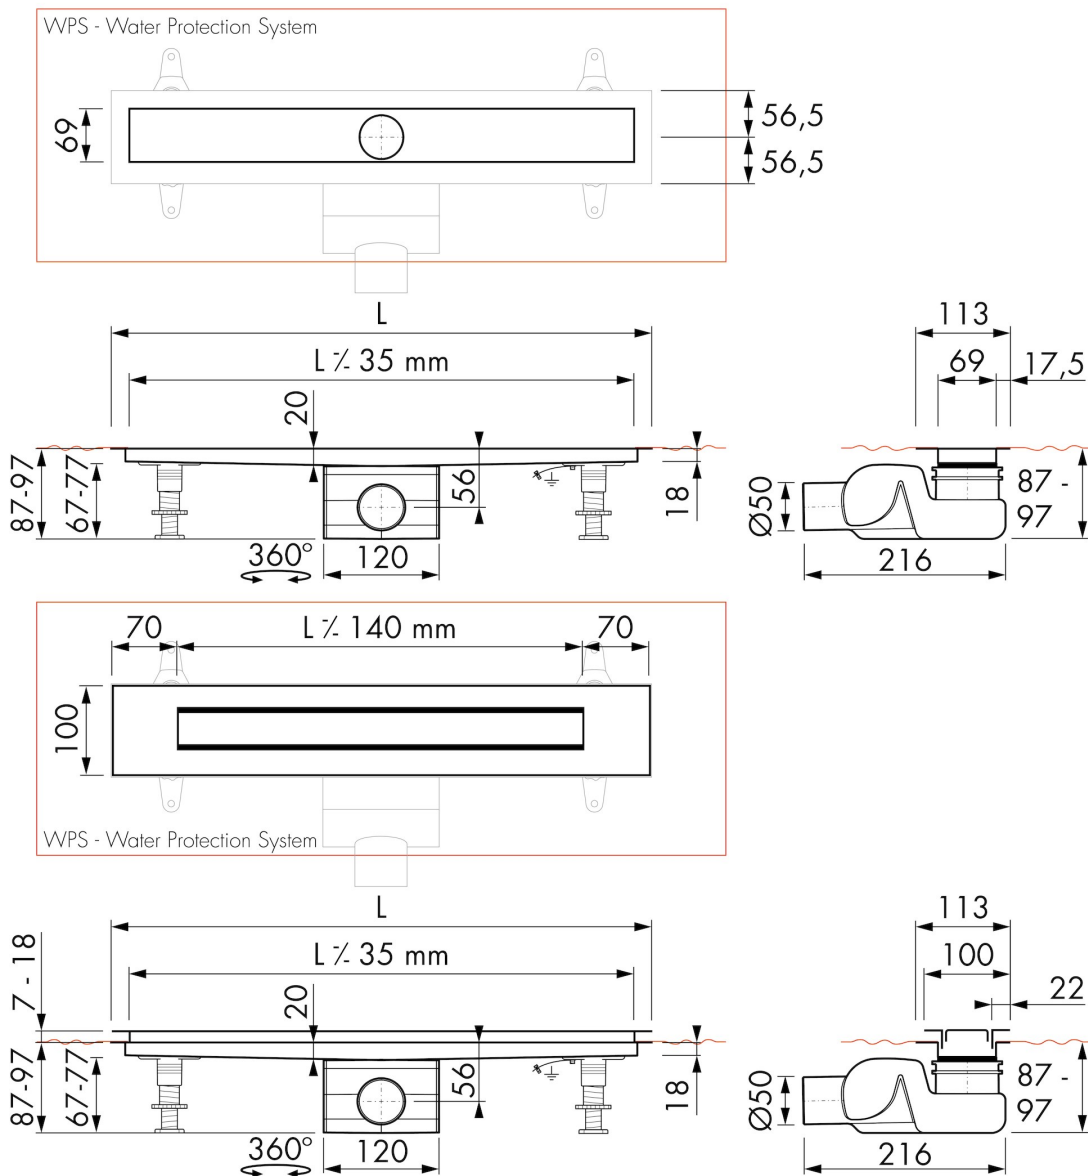

ARTICLE CODE

800 mm	MTAFDZ4PGS 800 / EDM2 800-50		
900 mm	MTAFDZ4PGS 900 / EDM2 900-50		
1000 mm	MTAFDZ4PGS 1000 / EDM2 1000-50		
1200 mm	MTAFDZ4PGS 1200 / EDM2 1200-50		

TECHNICAL DRAWINGS

Manufacturer

Easy Sanitary Solutions
Nijverheidsstraat 60 | 7575 BK Oldenzaal | The Netherlands
T. +31 (0)541 200 800 | F. +31 (0)541 200 899
info@esspost.com | www.easydrain.com

Contact

Easy Sanitary Solutions
Nijverheidsstraat 60 | 7575 BK Oldenzaal | The Netherlands
T. +31 (0)541 200 800 | F. +31 (0)541 200 899
sales@esspost.com | www.easydrain.com