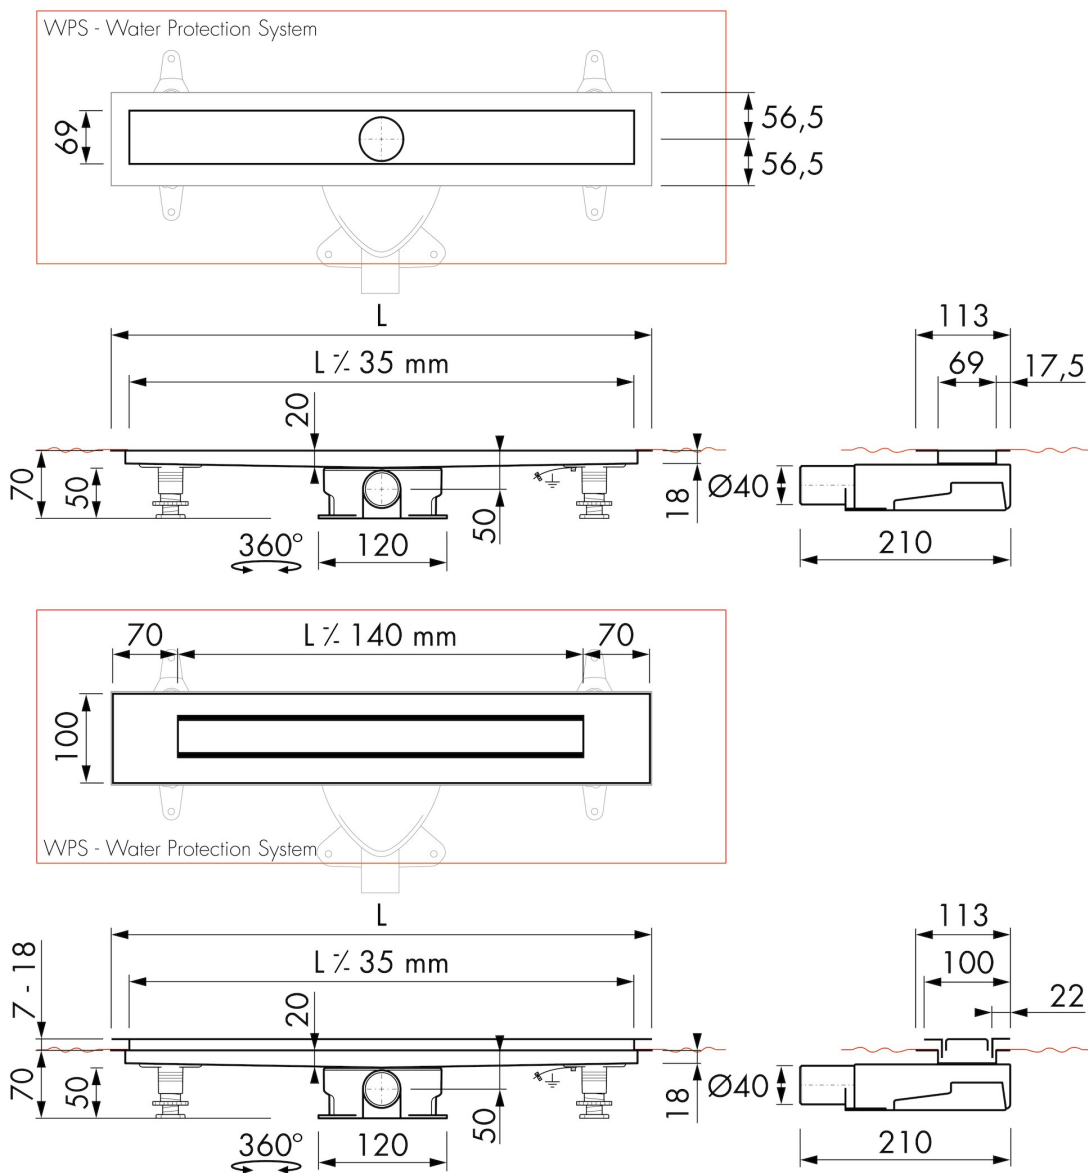

GENERAL

Serie	Modulo Design Z-4
Name	Modulo Design Z-4
Model	Rectangular shower drain
Length (mm)	800, 900, 1000, 1200
Product type	Complete
Application	New construction, Renovation
Certification	DIN 18534

DRAINAGE

Max. drainage capacity entrance (l/min)	28
Max. drainage capacity wall (l/min)	33
Max. drainage capacity (l/min)	33

BUILT-IN SET

Pre-assembled sealing membrane	Included
Siphon features	Cleanable, Pivotal & adjustable, Height adjustable
Water seal height (mm)	28
Outlet	Horizontal (Vertical outlet optional)
Material siphon	ABS

DESIGN

Grate finish	Black glass
Grate pattern	Zero / Closed
Grate width (mm)	46
Grate tile insert (mm)	N.A.
Adjustable grate	No
Frame type	TAF (Tile Adjustable Frame)
TAF Frame material	Stainless steel (304)
Design frame finish	Chrome-plated stainless steel
Frame width (mm)	100
Wheelchair accessible	No
Extension set available	No

ARTICLE CODE

800 mm	MTAFDZ4PGS 800 / EDM2 800-35		
900 mm	MTAFDZ4PGS 900 / EDM2 900-35		
1000 mm	MTAFDZ4PGS 1000 / EDM2 1000-35		
1200 mm	MTAFDZ4PGS 1200 / EDM2 1200-35		

TECHNICAL DRAWINGS

Manufacturer

Easy Sanitary Solutions
 Nijverheidsstraat 60 | 7575 BK Oldenzaal | The Netherlands
 T. +31 (0)541 200 800 | F. +31 (0)541 200 899
 info@esspost.com | www.easydrain.com