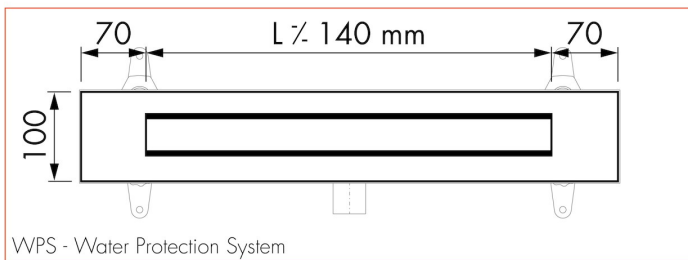

ARTICLE CODE

800 mm	MTAFDZ4PGS 800 / EDM1 800-30		
900 mm	MTAFDZ4PGS 900 / EDM1 900-30		
1000 mm	MTAFDZ4PGS 1000 / EDM1 1000-30		
1200 mm	MTAFDZ4PGS 1200 / EDM1 1200-30		

TECHNICAL DRAWINGS

Manufacturer

Easy Sanitary Solutions
Nijverheidsstraat 60 | 7575 BK Oldenzaal | The Netherlands
T. +31 (0)541 200 800 | F. +31 (0)541 200 899
info@esspost.com | www.easydrain.com

Contact

Easy Sanitary Solutions
Nijverheidsstraat 60 | 7575 BK Oldenzaal | The Netherlands
T. +31 (0)541 200 800 | F. +31 (0)541 200 899
sales@esspost.com | www.easydrain.com