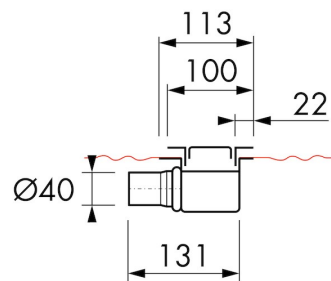

ARTICLE CODE

800 mm	MTAFDZ4PGS 800 / EDM1 800-30		
900 mm	MTAFDZ4PGS 900 / EDM1 900-30		
1000 mm	MTAFDZ4PGS 1000 / EDM1 1000-30		
1200 mm	MTAFDZ4PGS 1200 / EDM1 1200-30		

TECHNICAL DRAWINGS

Manufacturer

Easy Sanitary Solutions
Nijverheidsstraat 60 | 7575 BK Oldenzaal | The Netherlands
T. +31 (0)541 200 800 | F. +31 (0)541 200 899
info@esspost.com | www.easydrain.com

Contact

Easy Sanitary Solutions
Nijverheidsstraat 60 | 7575 BK Oldenzaal | The Netherlands
T. +31 (0)541 200 800 | F. +31 (0)541 200 899
sales@esspost.com | www.easydrain.com