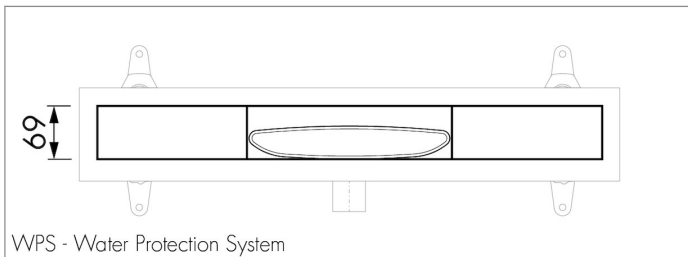

ARTICLE CODE

800 mm	MTAFDZ4PGS 800 / EDM1 800-30		
900 mm	MTAFDZ4PGS 900 / EDM1 900-30		
1000 mm	MTAFDZ4PGS 1000 / EDM1 1000-30		
1200 mm	MTAFDZ4PGS 1200 / EDM1 1200-30		

TECHNICAL DRAWINGS

Manufacturer

Easy Sanitary Solutions
Nijverheidsstraat 60 | 7575 BK Oldenzaal | The Netherlands
T. +31 (0)541 200 800 | F. +31 (0)541 200 899
info@esspost.com | www.easydrain.com

Contact

Easy Sanitary Solutions
Nijverheidsstraat 60 | 7575 BK Oldenzaal | The Netherlands
T. +31 (0)541 200 800 | F. +31 (0)541 200 899
sales@esspost.com | www.easydrain.com