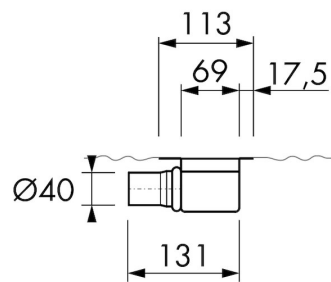

ARTICLE CODE

800 mm	MTAFDZ4PGS 800 / EDM1 800-30		
900 mm	MTAFDZ4PGS 900 / EDM1 900-30		
1000 mm	MTAFDZ4PGS 1000 / EDM1 1000-30		
1200 mm	MTAFDZ4PGS 1200 / EDM1 1200-30		

TECHNICAL DRAWINGS

Manufacturer

Easy Sanitary Solutions
Nijverheidsstraat 60 | 7575 BK Oldenzaal | The Netherlands
T. +31 (0)541 200 800 | F. +31 (0)541 200 899
info@esspost.com | www.easydrain.com

Contact

Easy Sanitary Solutions
Nijverheidsstraat 60 | 7575 BK Oldenzaal | The Netherlands
T. +31 (0)541 200 800 | F. +31 (0)541 200 899
sales@esspost.com | www.easydrain.com