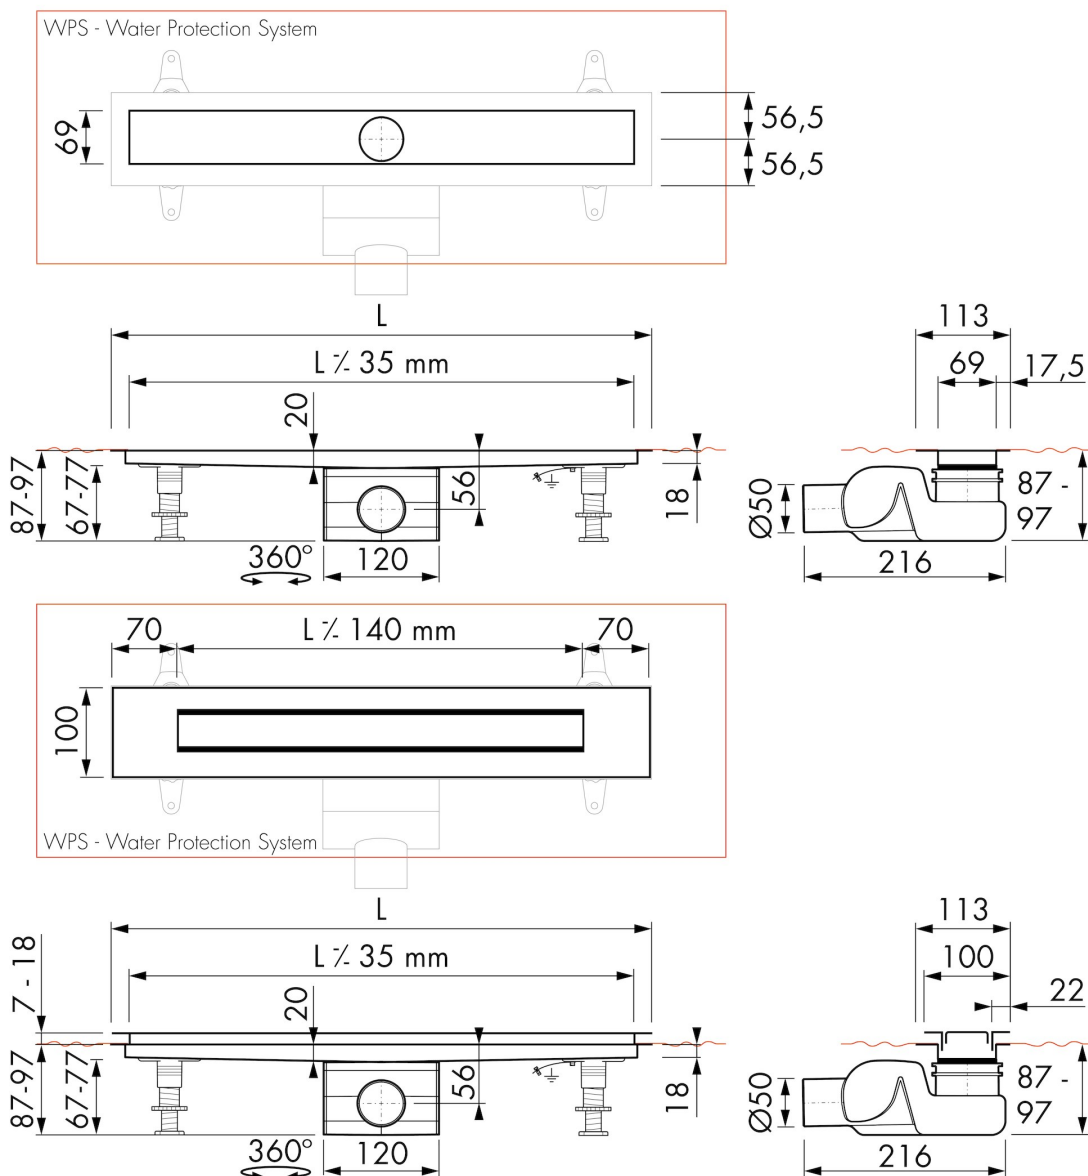

GENERAL

Serie	Modulo Design Z-4
Name	Modulo Design Z-4
Model	Rectangular shower drain
Length (mm)	800, 900, 1000, 1200
Product type	Complete
Application	New construction, Renovation
Certification	DIN 18534, ETAG-022

DRAINAGE

Max. drainage capacity entrance (l/min)	33
Max. drainage capacity wall (l/min)	41
Max. drainage capacity (l/min)	41

BUILT-IN SET

Pre-assembled sealing membrane	Included
Siphon features	Cleanable, Pivotal & adjustable, Height adjustable
Water seal height (mm)	50
Outlet	Horizontal (Vertical outlet optional)
Material siphon	Polypropylene (PP)

DESIGN

Grate finish	Black glass
Grate pattern	Zero / Closed
Grate width (mm)	46
Grate tile insert (mm)	N.A.
Adjustable grate	No
Frame type	TAF (Tile Adjustable Frame)
TAF Frame material	Stainless steel (304)
Design frame finish	Brushed stainless steel
Frame width (mm)	100
Wheelchair accessible	No
Extension set available	No

ARTICLE CODE

800 mm	MTAFDZ4MGS 800 / EDM2 800-50		
900 mm	MTAFDZ4MGS 900 / EDM2 900-50		
1000 mm	MTAFDZ4MGS 1000 / EDM2 1000-50		
1200 mm	MTAFDZ4MGS 1200 / EDM2 1200-50		

TECHNICAL DRAWINGS

Manufacturer

Easy Sanitary Solutions
 Nijverheidsstraat 60 | 7575 BK Oldenzaal | The Netherlands
 T. +31 (0)541 200 800 | F. +31 (0)541 200 899
 info@esspost.com | www.easydrain.com