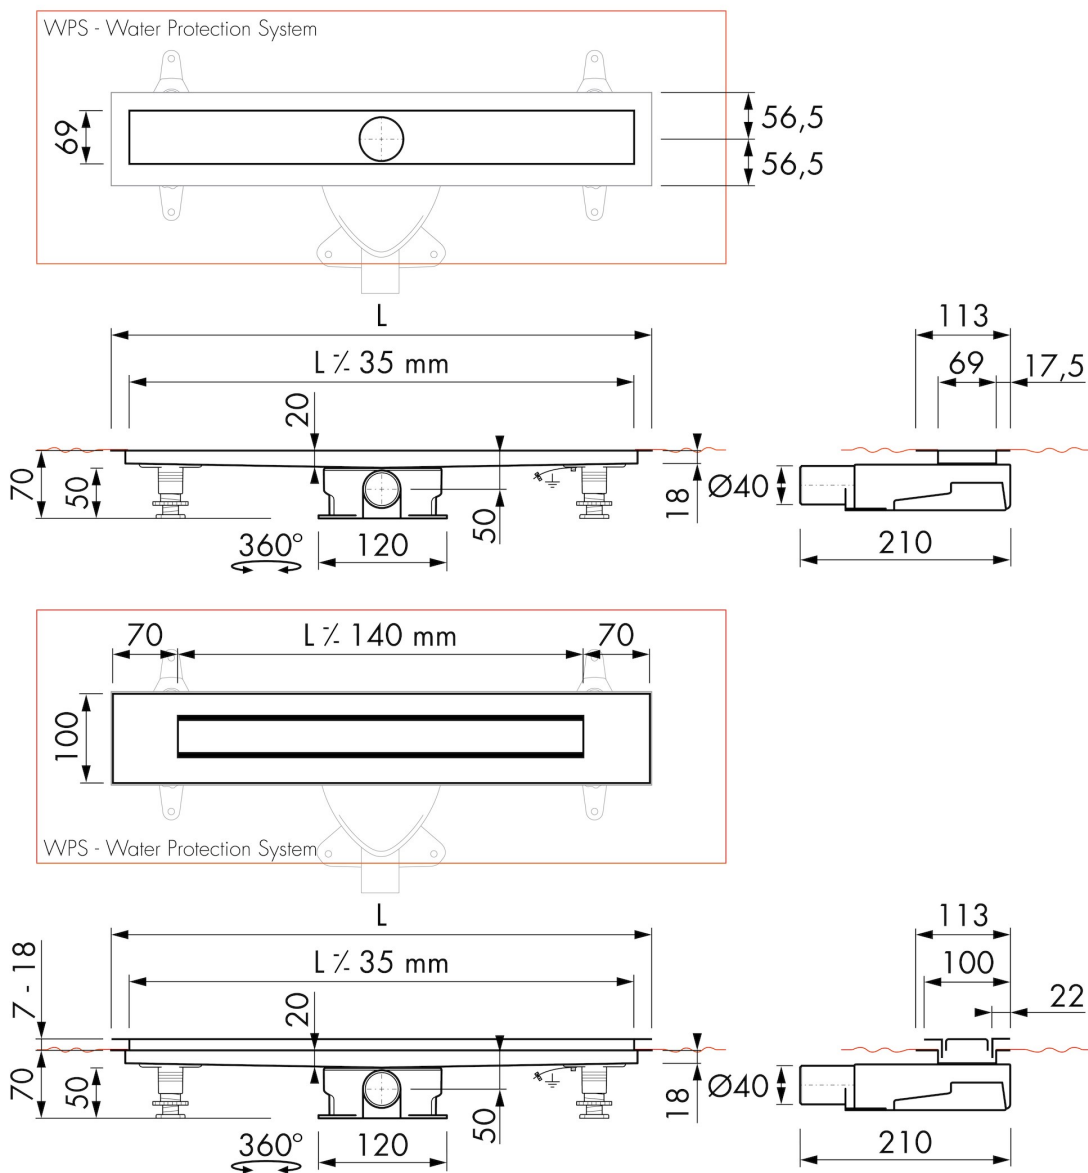

GENERAL

Serie	Modulo Design Z-4
Name	Modulo Design Z-4
Model	Rectangular shower drain
Length (mm)	800, 900, 1000, 1200
Product type	Complete
Application	New construction, Renovation
Certification	DIN 18534

DRAINAGE

Max. drainage capacity entrance (l/min)	28
Max. drainage capacity wall (l/min)	33
Max. drainage capacity (l/min)	33

BUILT-IN SET

Pre-assembled sealing membrane	Included
Siphon features	Cleanable, Pivotal & adjustable, Height adjustable
Water seal height (mm)	28
Outlet	Horizontal (Vertical outlet optional)
Material siphon	ABS

DESIGN

Grate finish	Black glass
Grate pattern	Zero / Closed
Grate width (mm)	46
Grate tile insert (mm)	N.A.
Adjustable grate	No
Frame type	TAF (Tile Adjustable Frame)
TAF Frame material	Stainless steel (304)
Design frame finish	Brushed stainless steel
Frame width (mm)	100
Wheelchair accessible	No
Extension set available	No

ARTICLE CODE

800 mm	MTAFDZ4MGS 800 / EDM2 800-35		
900 mm	MTAFDZ4MGS 900 / EDM2 900-35		
1000 mm	MTAFDZ4MGS 1000 / EDM2 1000-35		
1200 mm	MTAFDZ4MGS 1200 / EDM2 1200-35		

TECHNICAL DRAWINGS

Manufacturer

Easy Sanitary Solutions
 Nijverheidsstraat 60 | 7575 BK Oldenzaal | The Netherlands
 T. +31 (0)541 200 800 | F. +31 (0)541 200 899
 info@esspost.com | www.easydrain.com