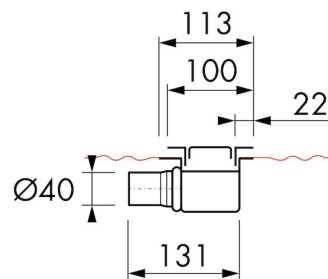

ARTICLE CODE

800 mm	MTAFDZ4MGS 800 / EDM1 800-30		
900 mm	MTAFDZ4MGS 900 / EDM1 900-30		
1000 mm	MTAFDZ4MGS 1000 / EDM1 1000-30		
1200 mm	MTAFDZ4MGS 1200 / EDM1 1200-30		

TECHNICAL DRAWINGS

Manufacturer

Easy Sanitary Solutions
Nijverheidsstraat 60 | 7575 BK Oldenzaal | The Netherlands
T. +31 (0)541 200 800 | F. +31 (0)541 200 899
info@esspost.com | www.easydrain.com

Contact

Easy Sanitary Solutions
Nijverheidsstraat 60 | 7575 BK Oldenzaal | The Netherlands
T. +31 (0)541 200 800 | F. +31 (0)541 200 899
sales@esspost.com | www.easydrain.com