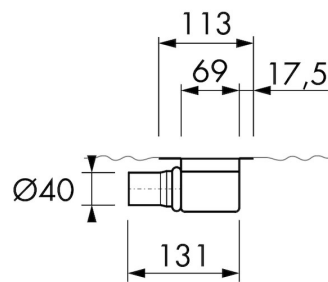

ARTICLE CODE

800 mm	MTAFDZ4MGS 800 / EDM1 800-30		
900 mm	MTAFDZ4MGS 900 / EDM1 900-30		
1000 mm	MTAFDZ4MGS 1000 / EDM1 1000-30		
1200 mm	MTAFDZ4MGS 1200 / EDM1 1200-30		

TECHNICAL DRAWINGS

Manufacturer

Easy Sanitary Solutions
Nijverheidsstraat 60 | 7575 BK Oldenzaal | The Netherlands
T. +31 (0)541 200 800 | F. +31 (0)541 200 899
info@esspost.com | www.easydrain.com

Contact

Easy Sanitary Solutions
Nijverheidsstraat 60 | 7575 BK Oldenzaal | The Netherlands
T. +31 (0)541 200 800 | F. +31 (0)541 200 899
sales@esspost.com | www.easydrain.com