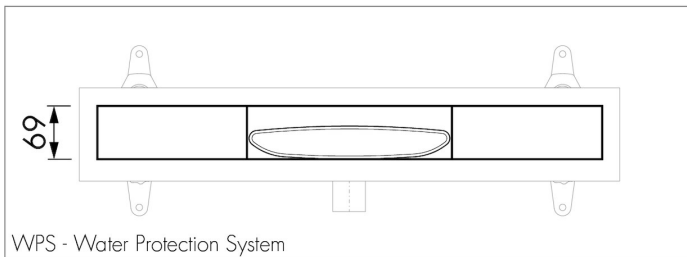

ARTICLE CODE

800 mm	MTAFDZ4MGS 800 / EDM1 800-30		
900 mm	MTAFDZ4MGS 900 / EDM1 900-30		
1000 mm	MTAFDZ4MGS 1000 / EDM1 1000-30		
1200 mm	MTAFDZ4MGS 1200 / EDM1 1200-30		

TECHNICAL DRAWINGS

Manufacturer

Easy Sanitary Solutions
Nijverheidsstraat 60 | 7575 BK Oldenzaal | The Netherlands
T. +31 (0)541 200 800 | F. +31 (0)541 200 899
info@esspost.com | www.easydrain.com

Contact

Easy Sanitary Solutions
Nijverheidsstraat 60 | 7575 BK Oldenzaal | The Netherlands
T. +31 (0)541 200 800 | F. +31 (0)541 200 899
sales@esspost.com | www.easydrain.com