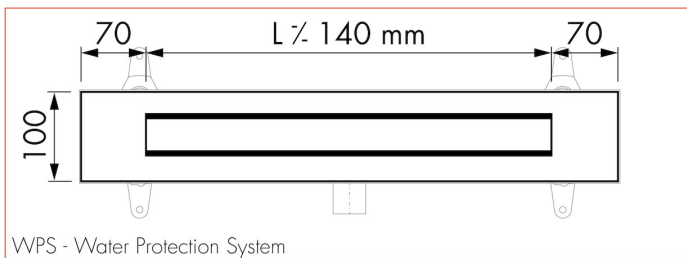

ARTICLE CODE

800 mm	MTAFDZ4MGS 800 / EDM1 800-30		
900 mm	MTAFDZ4MGS 900 / EDM1 900-30		
1000 mm	MTAFDZ4MGS 1000 / EDM1 1000-30		
1200 mm	MTAFDZ4MGS 1200 / EDM1 1200-30		

TECHNICAL DRAWINGS

Manufacturer

Easy Sanitary Solutions
Nijverheidsstraat 60 | 7575 BK Oldenzaal | The Netherlands
T. +31 (0)541 200 800 | F. +31 (0)541 200 899
info@esspost.com | www.easydrain.com

Contact

Easy Sanitary Solutions
Nijverheidsstraat 60 | 7575 BK Oldenzaal | The Netherlands
T. +31 (0)541 200 800 | F. +31 (0)541 200 899
sales@esspost.com | www.easydrain.com