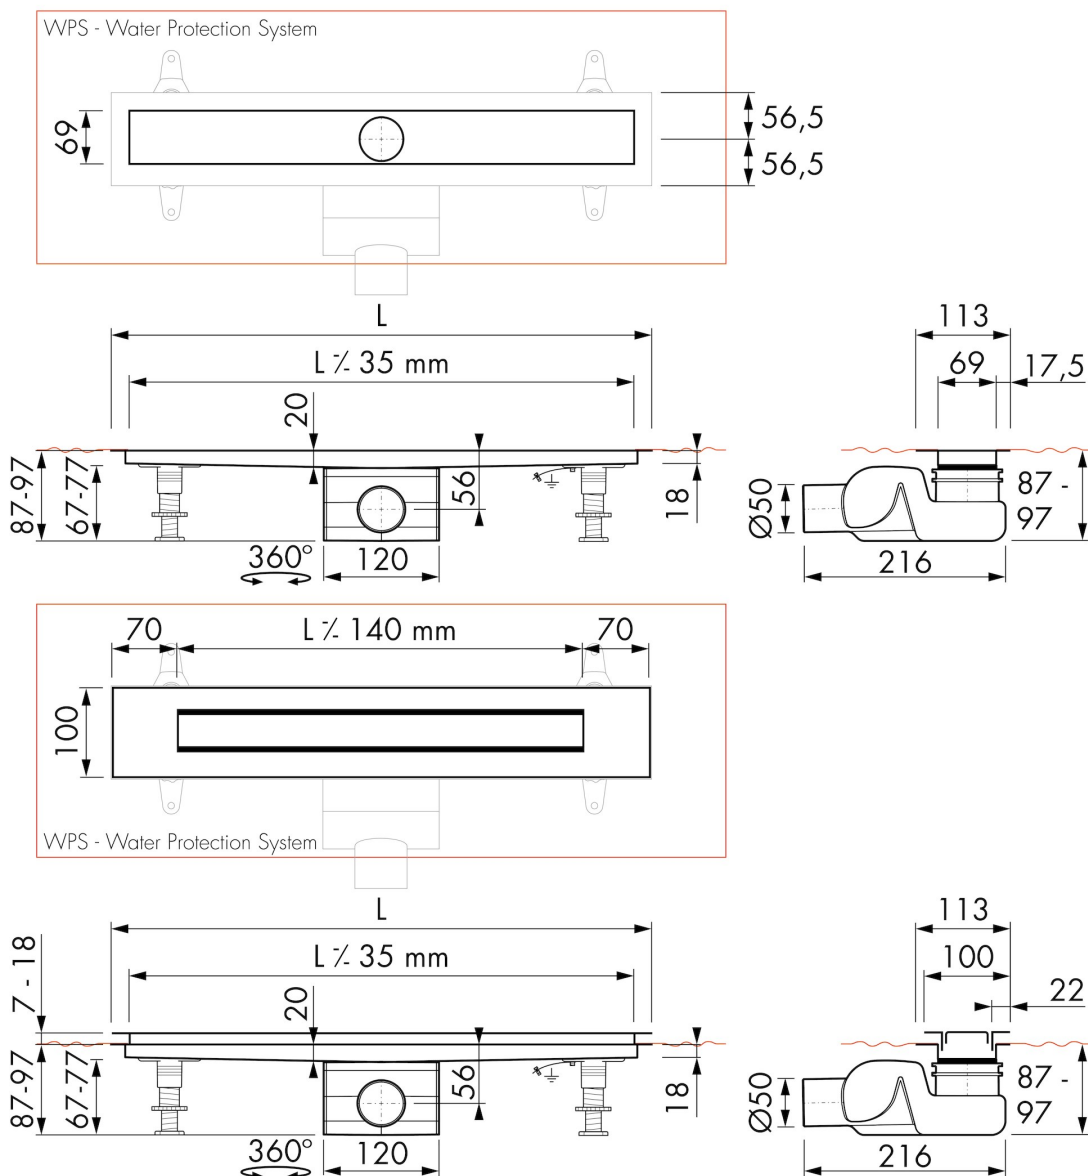

ARTICLE CODE

800 mm	MTAFDZ4PT 800 / EDM2 800-50		
900 mm	MTAFDZ4PT 900 / EDM2 900-50		
1000 mm	MTAFDZ4PT 1000 / EDM2 1000-50		
1200 mm	MTAFDZ4PT 1200 / EDM2 1200-50		

TECHNICAL DRAWINGS

Manufacturer

Easy Sanitary Solutions
Nijverheidsstraat 60 | 7575 BK Oldenzaal | The Netherlands
T. +31 (0)541 200 800 | F. +31 (0)541 200 899
info@esspost.com | www.easydrain.com

Contact

Easy Sanitary Solutions
Nijverheidsstraat 60 | 7575 BK Oldenzaal | The Netherlands
T. +31 (0)541 200 800 | F. +31 (0)541 200 899
sales@esspost.com | www.easydrain.com