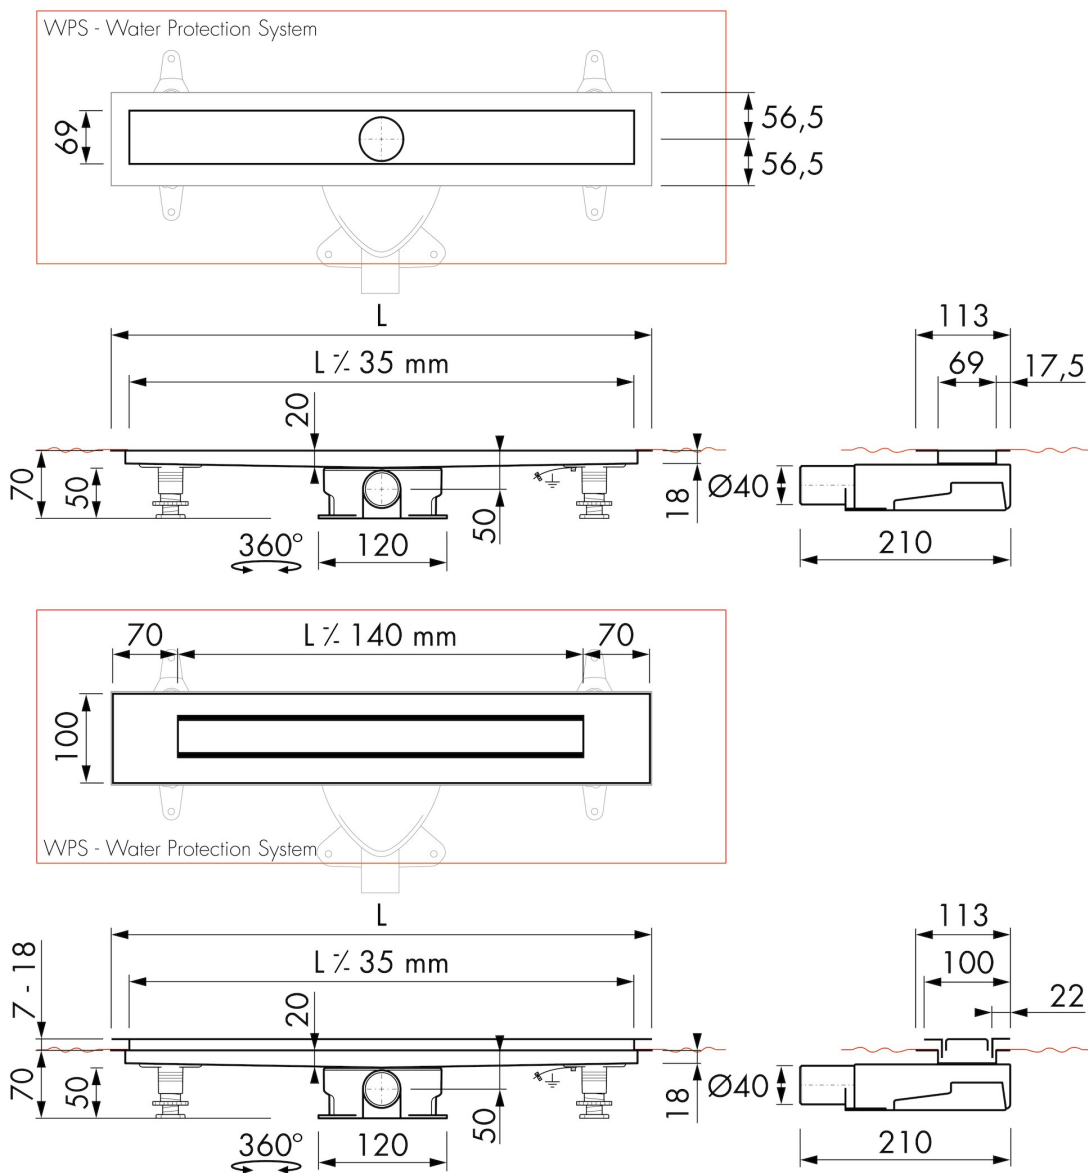

GENERAL

Serie	Modulo Design Z-4
Name	Modulo Design Z-4
Model	Rectangular shower drain
Length (mm)	800, 900, 1000, 1200
Product type	Complete
Application	New construction, Renovation
Certification	DIN 18534

DRAINAGE

Max. drainage capacity entrance (l/min)	28
Max. drainage capacity wall (l/min)	33
Max. drainage capacity (l/min)	33

BUILT-IN SET

Pre-assembled sealing membrane	Included
Siphon features	Cleanable, Pivotal & adjustable, Height adjustable
Water seal height (mm)	28
Outlet	Horizontal (Vertical outlet optional)
Material siphon	ABS

DESIGN

Grate finish	Tile
Grate pattern	Zero / Closed
Grate width (mm)	46
Grate tile insert (mm)	N.A.
Adjustable grate	No
Frame type	TAF (Tile Adjustable Frame)
TAF Frame material	Stainless steel (304)
Design frame finish	Chrome-plated stainless steel
Frame width (mm)	100
Wheelchair accessible	Yes
Extension set available	No

ARTICLE CODE

800 mm	MTAFDZ4PT 800 / EDM2 800-35		
900 mm	MTAFDZ4PT 900 / EDM2 900-35		
1000 mm	MTAFDZ4PT 1000 / EDM2 1000-35		
1200 mm	MTAFDZ4PT 1200 / EDM2 1200-35		

TECHNICAL DRAWINGS

Manufacturer

Easy Sanitary Solutions
 Nijverheidsstraat 60 | 7575 BK Oldenzaal | The Netherlands
 T. +31 (0)541 200 800 | F. +31 (0)541 200 899
 info@esspost.com | www.easydrain.com