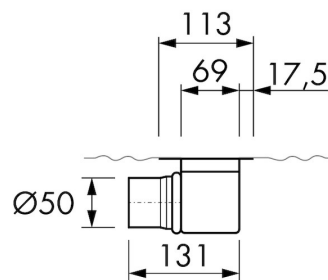

DESIGN

Grate finish	Tile
Grate pattern	Zero / Closed
Grate width (mm)	46
Grate tile insert (mm)	N.A.
Adjustable grate	No
Frame type	TAF (Tile Adjustable Frame)
TAF Frame material	Stainless steel (304)
Design frame finish	Chrome-plated stainless steel
Frame width (mm)	100
Wheelchair accessible	Yes
Extension set available	No

ARTICLE CODE

800 mm	MTAFDZ4PT 800 / EDM1 800-50		
900 mm	MTAFDZ4PT 900 / EDM1 900-50		
1000 mm	MTAFDZ4PT 1000 / EDM1 1000-50		
1200 mm	MTAFDZ4PT 1200 / EDM1 1200-50		

TECHNICAL DRAWINGS

Manufacturer

Easy Sanitary Solutions
 Nijverheidsstraat 60 | 7575 BK Oldenzaal | The Netherlands
 T. +31 (0)541 200 800 | F. +31 (0)541 200 899
 info@esspost.com | www.easydrain.com