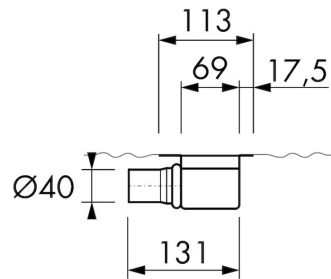

DESIGN

Grate finish	Tile
Grate pattern	Zero / Closed
Grate width (mm)	46
Grate tile insert (mm)	N.A.
Adjustable grate	No
Frame type	TAF (Tile Adjustable Frame)
TAF Frame material	Stainless steel (304)
Design frame finish	Chrome-plated stainless steel
Frame width (mm)	100
Wheelchair accessible	Yes
Extension set available	No

ARTICLE CODE

800 mm	MTAFDZ4PT 800 / EDM1 800-30		
900 mm	MTAFDZ4PT 900 / EDM1 900-30		
1000 mm	MTAFDZ4PT 1000 / EDM1 1000-30		
1200 mm	MTAFDZ4PT 1200 / EDM1 1200-30		

TECHNICAL DRAWINGS

Manufacturer

Easy Sanitary Solutions
 Nijverheidsstraat 60 | 7575 BK Oldenzaal | The Netherlands
 T. +31 (0)541 200 800 | F. +31 (0)541 200 899
 info@esspost.com | www.easydrain.com