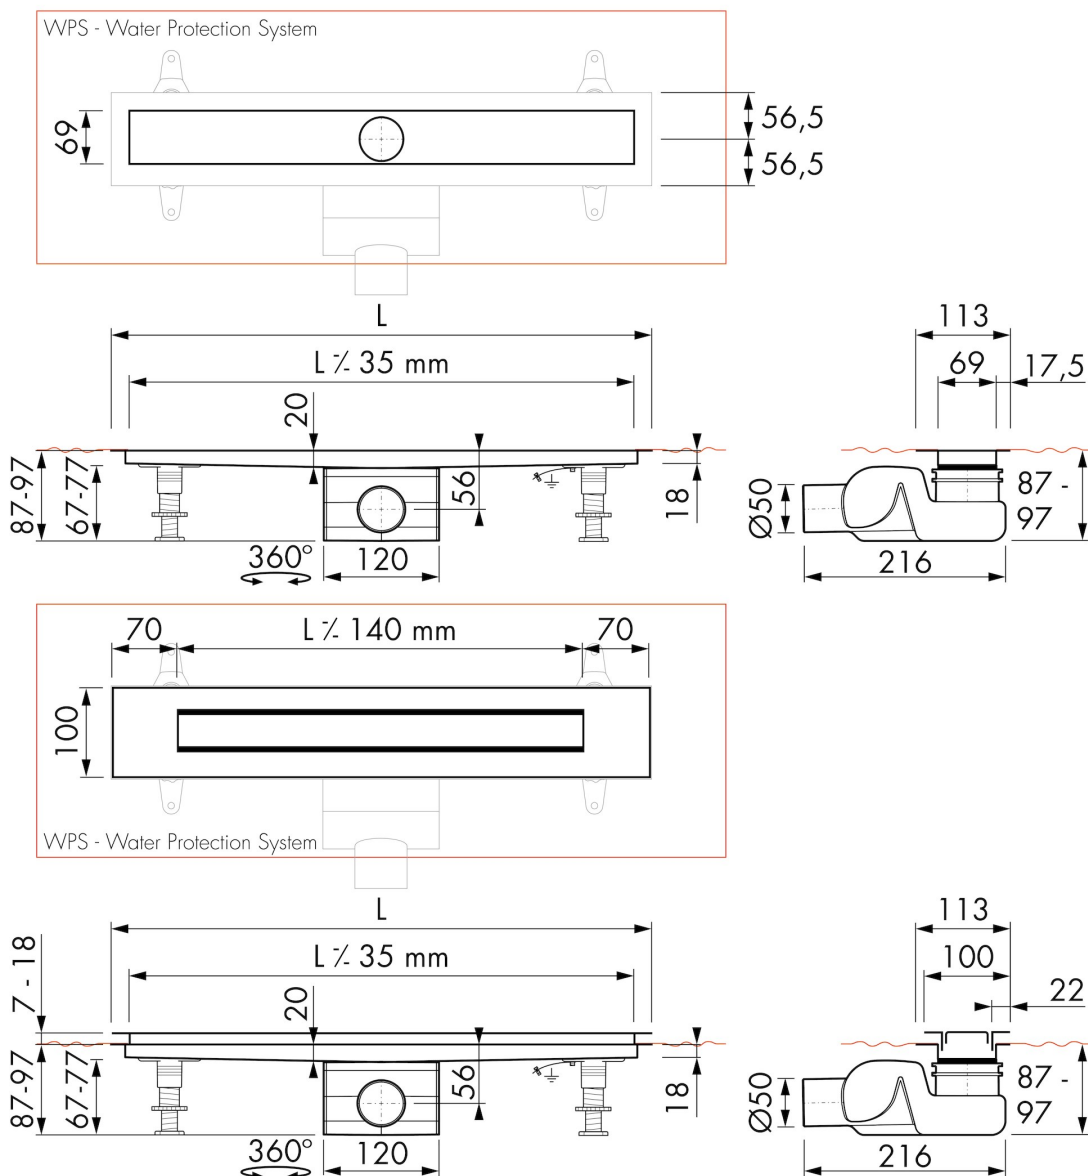

GENERAL

Serie	Modulo Design Z-4
Name	Modulo Design Z-4
Model	Rectangular shower drain
Length (mm)	800, 900, 1000, 1200
Product type	Complete
Application	New construction, Renovation
Certification	DIN 18534, ETAG-022

DRAINAGE

Max. drainage capacity entrance (l/min)	33
Max. drainage capacity wall (l/min)	41
Max. drainage capacity (l/min)	41

BUILT-IN SET

Pre-assembled sealing membrane	Included
Siphon features	Cleanable, Pivotal & adjustable, Height adjustable
Water seal height (mm)	50
Outlet	Horizontal (Vertical outlet optional)
Material siphon	Polypropylene (PP)

DESIGN

Grate finish	Tile
Grate pattern	Zero / Closed
Grate width (mm)	46
Grate tile insert (mm)	12
Adjustable grate	No
Frame type	TAF (Tile Adjustable Frame)
TAF Frame material	Stainless steel (304)
Design frame finish	Brushed stainless steel
Frame width (mm)	100
Wheelchair accessible	Yes
Extension set available	No

ARTICLE CODE

800 mm	MTAFDZ4MT 800 / EDM2 800-50		
900 mm	MTAFDZ4MT 900 / EDM2 900-50		
1000 mm	MTAFDZ4MT 1000 / EDM2 1000-50		
1200 mm	MTAFDZ4MT 1200 / EDM2 1200-50		

TECHNICAL DRAWINGS

Manufacturer

Easy Sanitary Solutions
 Nijverheidsstraat 60 | 7575 BK Oldenzaal | The Netherlands
 T. +31 (0)541 200 800 | F. +31 (0)541 200 899
 info@esspost.com | www.easydrain.com