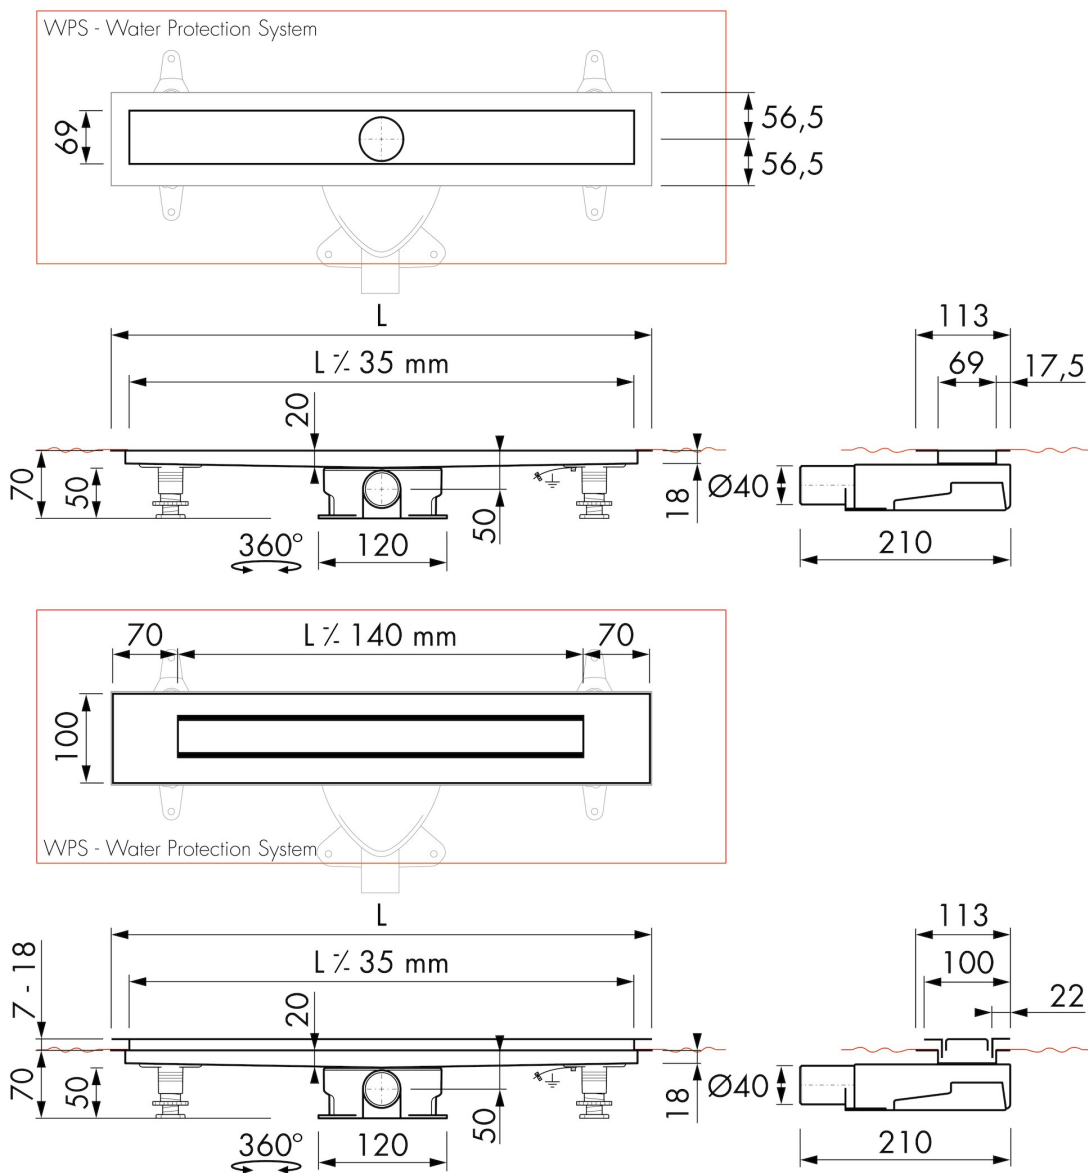

GENERAL

Serie	Modulo Design Z-4
Name	Modulo Design Z-4
Model	Rectangular shower drain
Length (mm)	800, 900, 1000, 1200
Product type	Complete
Application	New construction, Renovation
Certification	DIN 18534

DRAINAGE

Max. drainage capacity entrance (l/min)	28
Max. drainage capacity wall (l/min)	33
Max. drainage capacity (l/min)	33

BUILT-IN SET

Pre-assembled sealing membrane	Included
Siphon features	Cleanable, Pivotal & adjustable, Height adjustable
Water seal height (mm)	28
Outlet	Horizontal (Vertical outlet optional)
Material siphon	ABS

DESIGN

Grate finish	Brushed stainless steel
Grate pattern	Zero / Closed
Grate width (mm)	46
Grate tile insert (mm)	N.A.
Adjustable grate	No
Frame type	TAF (Tile Adjustable Frame)
TAF Frame material	Stainless steel (304)
Design frame finish	Chrome-plated stainless steel
Frame width (mm)	100
Wheelchair accessible	Yes
Extension set available	No

ARTICLE CODE

800 mm	MTAFDZ4PZM 800 / EDM2 800-35		
900 mm	MTAFDZ4PZM 900 / EDM2 900-35		
1000 mm	MTAFDZ4PZM 1000 / EDM2 1000-35		
1200 mm	MTAFDZ4PZM 1200 / EDM2 1200-35		

TECHNICAL DRAWINGS

Manufacturer

Easy Sanitary Solutions
 Nijverheidsstraat 60 | 7575 BK Oldenzaal | The Netherlands
 T. +31 (0)541 200 800 | F. +31 (0)541 200 899
 info@esspost.com | www.easydrain.com