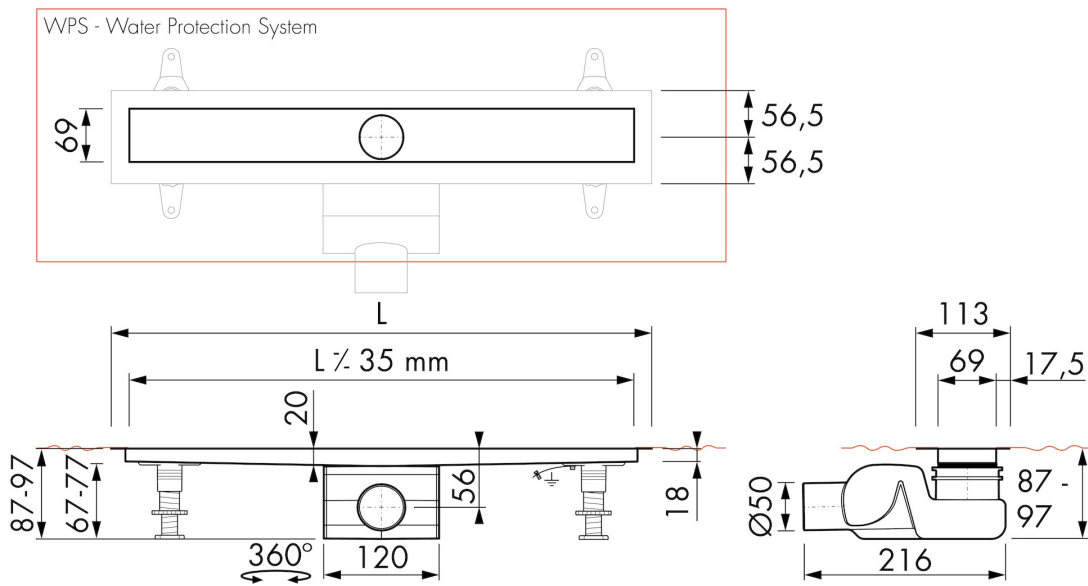

FEATURES

- Drainage capacity - according to EN 1253
- Siphon - Easy to clean
- Supplied as - Complete set
- Tile Adjustable Frame - Height adjustable 7 - 18 mm
- Water Protection System - 10-year warranty
- Available lengths - 800 - 1200 mm

DESIGN

Grate finish	White glass
Grate pattern	Zero / Closed
Grate width (mm)	46
Grate tile insert (mm)	N.A.
Adjustable grate	No
Frame type	TAF (Tile Adjustable Frame)
TAF Frame material	Stainless steel (304)
Design frame finish	Chrome-plated stainless steel
Frame width (mm)	81
Wheelchair accessible	No
Extension set available	No

ARTICLE CODE

800 mm	MTAFDZ3PGW 800 / EDM2 800-50		
900 mm	MTAFDZ3PGW 900 / EDM2 900-50		
1000 mm	MTAFDZ3PGW 1000 / EDM2 1000-50		
1200 mm	MTAFDZ3PGW 1200 / EDM2 1200-50		

TECHNICAL DRAWINGS

Manufacturer

Easy Sanitary Solutions
 Nijverheidsstraat 60 | 7575 BK Oldenzaal | The Netherlands
 T. +31 (0)541 200 800 | F. +31 (0)541 200 899
 info@esspost.com | www.easydrain.com