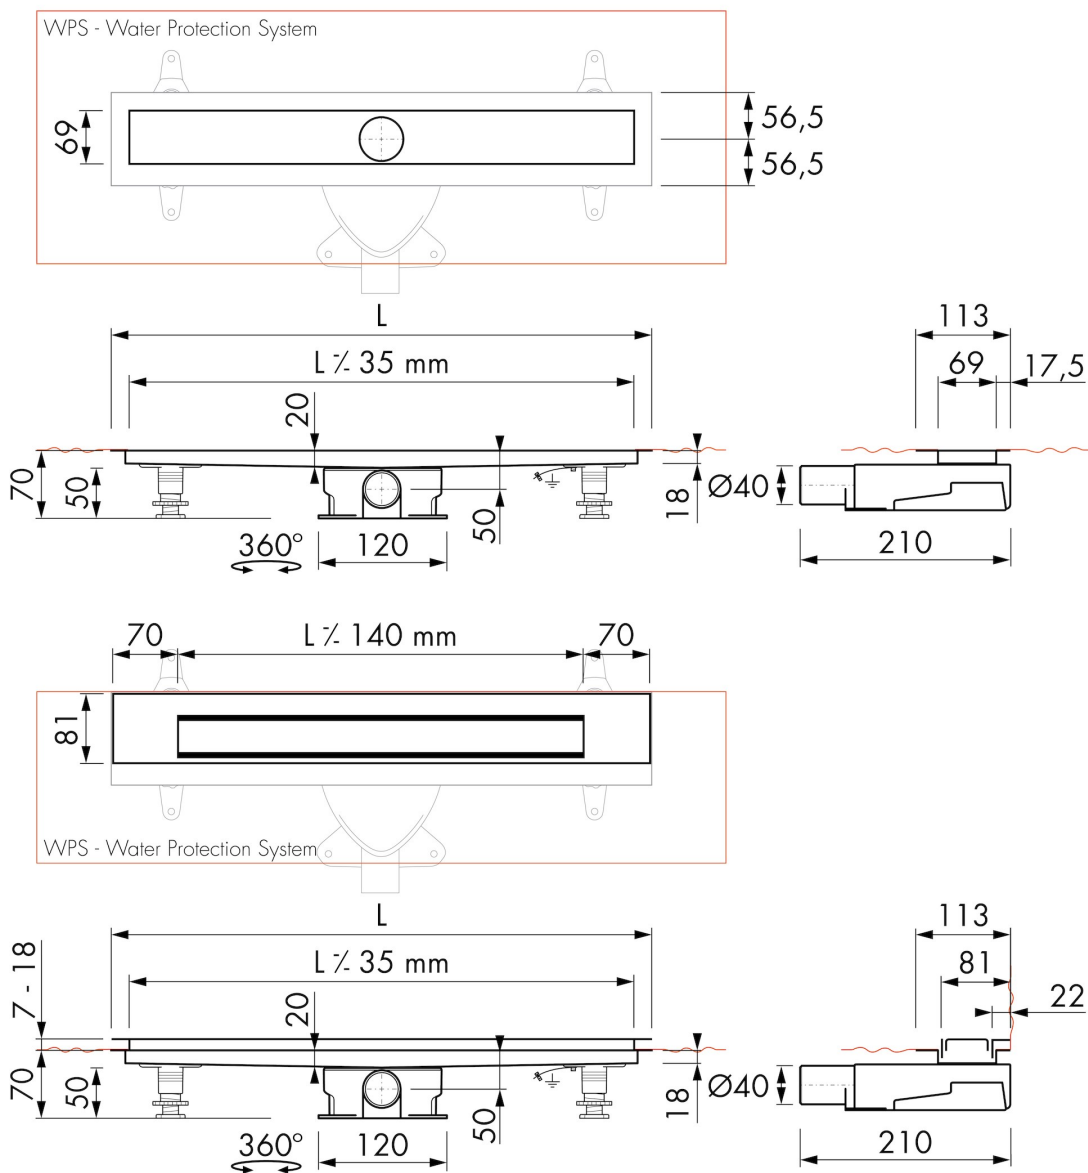

DRAINAGE

Max. drainage capacity entrance (l/min)	28
Max. drainage capacity wall (l/min)	33
Max. drainage capacity (l/min)	33

BUILT-IN SET

Pre-assembled sealing membrane	Included
Siphon features	Cleanable, Pivotal & adjustable, Height adjustable
Water seal height (mm)	28
Outlet	Horizontal (Vertical outlet optional)
Material siphon	ABS

DESIGN

Grate finish	White glass
Grate pattern	Zero / Closed
Grate width (mm)	46
Grate tile insert (mm)	N.A.
Adjustable grate	No
Frame type	TAF (Tile Adjustable Frame)
TAF Frame material	Stainless steel (304)
Design frame finish	Chrome-plated stainless steel
Frame width (mm)	81
Wheelchair accessible	No
Extension set available	No

ARTICLE CODE

800 mm	MTAFDZ3PGW 800 / EDM2 800-35		
900 mm	MTAFDZ3PGW 900 / EDM2 900-35		
1000 mm	MTAFDZ3PGW 1000 / EDM2 1000-35		
1200 mm	MTAFDZ3PGW 1200 / EDM2 1200-35		

TECHNICAL DRAWINGS

Manufacturer

Easy Sanitary Solutions
 Nijverheidsstraat 60 | 7575 BK Oldenzaal | The Netherlands
 T. +31 (0)541 200 800 | F. +31 (0)541 200 899
 info@esspost.com | www.easydrain.com