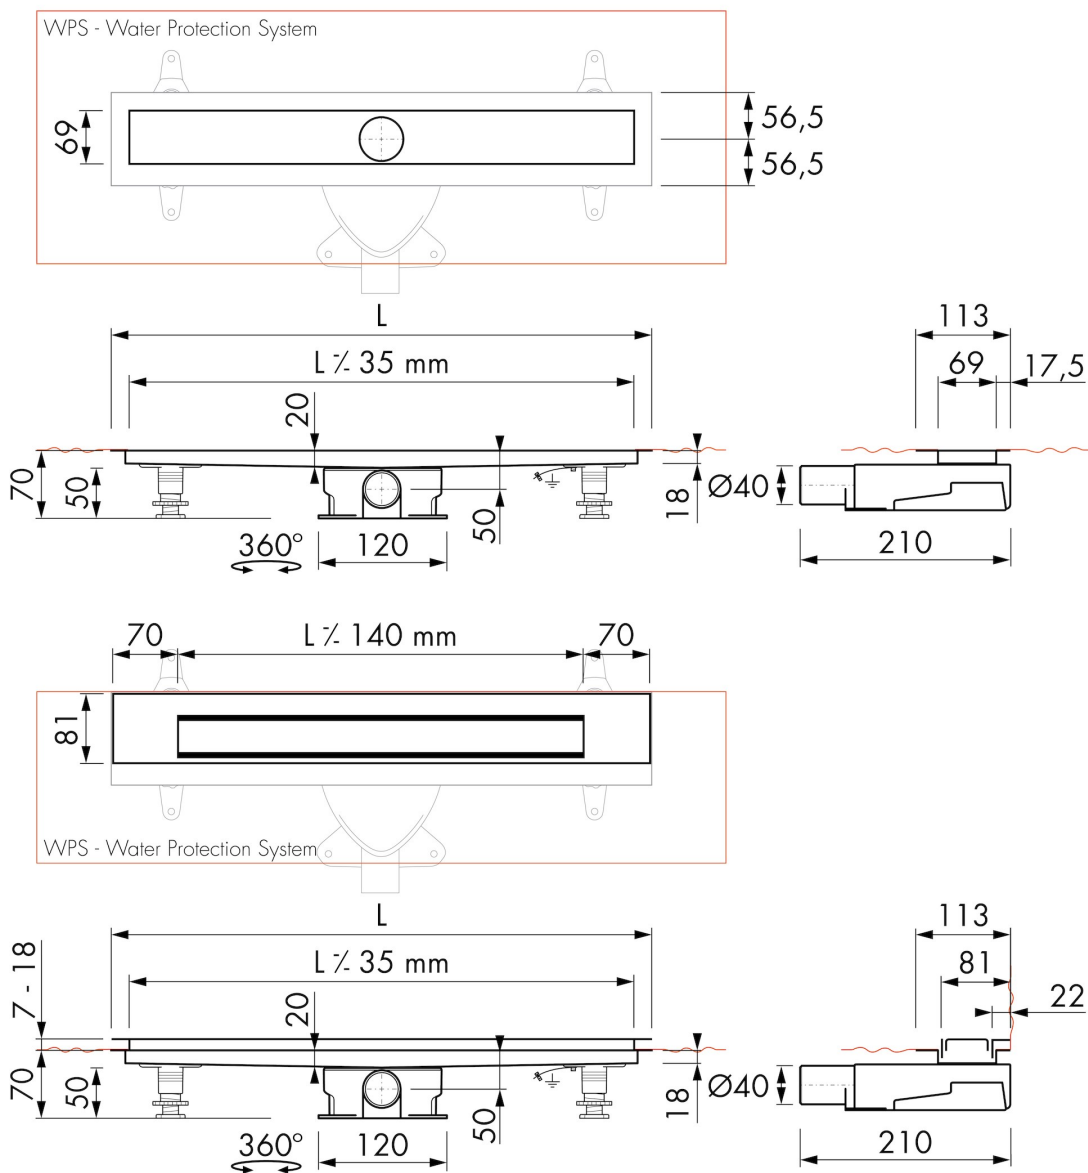

DRAINAGE

Max. drainage capacity entrance (l/min)	28
Max. drainage capacity wall (l/min)	33
Max. drainage capacity (l/min)	33

BUILT-IN SET

Pre-assembled sealing membrane	Included
Siphon features	Cleanable, Pivotal & adjustable, Height adjustable
Water seal height (mm)	28
Outlet	Horizontal (Vertical outlet optional)
Material siphon	ABS

DESIGN

Grate finish	Tile
Grate pattern	Zero / Closed
Grate width (mm)	46
Grate tile insert (mm)	12
Adjustable grate	No
Frame type	TAF (Tile Adjustable Frame)
TAF Frame material	Stainless steel (304)
Design frame finish	Brushed stainless steel
Frame width (mm)	81
Wheelchair accessible	Yes
Extension set available	No

ARTICLE CODE

800 mm	MTAFDZ3MT 800 / EDM2 800-35		
900 mm	MTAFDZ3MT 900 / EDM2 900-35		
1000 mm	MTAFDZ3MT 1000 / EDM2 1000-35		
1200 mm	MTAFDZ3MT 1200 / EDM2 1200-35		

TECHNICAL DRAWINGS

Manufacturer

Easy Sanitary Solutions
 Nijverheidsstraat 60 | 7575 BK Oldenzaal | The Netherlands
 T. +31 (0)541 200 800 | F. +31 (0)541 200 899
 info@esspost.com | www.easydrain.com