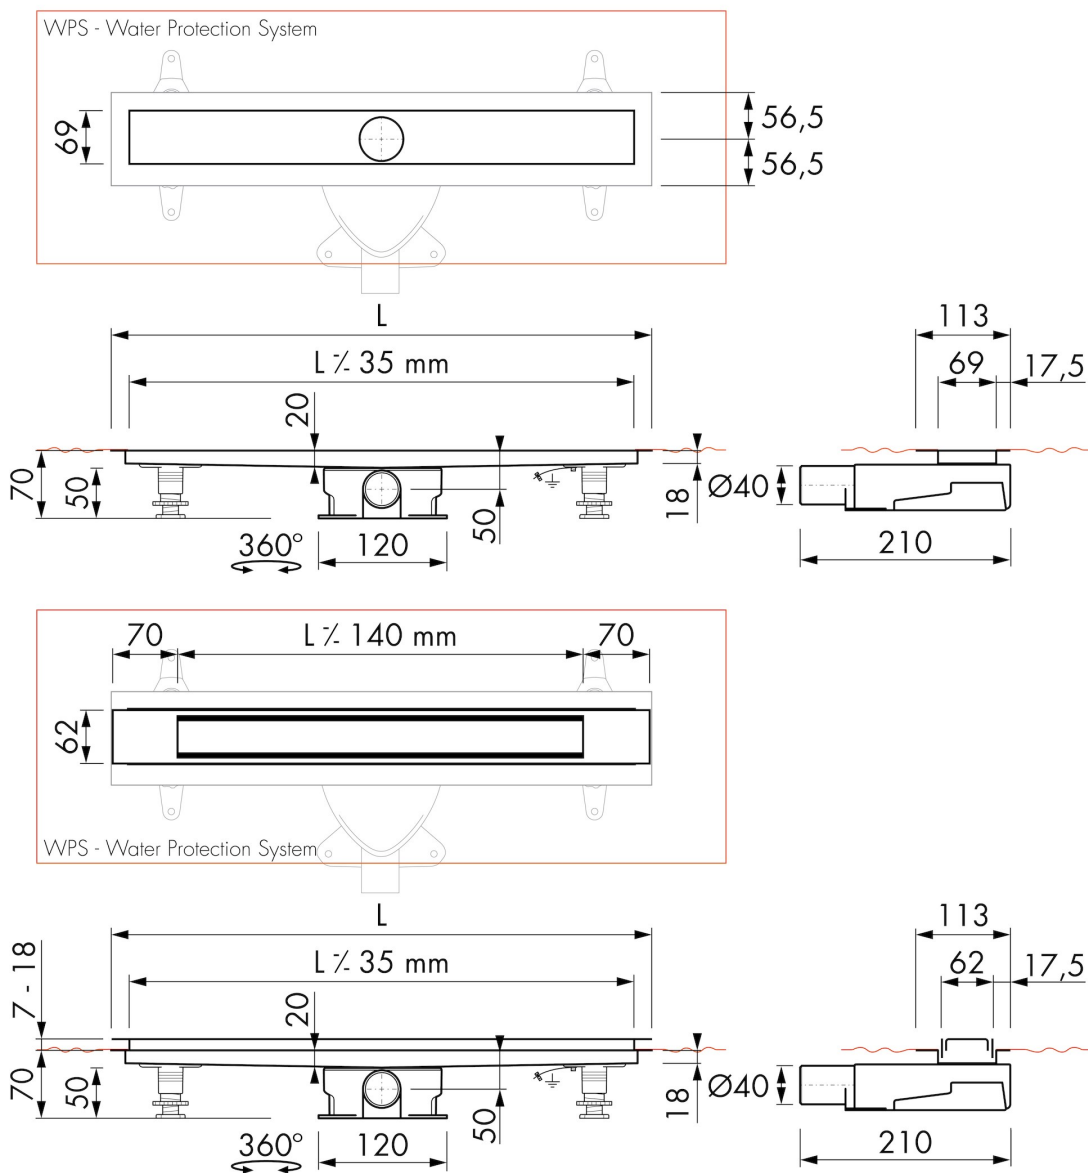

GENERAL

Serie	Modulo Design Z-2
Name	Modulo Design Z-2
Model	Rectangular shower drain
Length (mm)	800, 900, 1000, 1200
Product type	Complete
Application	New construction, Renovation
Certification	DIN 18534

DRAINAGE

Max. drainage capacity entrance (l/min)	28
Max. drainage capacity wall (l/min)	33
Max. drainage capacity (l/min)	33

BUILT-IN SET

Pre-assembled sealing membrane	Included
Siphon features	Cleanable, Pivotal & adjustable, Height adjustable
Water seal height (mm)	28
Outlet	Horizontal (Vertical outlet optional)
Material siphon	ABS

DESIGN

Grate finish	Brushed stainless steel
Grate pattern	Zero / Closed
Grate width (mm)	46
Grate tile insert (mm)	N.A.
Adjustable grate	No
Frame type	TAF (Tile Adjustable Frame)
TAF Frame material	Stainless steel (304)
Design frame finish	Brushed stainless steel
Frame width (mm)	62
Wheelchair accessible	Yes
Extension set available	No

ARTICLE CODE

800 mm	MTAFDZ2MZM 800 / EDM2 800-35		
900 mm	MTAFDZ2MZM 900 / EDM2 900-35		
1000 mm	MTAFDZ2MZM 1000 / EDM2 1000-35		
1200 mm	MTAFDZ2MZM 1200 / EDM2 1200-35		

TECHNICAL DRAWINGS

Manufacturer

Easy Sanitary Solutions
 Nijverheidsstraat 60 | 7575 BK Oldenzaal | The Netherlands
 T. +31 (0)541 200 800 | F. +31 (0)541 200 899
 info@esspost.com | www.easydrain.com