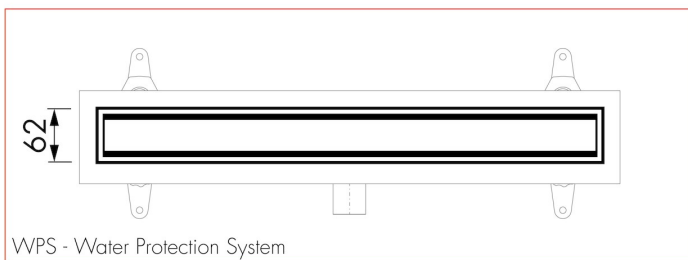

ARTICLE CODE

700 mm	EDM1TAFGW700-50		
800 mm	EDM1TAFGW800-50		
900 mm	EDM1TAFGW900-50		

TECHNICAL DRAWINGS

Manufacturer

Easy Sanitary Solutions
Nijverheidsstraat 60 | 7575 BK Oldenzaal | The Netherlands
T. +31 (0)541 200 800 | F. +31 (0)541 200 899
info@esspost.com | www.easydrain.com

Contact

Easy Sanitary Solutions
Nijverheidsstraat 60 | 7575 BK Oldenzaal | The Netherlands
T. +31 (0)541 200 800 | F. +31 (0)541 200 899
sales@esspost.com | www.easydrain.com