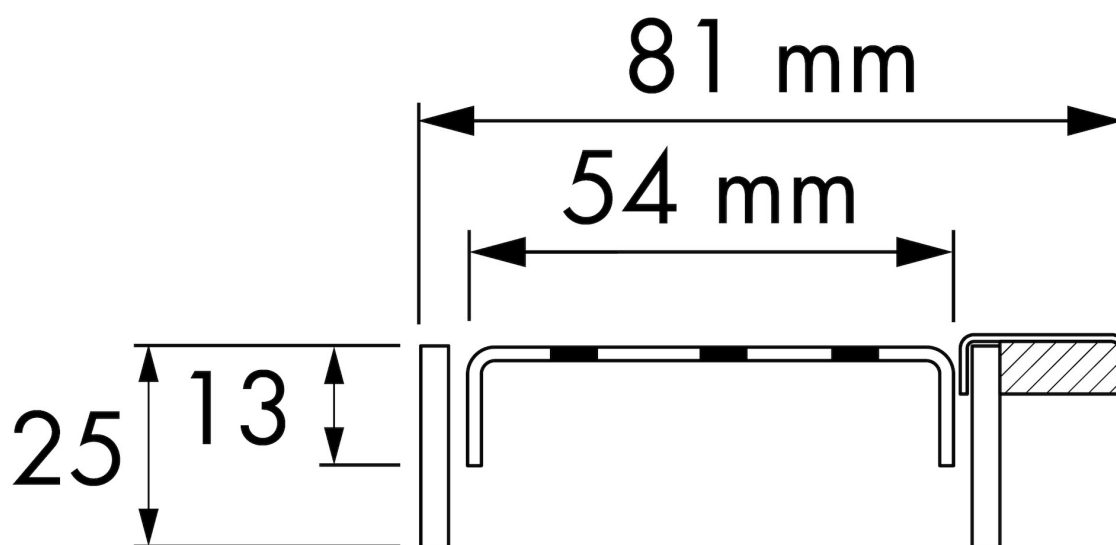

ARTICLE CODE

500 mm	MLM-500		
600 mm	MLM-600		
700 mm	MLM-700		
800 mm	MLM-800		
900 mm	MLM-900		
1000 mm	MLM-1000		
1100 mm	MLM-1100		
1200 mm	MLM-1200		

TECHNICAL DRAWINGS

Manufacturer

Easy Sanitary Solutions
Nijverheidsstraat 60 | 7575 BK Oldenzaal | The Netherlands
T. +31 (0)541 200 800 | F. +31 (0)541 200 899
info@esspost.com | www.easydrain.com

Contact

Easy Sanitary Solutions
Nijverheidsstraat 60 | 7575 BK Oldenzaal | The Netherlands
T. +31 (0)541 200 800 | F. +31 (0)541 200 899
sales@esspost.com | www.easydrain.com