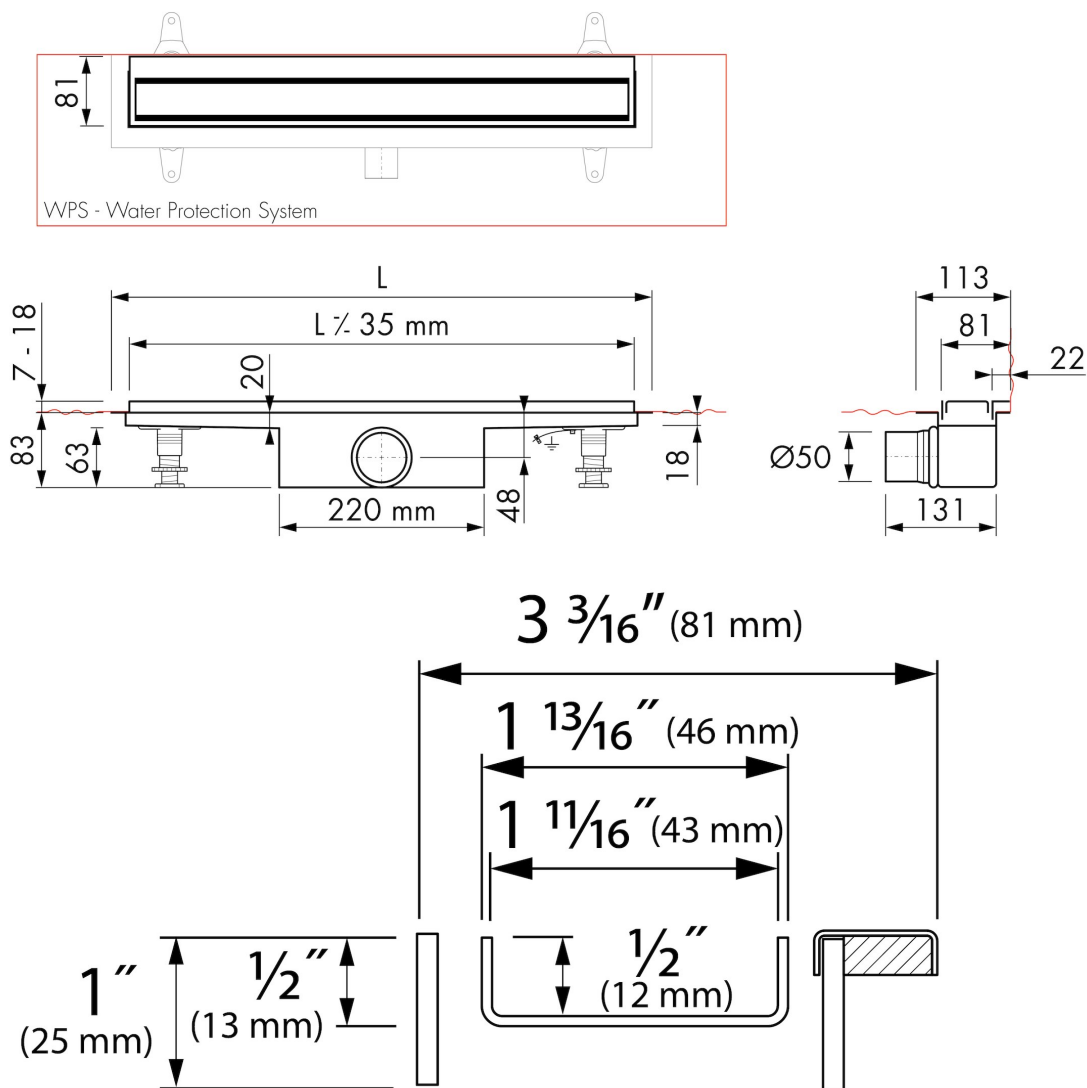

ARTICLE CODE

500 mm	MLWZT 500 / EDM1 500-50	1500 mm	MLWZT 1500 / EDM1 1500-50
600 mm	MLWZT 600 / EDM1 600-50	1800 mm	MLWZT 1800 / EDM1 1800-50
700 mm	MLWZT 700 / EDM1 700-50		
800 mm	MLWZT 800 / EDM1 800-50		
900 mm	MLWZT 900 / EDM1 900-50		
1000 mm	MLWZT 1000 / EDM1 1000-50		
1100 mm	MLWZT 1100 / EDM1 1100-50		
1200 mm	MLWZT 1200 / EDM1 1200-50		

TECHNICAL DRAWINGS

Manufacturer

Easy Sanitary Solutions
Nijverheidsstraat 60 | 7575 BK Oldenzaal | The Netherlands
T. +31 (0)541 200 800 | F. +31 (0)541 200 899
info@esspost.com | www.easydrain.com

Contact

Easy Sanitary Solutions
Nijverheidsstraat 60 | 7575 BK Oldenzaal | The Netherlands
T. +31 (0)541 200 800 | F. +31 (0)541 200 899
sales@esspost.com | www.easydrain.com