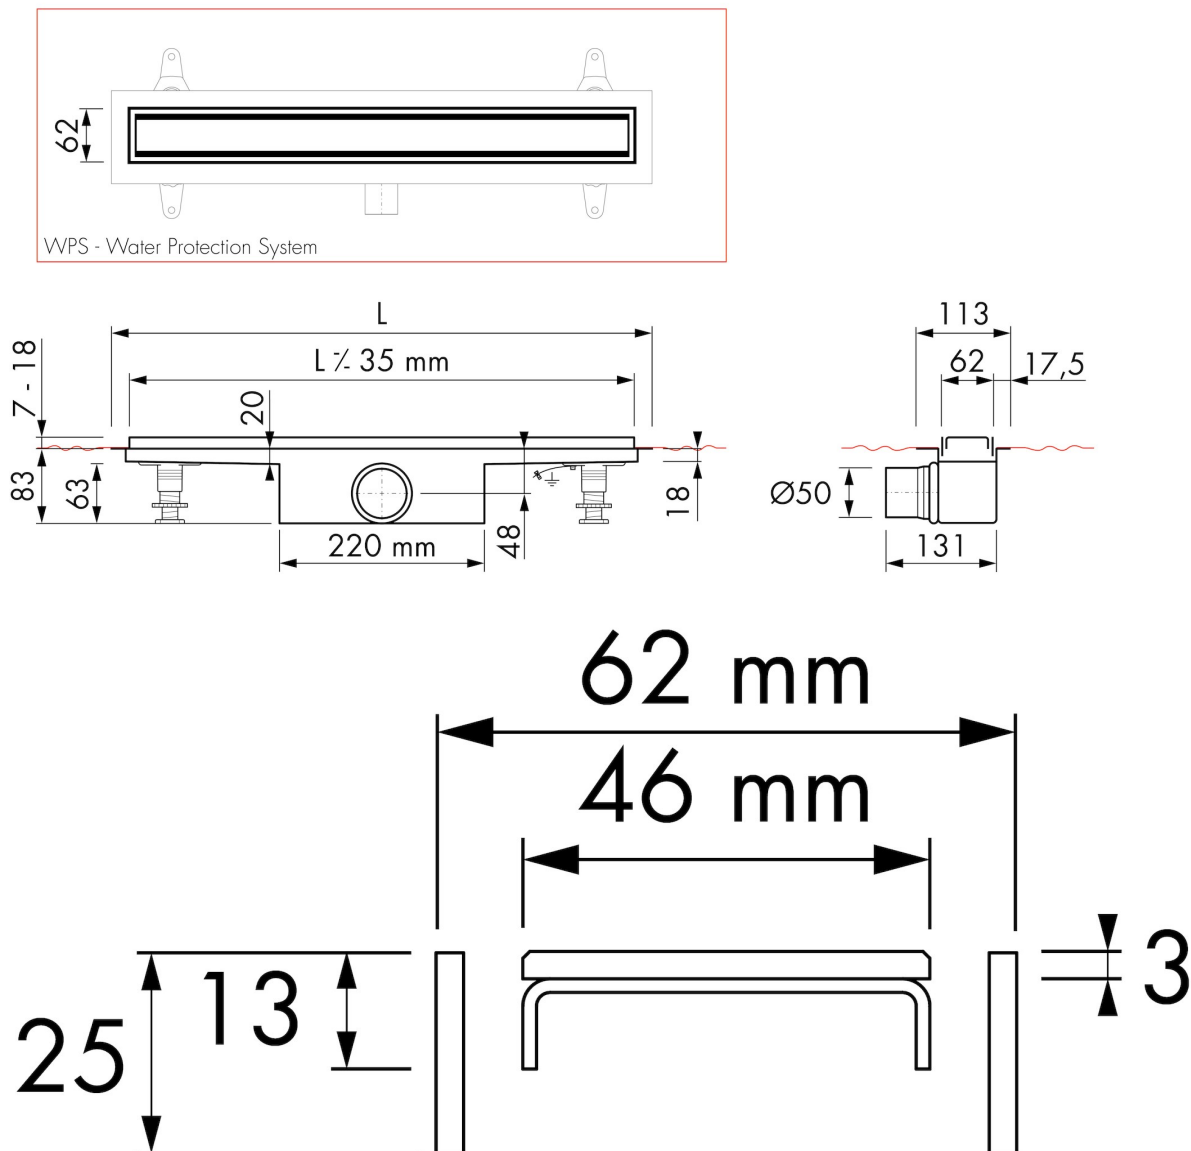

ARTICLE CODE

500 mm	MLGG 500 / EDM1 500-50		
600 mm	MLGG 600 / EDM1 600-50		
700 mm	MLGG 700 / EDM1 700-50		
800 mm	MLGG 800 / EDM1 800-50		
900 mm	MLGG 900 / EDM1 900-50		
1000 mm	MLGG 1000 / EDM1 1000-50		
1100 mm	MLGG 1100 / EDM1 1100-50		
1200 mm	MLGG 1200 / EDM1 1200-50		

TECHNICAL DRAWINGS

Manufacturer

Easy Sanitary Solutions
Nijverheidsstraat 60 | 7575 BK Oldenzaal | The Netherlands
T. +31 (0)541 200 800 | F. +31 (0)541 200 899
info@esspost.com | www.easydrain.com

Contact

Easy Sanitary Solutions
Nijverheidsstraat 60 | 7575 BK Oldenzaal | The Netherlands
T. +31 (0)541 200 800 | F. +31 (0)541 200 899
sales@esspost.com | www.easydrain.com