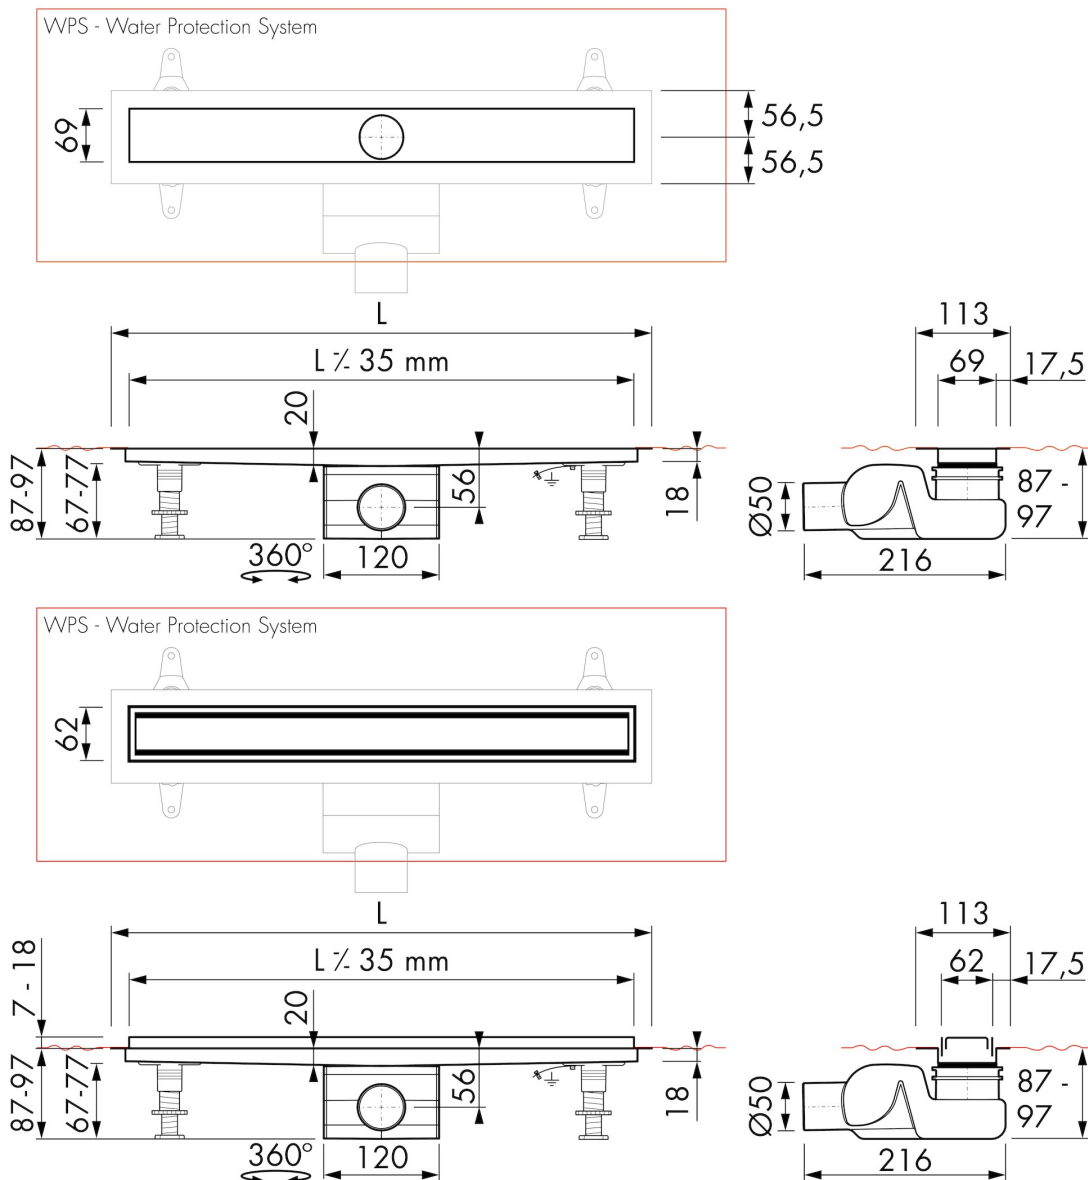

ARTICLE CODE

500 mm	MLGW 500 / EDM2 500-50		
600 mm	MLGW 600 / EDM2 600-50		
700 mm	MLGW 700 / EDM2 700-50		
800 mm	MLGW 800 / EDM2 800-50		
900 mm	MLGW 900 / EDM2 900-50		
1000 mm	MLGW 1000 / EDM2 1000-50		
1100 mm	MLGW 1100 / EDM2 1100-50		
1200 mm	MLGW 1200 / EDM2 1200-50		

TECHNICAL DRAWINGS

Manufacturer

Easy Sanitary Solutions
Nijverheidsstraat 60 | 7575 BK Oldenzaal | The Netherlands
T. +31 (0)541 200 800 | F. +31 (0)541 200 899
info@esspost.com | www.easydrain.com

Contact

Easy Sanitary Solutions
Nijverheidsstraat 60 | 7575 BK Oldenzaal | The Netherlands
T. +31 (0)541 200 800 | F. +31 (0)541 200 899
sales@esspost.com | www.easydrain.com