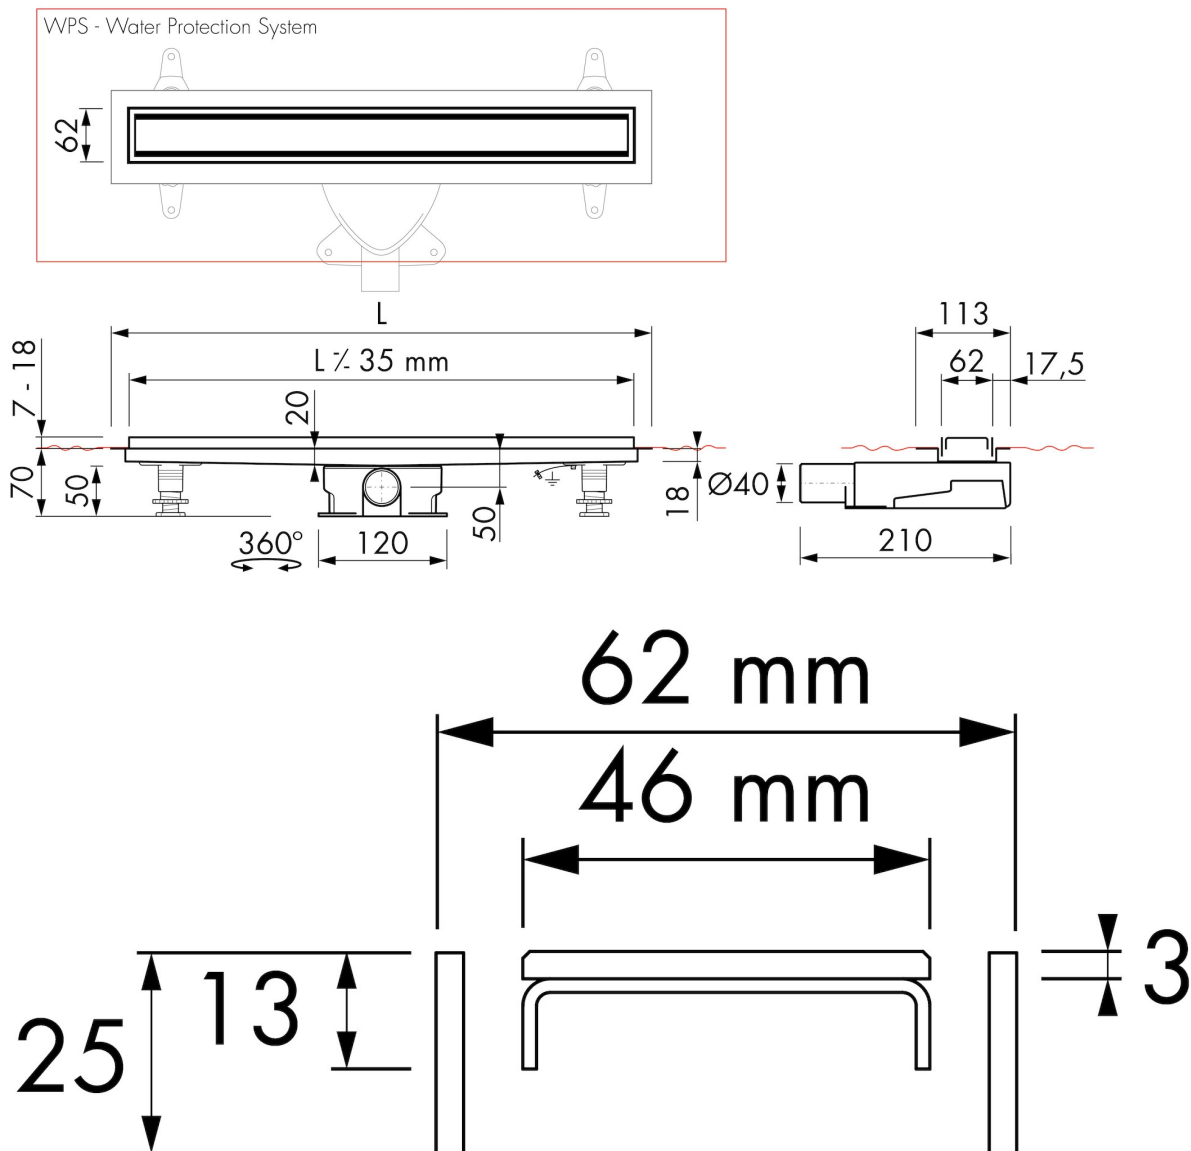

ARTICLE CODE

500 mm	MLGW 500 / EDM2 500-35		
600 mm	MLGW 600 / EDM2 600-35		
700 mm	MLGW 700 / EDM2 700-35		
800 mm	MLGW 800 / EDM2 800-35		
900 mm	MLGW 900 / EDM2 900-35		
1000 mm	MLGW 1000 / EDM2 1000-35		
1100 mm	MLGW 1100 / EDM2 1100-35		
1200 mm	MLGW 1200 / EDM2 1200-35		

TECHNICAL DRAWINGS

Manufacturer

Easy Sanitary Solutions
Nijverheidsstraat 60 | 7575 BK Oldenzaal | The Netherlands
T. +31 (0)541 200 800 | F. +31 (0)541 200 899
info@esspost.com | www.easydrain.com

Contact

Easy Sanitary Solutions
Nijverheidsstraat 60 | 7575 BK Oldenzaal | The Netherlands
T. +31 (0)541 200 800 | F. +31 (0)541 200 899
sales@esspost.com | www.easydrain.com