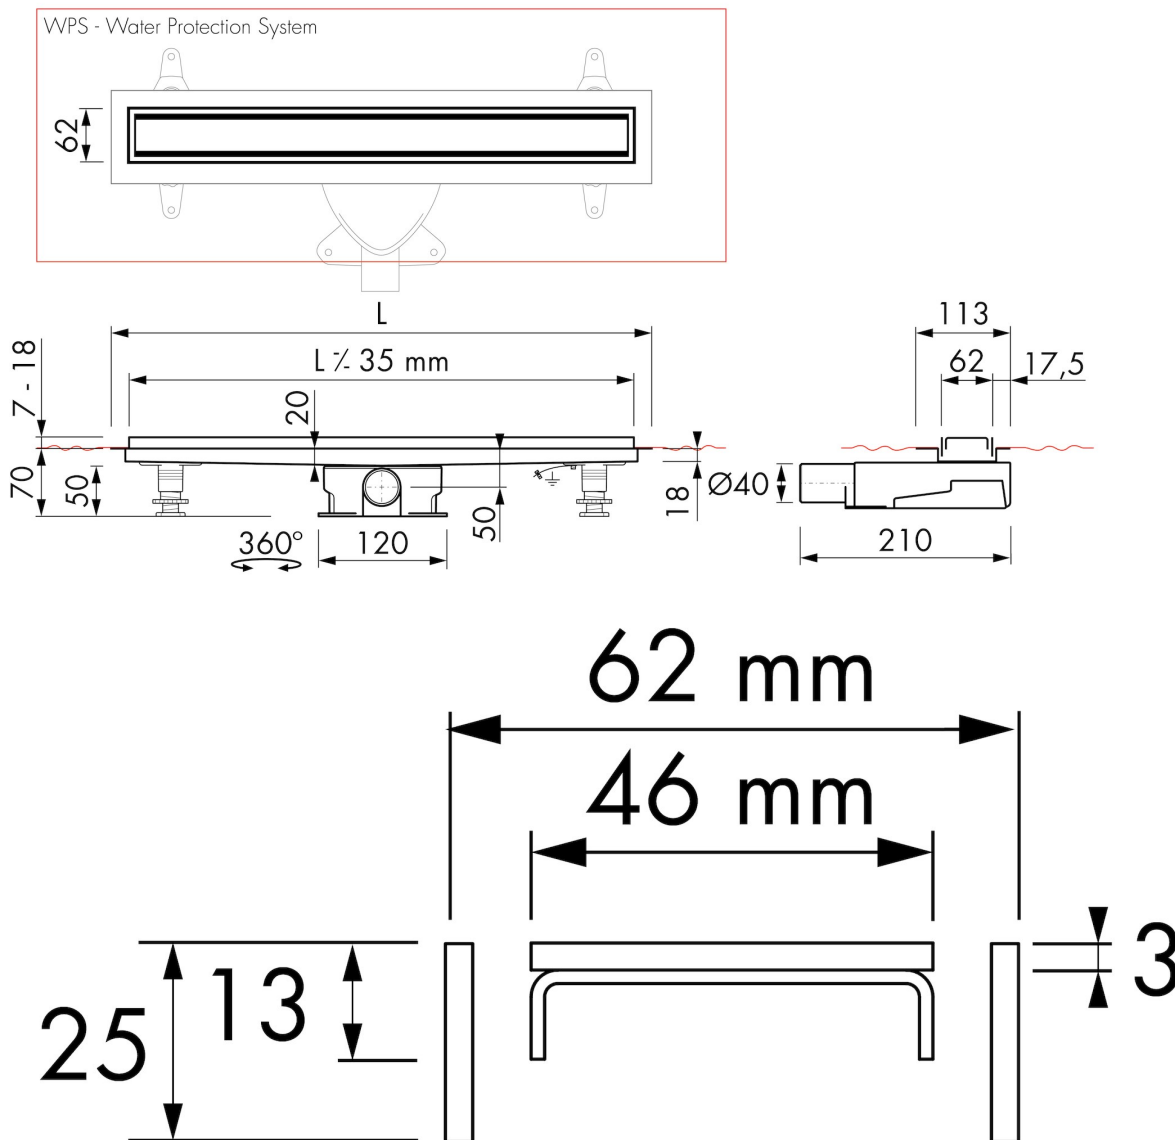

ARTICLE CODE

500 mm	MLZ+P 500 / EDM2 500-35		
600 mm	MLZ+P 600 / EDM2 600-35		
700 mm	MLZ+P 700 / EDM2 700-35		
800 mm	MLZ+P 800 / EDM2 800-35		
900 mm	MLZ+P 900 / EDM2 900-35		
1000 mm	MLZ+P 1000 / EDM2 1000-35		
1100 mm	MLZ+P 1100 / EDM2 1100-35		
1200 mm	MLZ+P 1200 / EDM2 1200-35		

TECHNICAL DRAWINGS

Manufacturer

Easy Sanitary Solutions
Nijverheidsstraat 60 | 7575 BK Oldenzaal | The Netherlands
T. +31 (0)541 200 800 | F. +31 (0)541 200 899
info@esspost.com | www.easydrain.com

Contact

Easy Sanitary Solutions
Nijverheidsstraat 60 | 7575 BK Oldenzaal | The Netherlands
T. +31 (0)541 200 800 | F. +31 (0)541 200 899
sales@esspost.com | www.easydrain.com