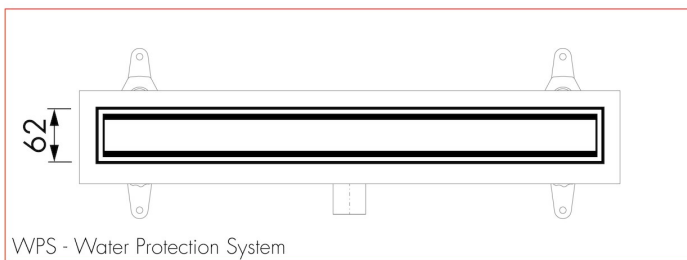

ARTICLE CODE

500 mm	MLZ+P 500 / EDM1 500-50		
600 mm	MLZ+P 600 / EDM1 600-50		
1000 mm	MLZ+P 1000 / EDM1 1000-50		
1100 mm	MLZ+P 1100 / EDM1 1100-50		
1200 mm	MLZ+P 1200 / EDM1 1200-50		

TECHNICAL DRAWINGS

Manufacturer

Easy Sanitary Solutions
Nijverheidsstraat 60 | 7575 BK Oldenzaal | The Netherlands
T. +31 (0)541 200 800 | F. +31 (0)541 200 899
info@esspost.com | www.easydrain.com

Contact

Easy Sanitary Solutions
Nijverheidsstraat 60 | 7575 BK Oldenzaal | The Netherlands
T. +31 (0)541 200 800 | F. +31 (0)541 200 899
sales@esspost.com | www.easydrain.com