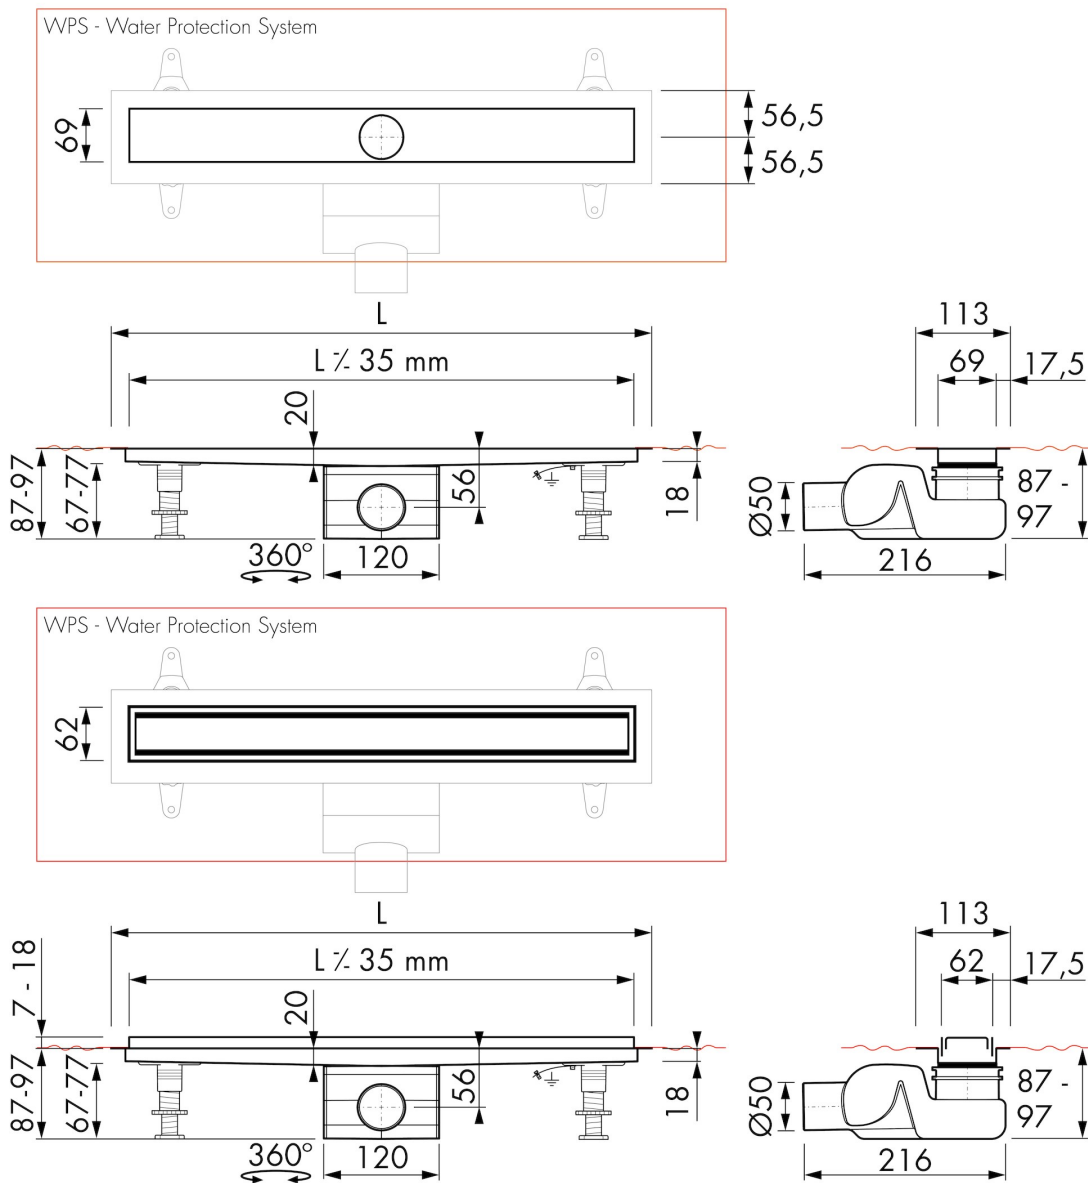

ARTICLE CODE

500 mm	MLC 500 / EDM2 500-50		
600 mm	MLC 600 / EDM2 600-50		
700 mm	MLC 700 / EDM2 700-50		
800 mm	MLC 800 / EDM2 800-50		
900 mm	MLC 900 / EDM2 900-50		
1000 mm	MLC 1000 / EDM2 1000-50		
1100 mm	MLC 1100 / EDM2 1100-50		
1200 mm	MLC 1200 / EDM2 1200-50		

TECHNICAL DRAWINGS

Manufacturer

Easy Sanitary Solutions
Nijverheidsstraat 60 | 7575 BK Oldenzaal | The Netherlands
T. +31 (0)541 200 800 | F. +31 (0)541 200 899
info@esspost.com | www.easydrain.com

Contact

Easy Sanitary Solutions
Nijverheidsstraat 60 | 7575 BK Oldenzaal | The Netherlands
T. +31 (0)541 200 800 | F. +31 (0)541 200 899
sales@esspost.com | www.easydrain.com