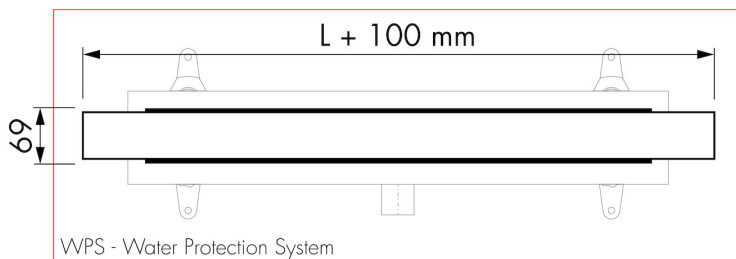

ARTICLE CODE

500 mm	MB-NAT-500-FL	1300 mm	MB-NAT-1300-FL
600 mm	MB-NAT-600-FL	1400 mm	MB-NAT-1400-FL
700 mm	MB-NAT-700-FL	1500 mm	MB-NAT-1500-FL
800 mm	MB-NAT-800-FL	1600 mm	MB-NAT-1600-FL
900 mm	MB-NAT-900-FL	1700 mm	MB-NAT-1700-FL
1000 mm	MB-NAT-1000-FL	1800 mm	MB-NAT-1800-FL
1100 mm	MB-NAT-1100-FL	1900 mm	MB-NAT-1900-FL
1200 mm	MB-NAT-1200-FL	2000 mm	MB-NAT-2000-FL

TECHNICAL DRAWINGS

Manufacturer

Easy Sanitary Solutions
Nijverheidsstraat 60 | 7575 BK Oldenzaal | The Netherlands
T. +31 (0)541 200 800 | F. +31 (0)541 200 899
info@esspost.com | www.easydrain.com

Contact

Easy Sanitary Solutions
Nijverheidsstraat 60 | 7575 BK Oldenzaal | The Netherlands
T. +31 (0)541 200 800 | F. +31 (0)541 200 899
sales@esspost.com | www.easydrain.com