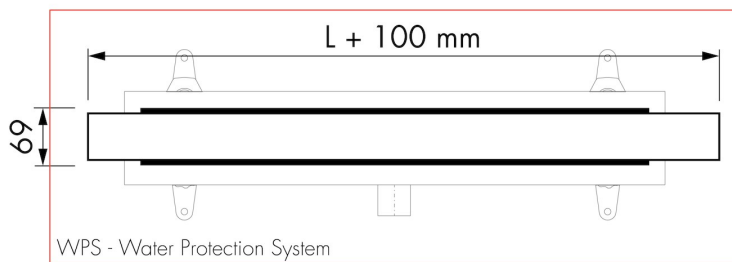

ARTICLE CODE

500 mm	MB-NAT-500-FL	1300 mm	MB-NAT-1300-FL
600 mm	MB-NAT-600-FL	1400 mm	MB-NAT-1400-FL
700 mm	MB-NAT-700-FL	1500 mm	MB-NAT-1500-FL
800 mm	MB-NAT-800-FL	1600 mm	MB-NAT-1600-FL
900 mm	MB-NAT-900-FL	1700 mm	MB-NAT-1700-FL
1000 mm	MB-NAT-1000-FL	1800 mm	MB-NAT-1800-FL
1100 mm	MB-NAT-1100-FL	1900 mm	MB-NAT-1900-FL
1200 mm	MB-NAT-1200-FL	2000 mm	MB-NAT-2000-FL

TECHNICAL DRAWINGS

Manufacturer

Easy Sanitary Solutions
Nijverheidsstraat 60 | 7575 BK Oldenzaal | The Netherlands
T. +31 (0)541 200 800 | F. +31 (0)541 200 899
info@esspost.com | www.easydrain.com

Contact

Easy Sanitary Solutions
Nijverheidsstraat 60 | 7575 BK Oldenzaal | The Netherlands
T. +31 (0)541 200 800 | F. +31 (0)541 200 899
sales@esspost.com | www.easydrain.com