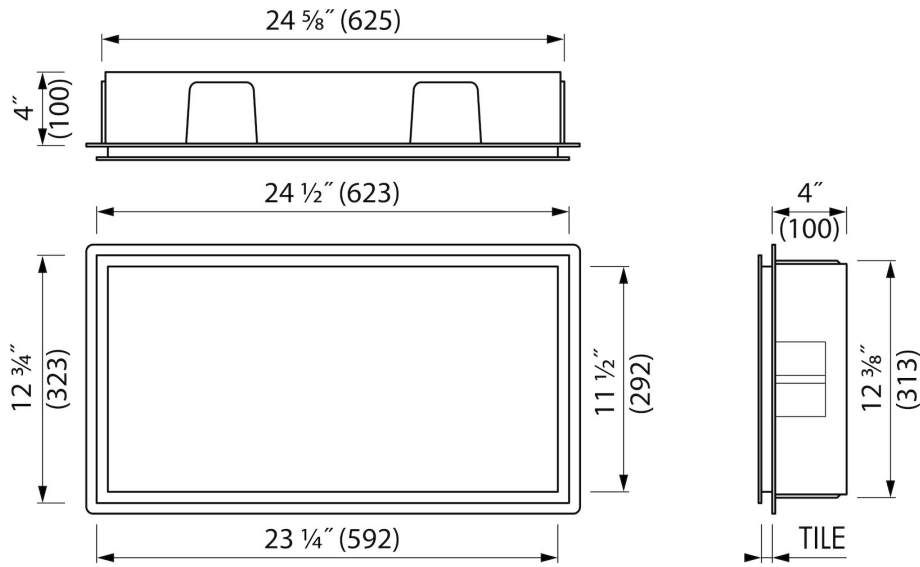

TECHNICAL DRAWINGS

Manufacturer

Easy Sanitary Solutions
Nijverheidsstraat 60 | 7575 BK Oldenzaal | The Netherlands
T. +31 (0)541 200 800 | F. +31 (0)541 200 899
info@esspost.com | www.easydrain.com

Contact

Easy Sanitary Solutions
Nijverheidsstraat 60 | 7575 BK Oldenzaal | The Netherlands
T. +31 (0)541 200 800 | F. +31 (0)541 200 899
sales@esspost.com | www.easydrain.com