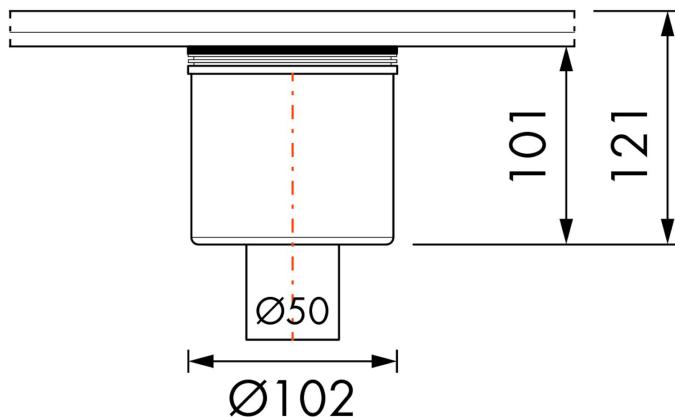

Easy Drain® EDMSI-3, WS-50 mm

Manufacturer

Easy Sanitary Solutions
Nijverheidsstraat 60 | 7575 BK Oldenzaal | The Netherlands
T. +31 (0)541 200 800 | F. +31 (0)541 200 899
info@esspost.com | www.easydrain.com

Contact

Easy Sanitary Solutions
Nijverheidsstraat 60 | 7575 BK Oldenzaal | The Netherlands
T. +31 (0)541 200 800 | F. +31 (0)541 200 899
sales@esspost.com | www.easydrain.com