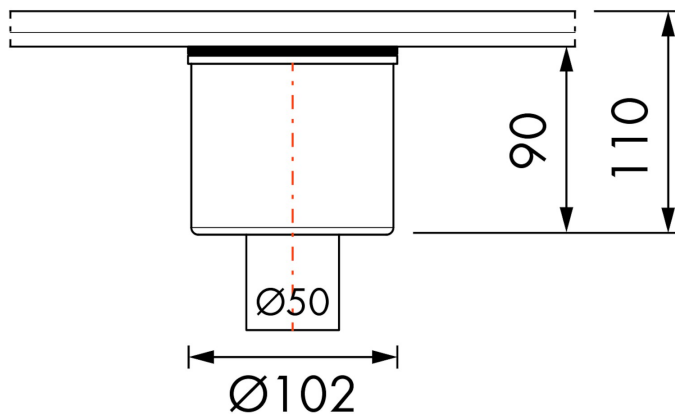

GENERAL

Serie	Siphon
Name	Siphon | Multi | Vertical outlet, outlet 50 mm,

ARTICLE CODE

Article code	EDMSI 3

TECHNICAL DRAWINGS

Easy Drain® EDMSI-3, WS-35 mm