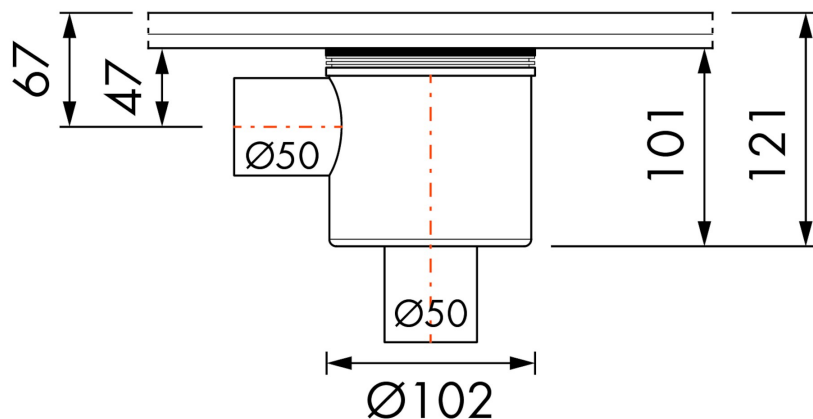

Siphon | Multi | Vertical outlet, outlet 50 mm, inlet 50 mm for sink connection

Multi siphon Vertical outlet, outlet 50 mm, inlet 50 mm for sink connection

FEATURES

- Suitable for - application directly under wall tile
- Trap body - Pivoted and height adjustable

GENERAL

| | |
|-------|---|
| Serie | Siphon |
| Name | Siphon Multi Vertical outlet, outlet 50 mm, inlet 50 mm for sink connection |

ARTICLE CODE

| | |
|--------------|---------|
| Article code | EDMSI 5 |
|--------------|---------|

TECHNICAL DRAWINGS

Easy Drain® EDMSI-5, WS-35 mm

Easy Drain® EDMSI-5, WS-50 mm

Manufacturer

Easy Sanitary Solutions
Nijverheidsstraat 60 | 7575 BK Oldenzaal | The Netherlands
T. +31 (0)541 200 800 | F. +31 (0)541 200 899
info@esspost.com | www.easydrain.com