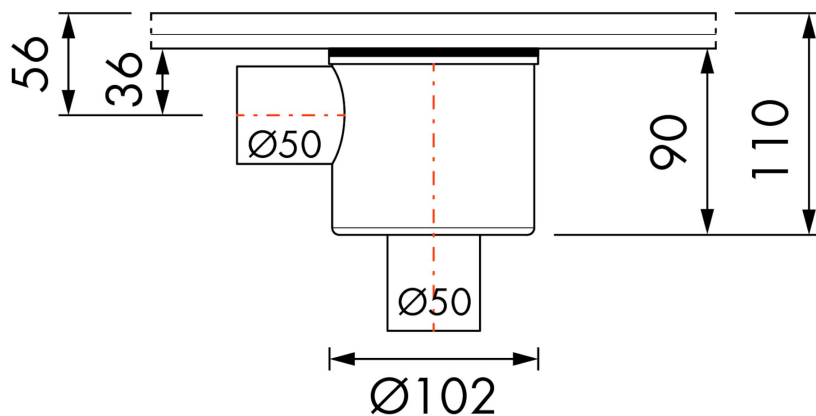

Siphon | Multi | Vertical outlet, outlet 50 mm, inlet 50 mm for sink connection

Multi siphon Vertical outlet, outlet 50 mm, inlet 50 mm for sink connection

FEATURES

- Suitable for - application directly under wall tile
- Trap body - Pivoted and height adjustable

GENERAL

| | |
|-------|---|
| Serie | Siphon |
| Name | Siphon Multi Vertical outlet, outlet 50 mm, inlet 50 mm for sink connection |

ARTICLE CODE

| | |
|--------------|---------|
| Article code | EDMSI 5 |
|--------------|---------|

TECHNICAL DRAWINGS

Easy Drain® EDMSI-5, WS-35 mm

Easy Drain® EDMSI-5, WS-50 mm

Manufacturer

Easy Sanitary Solutions
Nijverheidsstraat 60 | 7575 BK Oldenzaal | The Netherlands
T. +31 (0)541 200 800 | F. +31 (0)541 200 899
info@esspost.com | www.easydrain.com