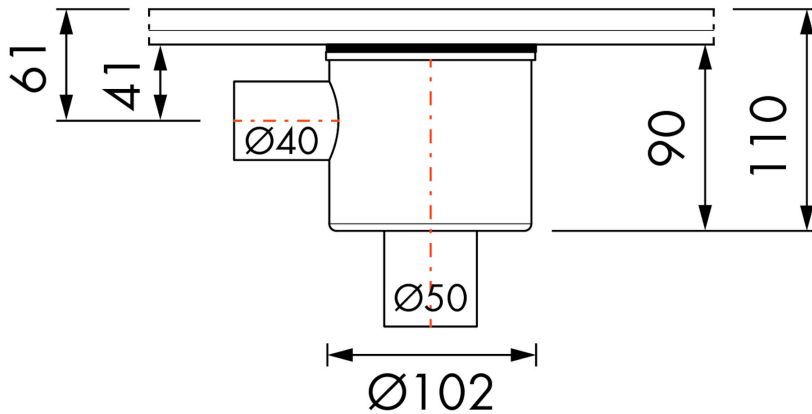

GENERAL

Serie	Siphon
Name	Siphon | Multi | Vertical outlet, outlet 50 mm, inlet 40 mm for sink connection

ARTICLE CODE

Article code	EDMSI 4

TECHNICAL DRAWINGS

Easy Drain® EDMSI-4, WS-35 mm